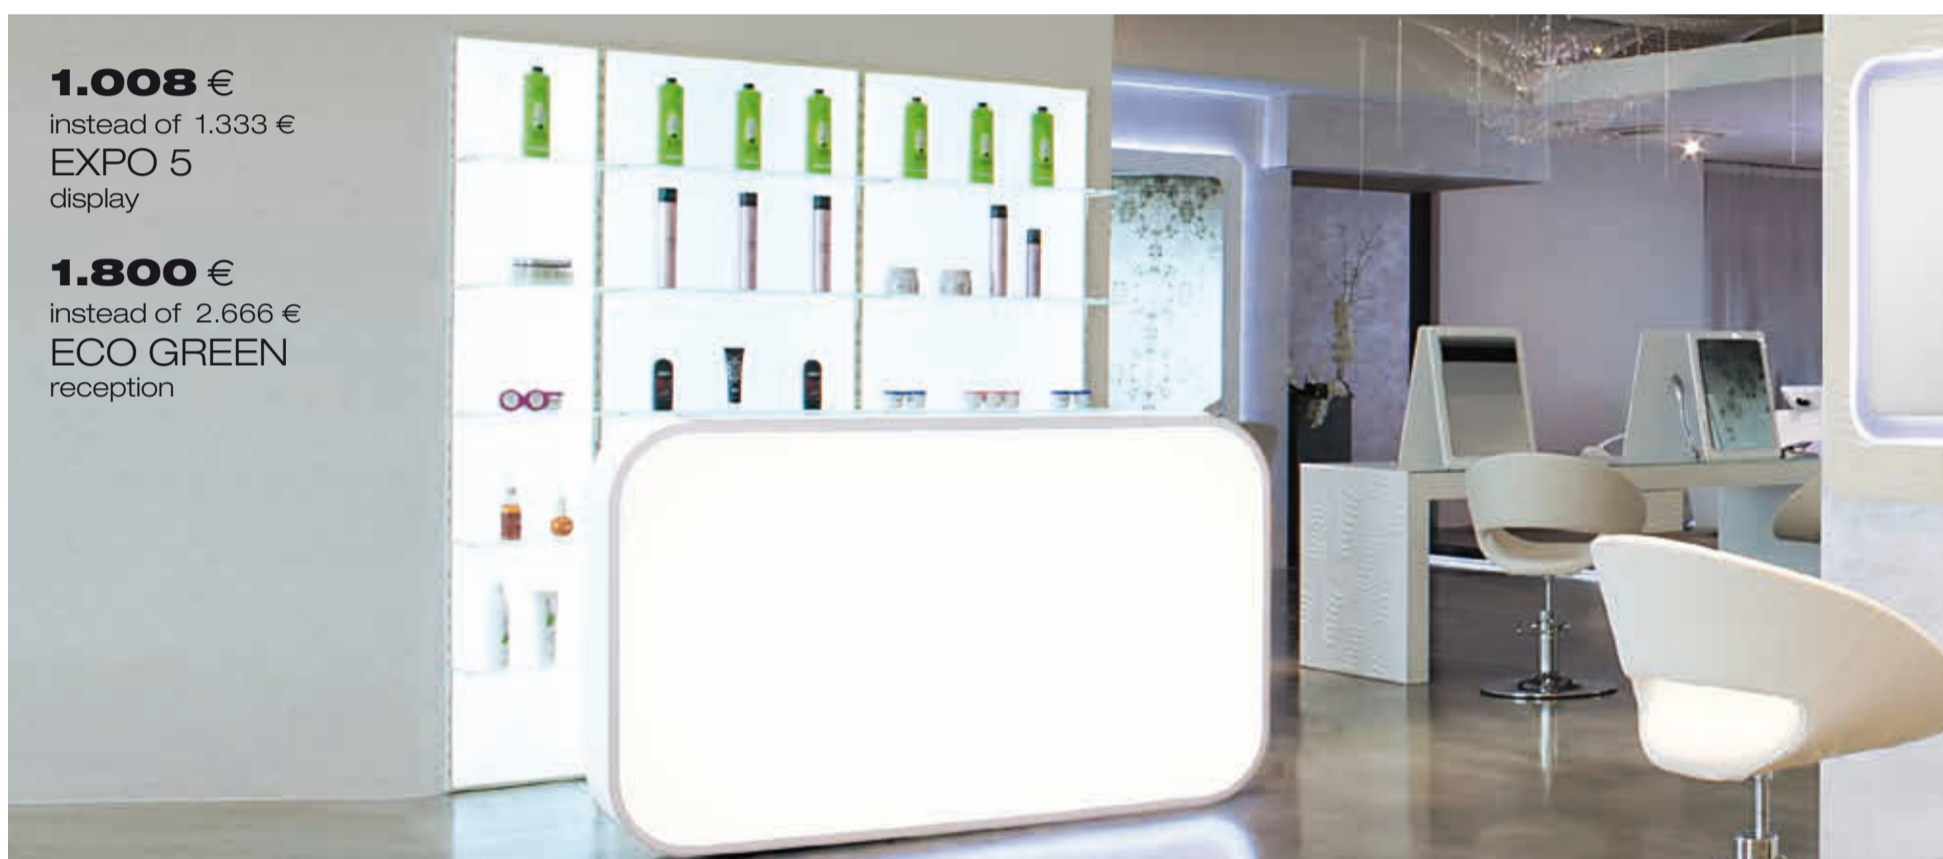

# [ Reception, Display and Styling units ]

**819 €** instead of 1.244 €  
QUADRA

**2.376 €** instead of 2.976 €  
PANDORA

**936 €** instead of 1.465 €  
PACK

**2.556 €** instead of 3.296 €  
PANDORA with Led