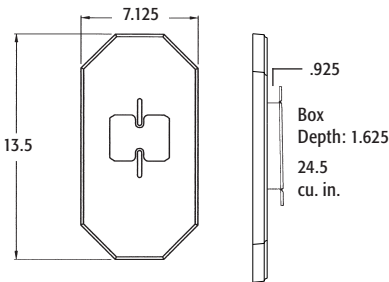

FEATURES AND BENEFITS

- Provides a solid mount for extra large fixtures
- UL Listed electrical box
- Use up or down to fit any mounting hole configuration
- Flanges may be removed for retrofit work
- Deep design to accommodate GFCIs
- NM connector included

CATALOG NUMBER	UPC/DCI/NAED MFG #018997	SIDING TYPE	USES	UNIT PKG	STD PKG	STYLE
8091FDBL*	24168	All Types	GFCIs, Extra Large Fixtures	10	10	w/ Flange
8091FDBLC	10947	All Types	GFCIs, Extra Large Fixtures	10	10	Cover Only

*Add suffix "GC" to Catalog # when ordering in Canada to include grounding clip, for example 8091FDBLGC.