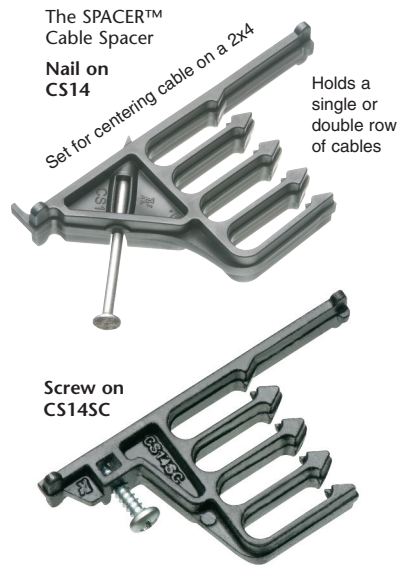

THE **SPACER**TM Cable Spacer

NEW!
more on
reverse

Non-metallic • Holds up to Eight 14/2 Cables

NEW!

CS14
holding a
single row
of cables

Complies with
article 300.4(d) of
2011 NEC

CS14
offers easy,
nail on
installation

CS14SC
screws to
a metal
2x4

CS14 &
CS14SC
holds up to
eight 14/2
cables

Nail on
CS14

Screw on
CS14SC

*The SPACERTM holds a single or
double row of cables - centered on a 2x4!*

Arlington 
Arlington

1 Stauffer Industrial Park
Scranton, PA 18517
800/233.4717
Fax 570/562.0646
www.aifittings.com

THE **SPACER**TM Cable Spacer

Holds a single or double row of cables, centered on a 2x4

| NM Cable Capacity | |
|-------------------|-------------|
| Cable Size | # of Cables |
| 14-2 | 1 to 8 |
| 14-3 | 1 to 4 |
| 12-2 | 1 to 4 |
| 12-3 | 1 to 2 |
| 10-2 | 1 to 4 |