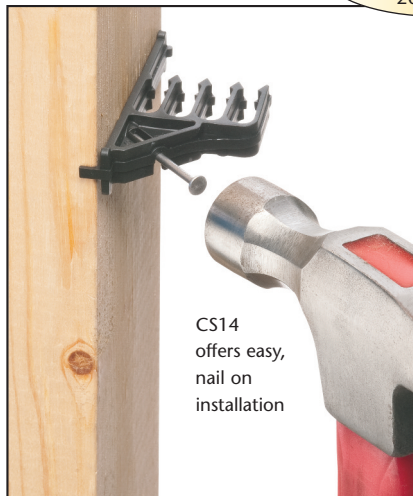

THE **SPACER**TM Cable Spacer

NEW!
more on
reverse

Non-metallic • Holds up to Eight 14/2 Cables

NEW!

CS14
holding a
single row
of cables

Complies with
article 300.4(d) of
2011 NEC

CS14
offers easy,
nail on
installation

CS14SC
screws to
a metal
2x4

CS14 &
CS14SC
holds up to
eight 14/2
cables

Nail on
CS14

Screw on
CS14SC

*The SPACERTM holds a single or
double row of cables - centered on a 2x4!*

Arlington 
Arlington

1 Stauffer Industrial Park
Scranton, PA 18517
800/233.4717
Fax 570/562.0646
www.aifittings.com

THE **SPACER**TM Cable Spacer

Holds a single or double row of cables, centered on a 2x4

| NM Cable Capacity | |
|-------------------|-------------|
| Cable Size | # of Cables |
| 14-2 | 1 to 8 |
| 14-3 | 1 to 4 |
| 12-2 | 1 to 4 |
| 12-3 | 1 to 2 |
| 10-2 | 1 to 4 |