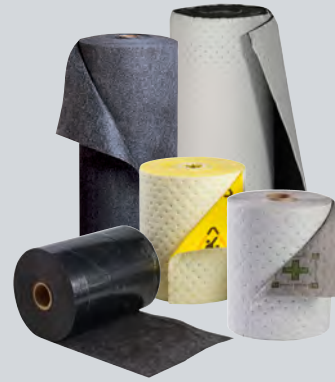

### Clean, Dry Floors Help Prevent Slips, Trips & Falls

Brady SPC absorbent mats and rugs help keep aisles and walkways slip-free by absorbing and containing oils, liquids or other spills. They are designed to hold up under the toughest conditions and are ideal for high traffic areas and workstations. Compared to an entrance mat, absorbent mats and rugs offer better traction and reduce the tracking of liquids from one area to another.

#### Popular Applications:

- Heavy foot traffic
- Aisles and walkways
- Around workstations
- To reduce tracking liquids throughout facility

Absorbents & Spill Control

### TOUGHSORB™ Permanent & Semi-Permanent Adhesive Mats

- Easy adherence for high traffic aisles and walkways. Choose from permanent or semi-permanent options.
- Universal absorbency to handle most fluids (water, petroleum and chemical-based)
- Strong needle-punched polypropylene with an adhesive backing
- Adhesive Backing: Permanent or semi-permanent adhesive backing adheres to surfaces to keep the absorbent in place and reduce slips, trips and falls.