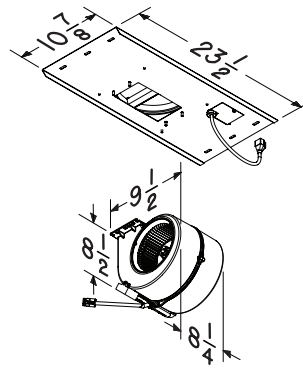

FEATURES

BLOWERS:

Model RM325H *

- 600 cfm, 120 VAC, 3.3 Amps
- Interior-mounted, single-wheel design - attaches to rough-in plate
- Includes Rough-in Kit.
- Uses 8" round duct (purchase separately)

Model RM326H *

- 1200 cfm, 120 VAC, 5.0 Amps
- Interior-mounted, dual-wheel design - attaches to rough-in plate
- Includes Rough-in Kit.
- Requires 10" round duct (purchase separately)

Model 331H / 332H / 335 / 336

- 600 / 900 / 1200 / 1500 cfm
- 120 VAC, 2.3 / 5.8 / 3.0 / 4.3 Amps
- Exterior-mounted, all aluminum construction
- Use with 10" round duct (purchase separately)

Note: To achieve reduced sound levels at the range hood, the external blower should be installed at least 10 feet away from the hood location and include one 90° elbow in the duct run between the hood and blower.

SPECIFICATIONS

MODEL	VOLTS	HZ	AMPS	CFM	DUCT
RM325H	120	60	3.3	600	8" Rd.
RM326H	120	60	5.0	1200	10" Rd.
331H	120	60	2.3	600	10" Rd.
332H	120	60	5.8	900	10" Rd.
335	120	60	3.0	1200	10" Rd.
336	120	60	4.3	1500	10" Rd.

HVI-2100 CERTIFIED RATINGS comply with new testing technologies and procedures prescribed by the Home Ventilating Institute, for off-the-shelf products, as they are available to consumers. Product performance is rated at 0.1 in. static pressure, based on tests conducted in a state-of-the-art test laboratory. Sones are a measure of humanly-perceived loudness, based on laboratory measurements.

Model RM325H
Blower /
Rough-in
Kit