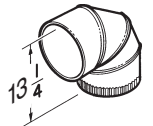

Model RM325H
Blower /
Rough-in
Kit

Models
331H & 332H
Exterior Blowers

Model RM326H
Blower /
Rough-in
Kit

Models
335 & 336
Exterior Blowers * Model 336 dimensions

Model 418
10" Round
90° Elbow

Broan-NuTone LLC Hartford, Wisconsin www.broan.com 800-558-1711
Broan-NuTone Canada Mississauga, Ontario www.broan.ca 877-896-1119