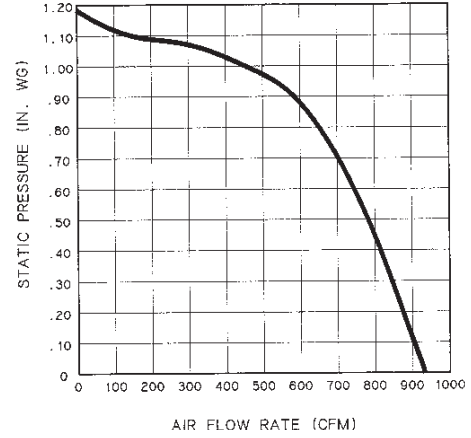

MODEL RM325H BLOWER

MODEL RM326H BLOWER

MODEL 331H EXTERIOR BLOWER

MODEL 332H EXTERIOR BLOWER

MODEL 335 EXTERIOR BLOWER

MODEL 336 EXTERIOR BLOWER

* INSTALLATION NOTE

The Models RM325H & RM326H Blowers may be compatible with “older” 60000 Series Rangemaster® Hoods. Refer to specific hood installation instructions for details.