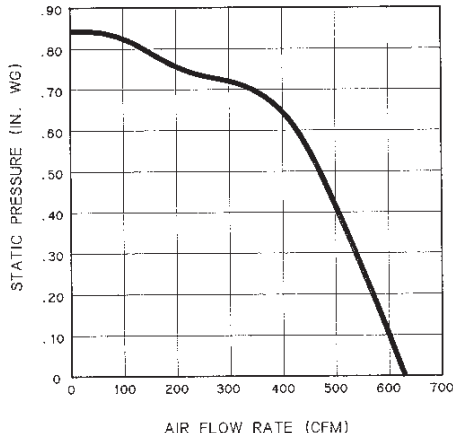

MODEL 331H EXTERIOR BLOWER