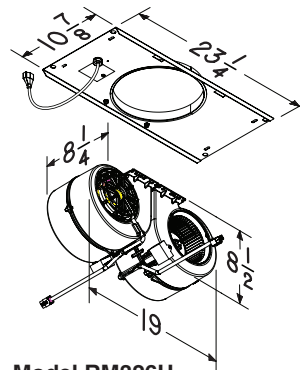

Model RM326H
Blower /
Rough-in
Kit