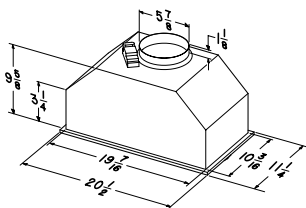

MODEL PM390

- Silver paint finish.
- Three speed, slide control.
- Heat Sentry™ detects excessive heat and adjusts speed automatically.
- Quiet centrifugal blower, 390 CFM, vertical discharge (<300 CFM with ARP6).
- Dual 40-watt lamps (Purchase separately).
- Dishwasher safe aluminum filter.
- For ducted installations, includes adapter and damper for 6" round duct.
- Optional non-ducted filter kit (Purchase separately).
- Works with optional custom hood liners in 30", 36", "Box" or "T" design.
- ENERGY STAR® version on pg 22-23.