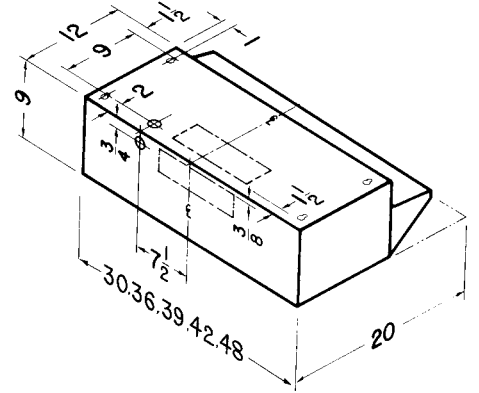

Broan 88000 Series

A simply elegant approach to ventilation.

- Infinite speed slide control with blower memory feature that saves last settings.
- Powerful, quiet 360 CFM, 5.5 sones (vertical discharge) or 350 CFM, 6.0 sones (horizontal discharge) performance, HVI Certified.
- Heat Sentry™ detects excessive heat and adjusts blower speed to high automatically.
- Convertible to ducted or non-ducted operation. Includes 3¼" x 10" damper/ adapter (non-ducted filter sold separately).
- Accepts two 75-watt bulbs (not included).