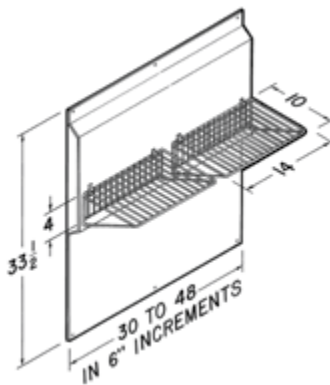

True professional style and performance has never been easier to bring home.

- Brushed stainless steel finish.
- Bright halogen lighting with two settings; Two 50-watt bulbs in 30" and 36" widths, Three 50-watt bulbs in 42" and 48" widths (purchase bulbs separately).
- Pro-style, dishwasher-safe baffle filters with removable grease drip rail.
- Variable speed control remembers last setting—blue power-on indicator light.
- Heat Sentry™ detects excessive heat and adjusts blower speed automatically.
- Designed to duct out of the hood shell in either horizontal or vertical direction with any blower configuration.
- Designed to work with Broan Automatic Make-up air damper.

Internal Blower Specifications

WIDTH	STAINLESS STEEL	CFM	SONES NORMAL SETTING¹	LAMPS	MAX AMPS²	DUCTING²
30"	E6030SS	600	1.5	2-50W GU10	5.0	3-1/4" x 10"
36"	E6036SS	600	1.5	2-50W GU10	5.0	3-1/4" x 10"
42"	E6042TSS	1200	2.0	3-50W GU10	9.0	4-1/2" x 18"
48"	E6048TSS	1200	2.0	3-50W GU10	9.0	4-1/2" x 18"

¹ Sones at high speed for Internal 600–13.5 max; Internal 1200–14.5 max.

² Duct adapter & damper is included with the Internal blowers.

♦ 120V 60Hz

External Blower Specifications

WIDTH	STAINLESS STEEL	CFM¹ (see page 51)	SONES²	LAMPS	MAX AMPS³	DUCTING³
30"	E60E30SS	280–1500	see below	2-50W GU10	5.5	10" Rd
36"	E60E36SS	280–1500	see below	2-50W GU10	5.5	10" Rd
42"	E60E42SS	280–1500	see below	3-50W GU10	6.0	10" Rd
48"	E60E48SS	280–1500	see below	3-50W GU10	6.0	10" Rd

¹ See page 51 for Exterior (600–1500 CFM) and Inline (280–1100 CFM) blower specifications.

² Sone levels are typically half of comparable CFM internal blowers.

³ External blower capable models include the 332KR rough-in kit (Purchase blowers separately).

♦ 120V 60Hz

E60000 Optional Accessories Selection Table