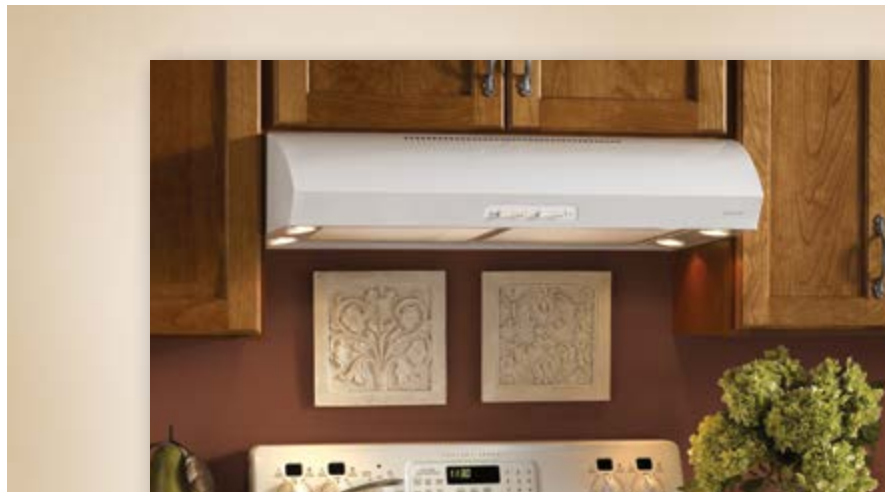

Convenient, two-setting control.