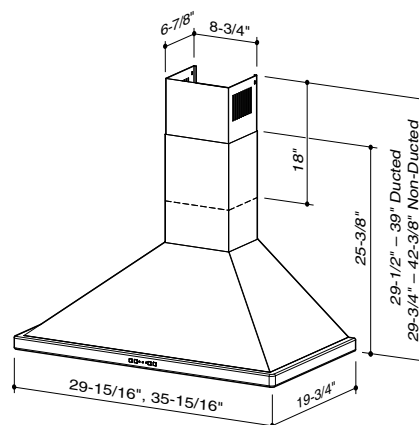

- Traditional Italian design with high-performance features.
- Available in brushed stainless steel.
- Two widths 30" & 36"; in a 19-3/4" depth.
- Powerful 500 CFM internal blower.
- Bright dual halogen lighting; 3-intensity settings (lamps included).
- 3-Speed electronic push button control with blue speed selection indication.
- Control features include Delay-off and Filter clean reminder.
- Optional Remote Control Operation—BCR1.

- Quick release aluminum mesh filters.
- Designed to work with Broan Automatic Make-up air dampers.
- Heat Sentry™ detects excessive heat and adjusts blower speed automatically.
- Telescopic flue accommodates ceiling heights 8' to 9'; custom lengths upon demand.