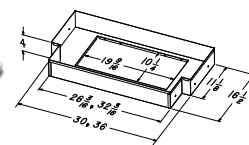

These integrated units provide the ventilation and lighting you need for your custom application.

PM390 & PM250 Liners

Broan "T" and "B" liners provide an elegant way to finish a traditional wood hood and protect cabinetry. They feature a durable silver painted finish and a 4" depth for good capture. Hemmed edges hide exposed edges, and pre-drilled mounting holes make installation easy.