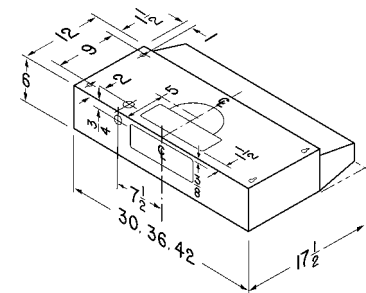

Broan QML

Sleek, Pro-style under-cabinet canopy range hood with easy to clean, fully enclosed bottom design and dual halogen lighting that provide brilliant cooktop illumination.

- Quiet 2.0 sones at normal speed, 200 CFM high setting, HVI Certified.
- Hidden, easy-to-use two-speed rocker fan control.
- Dual 35-watt halogen lights provide focused lighting for unmatched cooktop visibility with two level intensity (bulbs not included).
- Fully enclosed bottom design and dishwasher safe filter for easy cleaning.
- Offers four-way convertibility: 3-1/4" x 10" (horizontal and vertical), 7" round (vertical) and non-ducted (non-ducted filters sold separately).
- 3-1/4" x 10" damper/duct connector included.
- 7" round duct adapter plate included.

Range Hood Specifications

WIDTH	STAINLESS STEEL	WHITE	BLACK	VOLTS	AMPS	SONES NORMAL SETTING	SONES HIGH SETTING	CFM NORMAL/HIGH	DUCT
30"	QML30SS	QML30WW	QML30BL	120	1.9	2.0	5.0	130/200	3-1/4"x10" OR 7" RD.

Optional Accessories

NON-DUCTED FILTER

BPQTF

Broan QT20000

Combines modern styling and quiet operation. Research shows that most people use their range hood less frequently because of loud fan noise. That's why the QT hood was developed.