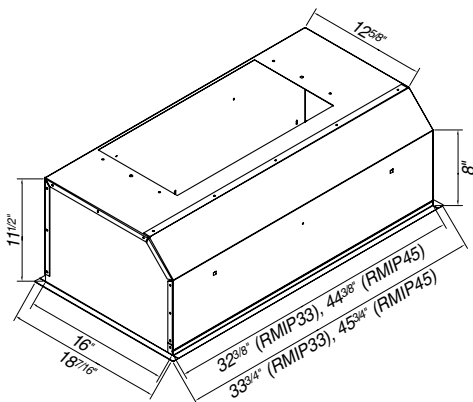

Range Hood Specifications

WIDTH	MODEL	BLOWER*	CFM*	SONES	FINISH	Optional Accessories			
						BAFFLE FILTER KIT	MAKE-UP AIR DAMPER		
33³/₄"	RMIP33	Internal	460* (P5), 850 (P8)	10.5	430 Brushed Stainless	RBFIP33	MD6TU, MD8TU		
		External	*					430 Brushed Stainless	MD6TU, MD8TU
45³/₄"	RMIP45	Internal	460* (P5), 850 (P8)	10.5	430 Brushed Stainless	RBFIP45	MD6TU, MD8TU		
		External	*					430 Brushed Stainless	MD6TU, MD8TU

* All blowers must be purchased separately and are HVI Certified. See blower specifications table on page 51.
† All ratings for vertical duct only.
† 299 CFM max with ARP310 reducer plate option.