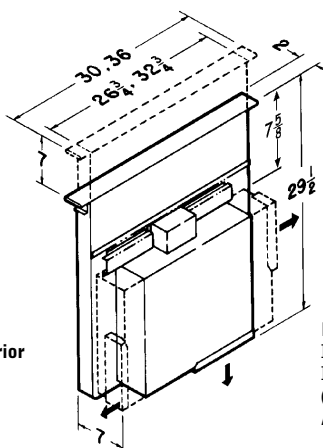

Broan 27000/28000 Series Eclipse

Convenient options help assure a custom fit. For the unique demands of cooktops in islands and peninsulas.

- Innovative downdraft system is compatible with virtually all self-contained cooktops.
- Sleek, trim styling complements any cooktop style or color.
- Automatically raises into position with the touch of a button. Disappears flush with cooktop surface.
- Space-saving design lets you make the most of precious, under-counter cabinet space.
- Infinitely adjustable speed control is flush with the side of the unit; inconspicuous, yet easy to reach and simple to use.
- Model 27000 Blower discharges right, left or down and slides side-to-side to ease installation.
- These units are not for installations behind ovens.

Range Hood Specifications**

TO FIT NOMINAL COOKTOP SIZE	MODEL	DESCRIPTION	COVER COLOR*
30"	273003	Internal Blower Unit	Stainless Steel
36"	273603	Internal Blower Unit	Stainless Steel
30"	283003	External Blower Unit*	Stainless Steel
36"	283603	External Blower Unit*	Stainless Steel
30"	273001C	Optional Cover	White
36"	273601C	Optional Cover	White
30"	273002C	Optional Cover	Bisque/Biscuit
36"	273602C	Optional Cover	Bisque/Biscuit
30"	273023C	Optional Cover	Black
36"	273623C	Optional Cover	Black

MODEL	VOLTS	AMPS	CFM	DUCT
27000	120	4	500†	3¼" x 10"
28000	120	6.0 max	*	3¼" x 10"†

† 299 CFM max with ARP310 reducer plate option.

* External unit utilizes model 332H Exterior-mounted blower. In-Line blower sold separately.

** Cooktops, countertops and cabinets vary in dimension and support systems depending upon manufacturer. These factors may impact the Eclipse's ability to fit with every worktop/cabinet combination. Specifications subject to change without notice.

† The model 28000 requires transitioning from 3¼" x 10" to 10" round for connection to the External blower.

* Stainless Steel cover standard. White, Bisque or Black optional.