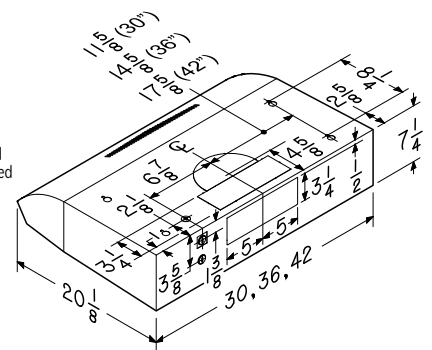

An optional remote control with magnetic base enables operation of blower speed, lighting and delay-off feature from across the room.

Range Hood Specifications

WIDTH	STAINLESS STEEL	WHITE	BLACK	VOLTS	AMPS	SONES NORMAL SETTING	SONES HIGH SETTING	CFM BOOST MODE	DUCT	REMOTE CONTROL	MAKE-UP AIR DAMPER
30"	QP330SS	QP330WW	QP330BL	120	3.3	<0.3	5.0	450	3¼"x10"* OR 7" RD.	BCR1	MD6T, MD8T
36"	QP336SS	QP336WW	QP336BL	120	3.3	<0.3	5.0	450	3¼"x10"* OR 7" RD.	BCR1	MD6T, MD8T
42"	QP342SS	QP342WW	QP342BL	120	3.3	<0.3	5.0	450	3¼"x10"* OR 7" RD.	BCR1	MD6T, MD8T

Optional Accessories

* Non-ducted recirculating installation requires optional CleanSense™ charcoal filters, BPPF(30/36/42).