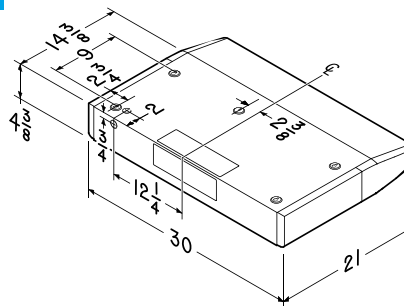

Includes 3-1/4x10" damper/adapter

Range Hood Specifications

WIDTH	WHITE	BLACK	STAINLESS STEEL
30"	QDE30WW	QDE30BL	QDE30SS

VOLTS	AMPS	SONES NORMAL SETTING	SONES HIGH SETTING	CFM NORMAL/HIGH	DUCT
120	1.6	0.8	5.5	130/290	3 1/4" x 10"