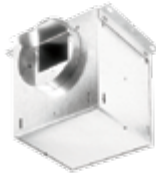

Select an In-Line or Exterior blower.*

If desired, choose an In-Line or Exterior blower option. Exterior blowers can be roof- or wall-mounted, depending on your appearance preferences, or to best suit your ducting requirements. In-Line blowers perform quietly and mount in the attic space.

In-Line