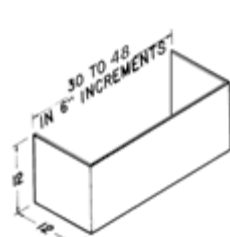

12" SOFFIT FLUE COVER