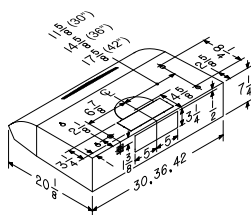

Range Hood Specifications

WIDTH	FINISH				VOLTS	AMPS	SONES NORMAL SETTING	SONES HIGH SETTING	CFM BOOST MODE	DUCT	Optional Accessory
	STAINLESS STEEL	WHITE	BLACK	BISQUE							MAKE-UP AIR DAMPER
30"	QP230SS	QP230WW	QP230BL	QP230BC	120	2.8	0.6	5.0	350	3/4"x10"* OR 7" RD.	MD6TU, MD8TU
36"	QP236SS	QP236WW	QP236BL	QP236BC	120	2.8	0.6	5.0	350	3/4"x10"* OR 7" RD.	MD6TU, MD8TU
42"	QP242SS	QP242WW	QP242BL	QP242BC	120	2.8	0.6	5.0	350	3/4"x10"* OR 7" RD.	MD6TU, MD8TU

*Non-ducted installation requires optional CleanSense™ charcoal filters, purchased separately.

EVOLUTION™ 1

EVOLUTION 1 is ideal for those who feel simplicity defines elegance.

- Very quiet 0.8 sones at normal speed.
- Brushed Stainless Steel, Black or White finishes.
- Easy-to-clean, fully-enclosed underside.
- Dishwasher-safe, quick latch aluminum mid-mesh filters.
- Internal blower delivers 300 CFM.
- Simple, two-speed blower and lighting controls.
- Four Halogen MR16/GU10 35W lamps (bulbs not included).
- Two-level light settings.