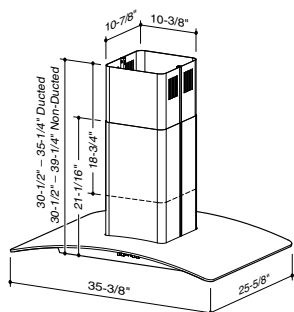

Beautiful contemporary European glass island design. The curved glass canopy provides a stunning focal point without blocking the view of your surroundings.

- Contemporary Italian Glass Canopy design.
- Available in brushed stainless steel.
- 35-3/8" x 25-5/8" dimension.
- Powerful 500 CFM internal blower.
- Bright quad halogen lighting; 3-intensity settings (lamps included).
- 3-Speed electronic push button control with blue speed selection indication.
- Control features include Delay-off and Filter clean reminder.
- Optional Remote Control Operation—BCR1.
- Quick release aluminum mesh filters.
- Designed to work with Broan Automatic Make-up air dampers.
- Heat Sentry™ detects excessive heat and adjusts blower speed automatically.
- Telescopic flue accommodates ceiling heights 8' to 9'; custom lengths upon demand.