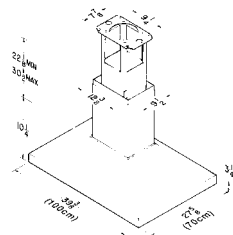

Broan Elite 63000/63000EX (Island)

Rangemaster

Perfection—any way you look at it. This free-hanging island hood will draw the eye from every vantage point.

- Enduring style, stainless steel construction.
- Seamless corners for easy cleaning.
- Concealed three-speed control.
- Heat Sentry™ detects excessive heat and adjusts blower speed to high automatically.
- 27⁵/₈" x 39³/₈" (70 cm x 100 cm) size.
- Superior lighting from four 20-watt Halogen lamps included (one level).
- The 63000EX models are designed to operate with Broan Elite External blowers, providing a choice of four Exterior models: 600, 900, 1200 or 1500 CFM or four In-Line models: 280, 600, 800 or 1100 CFM.
- Telescopic flue fits 8' to 9' ceilings.
- Easily removable, dishwasher-safe stainless steel grease filter.