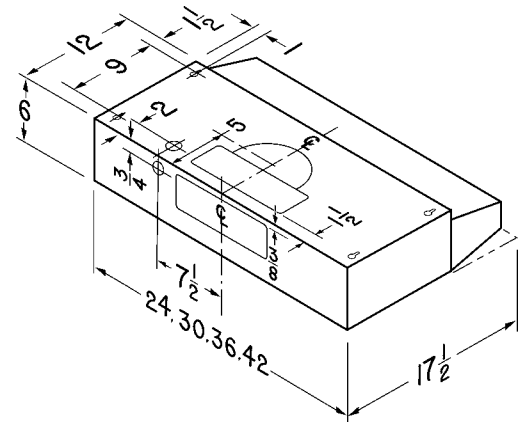

F40000 Specifications

VOLTS	AMPS	SONES	CFM	DUCT
120	2.5	6.5	160	3$\frac{3}{4}$" x 10"
		6.5	190	OR 7" RD

4-Way Convertible

Optional Accessories

WIDTH	WHITE	BISQUE/BISCUIT	ALMOND	STAINLESS	BLACK	WHITE	BISQUE/BISCUIT	NON-DUCTED	7" ROUND
	MONOCHROMATIC	MONOCHROMATIC	MONOCHROMATIC	STEEL		MONOCHROMATIC	MONOCHROMATIC	FILTER	DAMPER
24"	F402401	F402402	F402408	F402404	F402423	F402411	F402422	41F	BP87
30"	F403001	F403002	F403008	F403004	F403023	F403011	F403022	41F	BP87
36"	F403601	F403602	F403608	F403604	F403623	F403611	F403622	41F	BP87
42"	F404201	F404202	F404208	F404204	F404223	F404211	F404222	41F	BP87