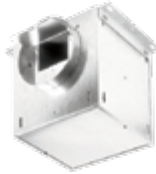

suit every need.

Select an In-Line or Exterior blower.*

If desired, choose an In-Line or Exterior blower option. Exterior blowers can be roof- or wall-mounted, depending on your appearance preferences, or to best suit your ducting requirements. In-Line blowers perform quietly and mount in the attic space.

In-Line