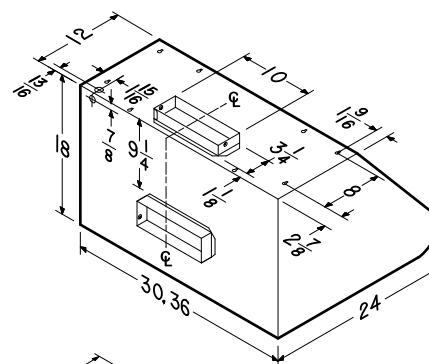

True professional style and performance has never been easier to bring home.

- Brushed stainless steel finish.
- Bright halogen lighting with two settings; Two 50-watt bulbs in 30" and 36" widths, Three 50-watt bulbs in 42" and 48" widths (purchase bulbs separately).
- Pro-style, dishwasher-safe baffle filters with removable grease drip rail.
- Variable speed control remembers last setting—blue power-on indicator light.
- Heat Sentry™ detects excessive heat and adjusts blower speed automatically.
- Designed to duct out of the hood shell in either horizontal or vertical direction with any blower configuration.
- Designed to work with Broan Automatic Make-up air damper.