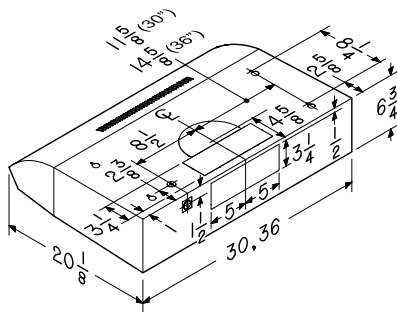

Convenient, two-setting control.

Range Hood Specifications

WIDTH	STAINLESS STEEL	WHITE	BLACK	VOLTS	AMPS	SONES NORMAL SETTING	SONES HIGH SETTING	CFM BOOST MODE	DUCT
30"	QP130SS	QP130WW	QP130BL	120	2.3	0.8	5.0	300	3/4"x10"* OR 7" RD.
36"	QP136SS	QP136WW	QP136BL	120	2.3	0.8	5.0	300	3/4"x10"* OR 7" RD.
42"	QP142SS	QP142WW	QP142BL	120	2.3	0.8	5.0	300	3/4"x10"* OR 7" RD.