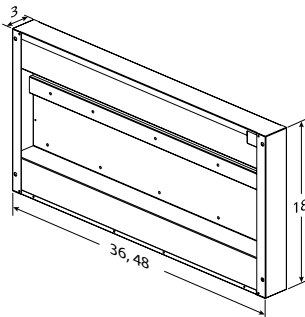

Optional Accessory

3" WALL EXTENSION

AWEPD36SS

AWEPD48SS

Optional 3" wall extension creates 30" depth for even greater coverage; eliminates expensive custom wall bump-outs

Broan Elite E661

Ultra Quiet Performance. The clean, smooth design of this range hood fits snugly under cabinets and provides quiet and effective ventilation.