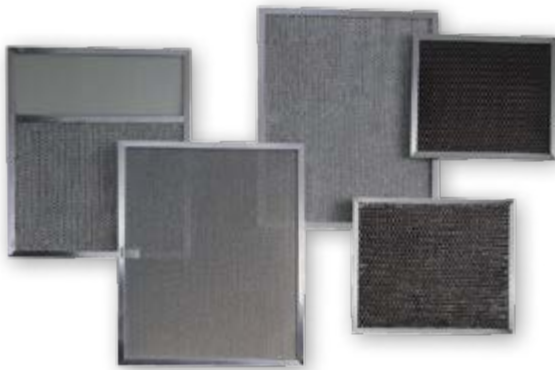

Retail Replacement Filter Packs

The most popular and commonly used filters are available in consumer-friendly packs. Broan filters are made from the highest quality materials to provide the longest life possible and keep your range hood operating at peak performance. Broan also provides replacement filters for many other brands.

Non-ducted filters should be replaced every 3–6 months or more often if cooking style generates extra grease.