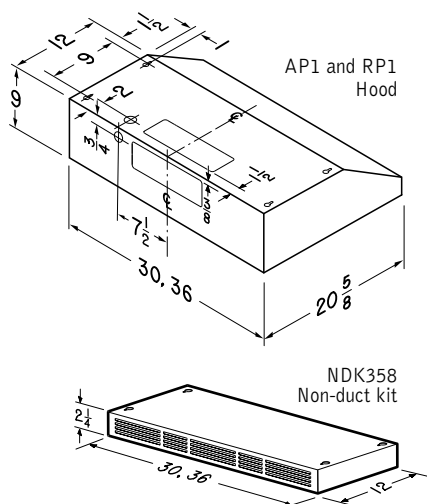

Broan AP1 & RP1 Series

Presenting Broan's newest pro-style hoods.

Never before have appearance and value come together so elegantly.

Features common to both models:

- **Brushed stainless steel, black, and white finish options.**
- **9" Pro-style hood height for excellent capture.**
- **Hidden controls.**
- **30" and 36" widths available.**
- **Internal 440 CFM centrifugal blower (<300 CFM with ARP310).**
- **Two-level dual 50-watt maximum halogen lighting (GU10 bulbs purchased separately).**
- **Heat Sentry™ is a smart feature that detects excessive heat and adjusts speed to high automatically.**

- **ENERGY STAR® version on pg 22-23.**

AP1 features:

- **Dishwasher-safe micromesh filters have a special coating to keep the filters looking new over repeated cleanings, and exclusive antimicrobial protection.**
- **Variable speed blower control.**
- **Non-duct recirculation kit available with charcoal filters.**

RP1 features:

- **Dishwasher-safe micromesh filters.**
- **Two-speed blower control.**

Range Hood Specifications

SERIES	WIDTH	FINISH			VOLTS	AMPS	CFM		SONES	DUCT
		STAINLESS STEEL	WHITE	BLACK			High	Low		
AP1	30"	AP130SS	AP130WW	AP130BL	120	1.9	440/120*	7.0/0.5	3 3/4"x10"	
	36"	AP136SS	AP136WW	AP136BL	120	1.9	440/120*	7.0/0.5	3 3/4"x10"	
RP1	30"	RP130SS	RP130WW	RP130BL	120	1.9	440/120	7.0/0.5	3 3/4"x10"	
	36"	RP136SS	RP136WW	RP136BL	120	1.9	440/120	7.0/0.5	3 3/4"x10"	

* 299 CFM max with ARP310 reducer plate option.

AP1 Optional Accessories

NON-DUCT RECIRCULATION KIT	NON-DUCTED FILTER	MAKE-UP AIR DAMPER
NDK358	88F	MD6TU, MD8TU