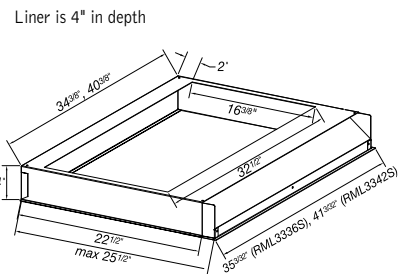

RML3336S/RML3342S For RMIP33