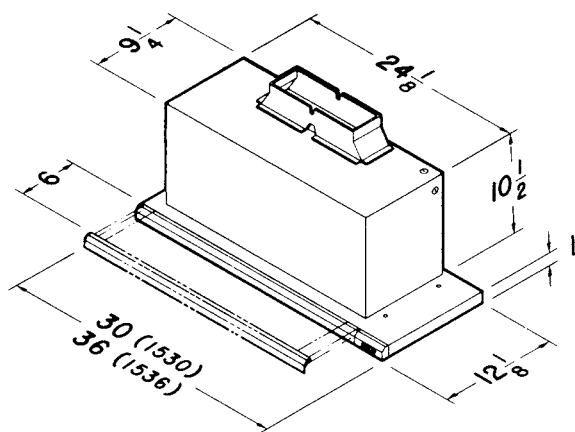

Allow 18" minimum from cooking surface to bottom of hood.

Broan Elite 15000

Slides out of sight when not in use.

- Compact, trim styling complements any kitchen.
- Fan and light automatically turn on when you slide out the clear glass visor; shut off when pushed in.
- Energy-efficient, 24" fluorescent light with prismatic glass lens provides bright, even cooktop lighting (bulb not included).
- Dual centrifugal blower, 300 CFM, at a quiet 4.5 sones, HVI Certified.
- Infinitely adjustable blower control conveniently located up front; features blower memory—when activated, unit automatically “remembers” the last setting you selected.
- Exclusive Heat Sentry™ detects excessive heat and adjusts blower speed to high automatically.
- Includes 3 3/4" x 10" duct adapter with built-in damper.

Range Hood Specifications

WIDTH	WHITE	BISQUE/BISCUIT	BLACK	STAINLESS*
30"	153001	—	153023	153004
36"	153601	153602†	153623	153604

* Brushed aluminum material.

† Available while supplies last.

VOLTS	AMPS	SONES	CFM	DUCT	BULB**
120	3.7	4.5	300+	3 3/4" x 10" (vert.)	F20T12

** Bulb not included.

+ 299 CFM max with ARP310 reducer plate option.