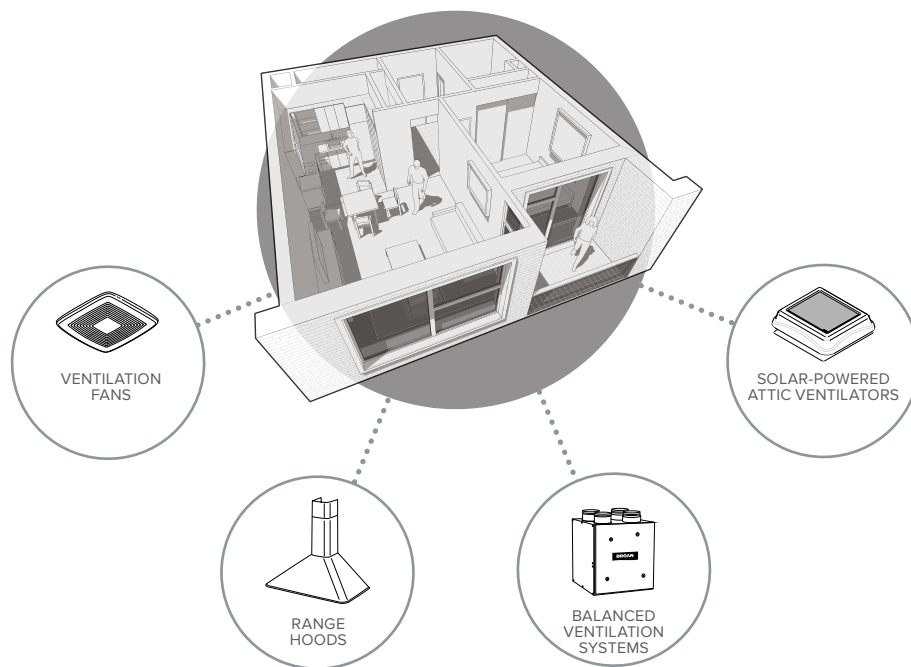

THE LEADER IN RESIDENTIAL INDOOR AIR QUALITY.
WELCOME TO A BROAN HOME.

Broan® is America's leading brand of residential ventilation products including range hoods, ventilation fans, heater/fan/light combination units, balanced ventilation systems, whole-house fans and electric and solar-powered attic ventilators.

Broan.com

Broan-NuTone LLC, 926 W. State Street
Hartford, WI 53027 **800-558-1711**
In Canada call **877-896-1119**

A Nortek Company

America's Choice For Green Builders® Proud to be ENERGY STAR® partners.

0 26715 14516 4