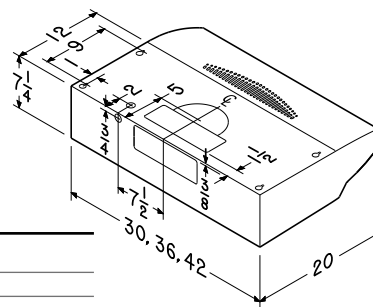

Flexible options for any installation

- Four-way convertibility 3 3/4" x 10" (horizontal and vertical), 7" round (vertical) and non-ducted (Non-ducted Clean Sense™ filters purchased separately).
- Includes 3 3/4" x 10" damper/adapter.

- Very quiet 0.9 sones at normal speed; powerful 300 CFM at high setting (<300 CFM with ARP310).
- Easy-to-clean DuPont Teflon® bottom pan, fully enclosed design.
- Micro-mesh filters, dishwasher-safe.
- Three-level light settings; dual halogen lamp design (bulbs not included).
- Three-speed electronic control.
- Heat Sentry™ detects excessive heat and adjusts blower speed to high automatically.