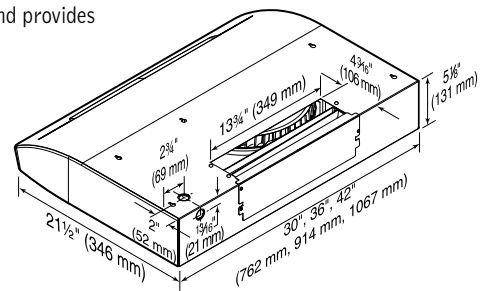

Range Hood Specifications

WIDTH	STAINLESS STEEL	WHITE	BLACK	BLOWER	VOLTS	AMPS	NORMAL+ SETTING CFM/SONES	HIGH+ SETTING CFM/SONES	BOOST+ MODE CFM/SONES	DUCT*	Optional Accessory
30"	E66130SS	E66130WH	E66130BL	Internal	120	2.4	130/<0.3	310/2.5	600/8.5*	3¼" x 14"	MD6TU, MD8TU
36"	E66136SS	E66136WH	E66136BL	Internal	120	2.4	130/<0.3	310/2.5	600/8.5*	3¼" x 14"	MD6TU, MD8TU
42"	E66142SS	-	-	Internal	120	2.4	130/<0.3	310/2.5	600/8.5*	3¼" x 14"	MD6TU, MD8TU

* Optional accessory, T461 Adapter 3¼" x 14" to 3¼" x 10" (will reduce CFM a minimum of 100 CFM).

+ Performance levels are for horizontal discharge (vertical boost 550 CFM).

** 299 CFM max with ARP314 reducer plate option.