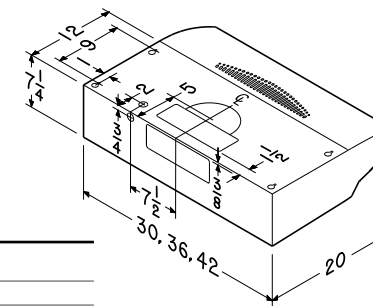

Flexible options for any installation

- Four-way convertibility 3 3/4" x 10" (horizontal and vertical), 7" round (vertical) and non-ducted (Non-ducted Clean Sense™ filters purchased separately).
- Includes 3 3/4" x 10" damper/adapter.

- Quiet 1.5 sones at normal speed, 220 CFM at high setting.
- Fully enclosed design for easy cleaning.
- Standard large filters, dishwasher-safe.
- Two-level light setting; dual halogen lamp design (bulbs not included).
- Two-speed contoured rocker switch control.
- ENERGY STAR® version on pg 22-23.