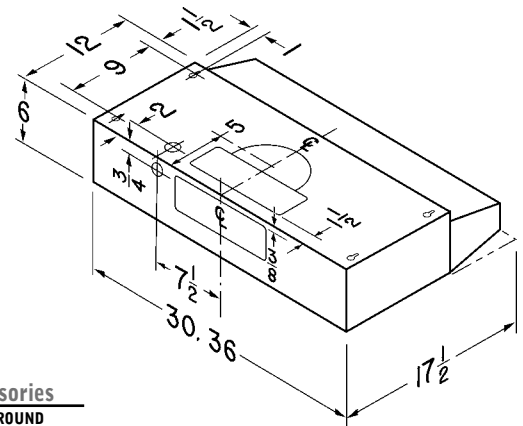

Optional Accessories

WIDTH	WHITE	BISQUE/BISCUIT	ALMOND	STAINLESS	BLACK	CHARCOAL	7" ROUND
	MONOCHROMATIC	MONOCHROMATIC	MONOCHROMATIC	STEEL		FILTER	DAMPER
30"	433011	433022	433018	433004	433023	BP58	BP87
36"	433611	433622	433618	433604	433623	BP58	BP87

F40000 Series Convertible Range Hoods

- Four-way convertible; installs ducted 3 $\frac{3}{4}$ " x 10" (vertical and horizontal), 7" round (vertical) and non-ducted (non-ducted filter sold separately).
- 160 CFM, 6.5 sone (3 $\frac{3}{4}$ " x 10" discharge) or 190 CFM (7" round discharge) performance – HVI Certified.
- Accepts up to 75-watt light (bulb not included)
- Dishwasher-safe aluminum grease filter.
- Includes 3 $\frac{3}{4}$ " x 10" damper/adaptor and 7" round adapter.

- 7" round damper optional.
- BP87 dampers sold separately.