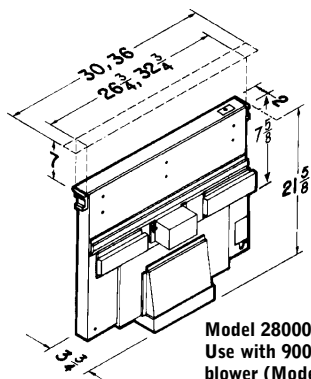

Optional Accessories

System Specifications

BLOWER	VOLTS	AMPS	CFM	DUCT
INTERNAL	120	4	500*	3¼" x 10"
EXTERNAL†	120	6	—	3¼" x 14"

* 299 CFM max with ARP310 reducer plate option.

† External and In-Line blowers sold separately.