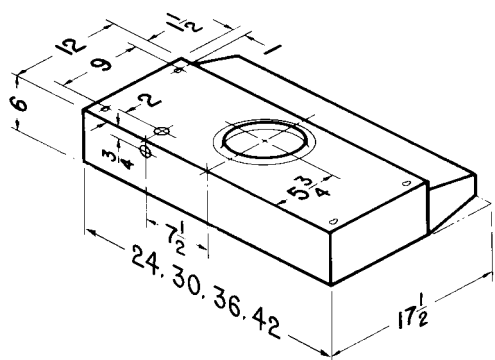

42000 Specifications

VOLTS	AMPS	SONES	CFM	DUCT
120	2.5	6	190	7" RD

42000 Series

- Installs as 7" round ducted only.
- 190 CFM, 6.0 sone (vertical discharge) performance.
- Dishwasher-safe aluminum grease filter.
- Accepts up to 75-watt light (bulb sold separately).
- Built-in 7" adapter included.
- BP87 damper sold separately.

42000 Series 7" Round Ducted

WIDTH						Optional Accessory
	WHITE MONOCHROMATIC	BISQUE/BISCUIT	ALMOND	STAINLESS STEEL	BLACK	7" ROUND DAMPER
24"	422401	422402	422408	422404	—	BP87
30"	423001	423002	423008	423004	423023	BP87
36"	423601	423602	423608	423604	423623	BP87
42"	424201	424202	424208	424204	—	BP87