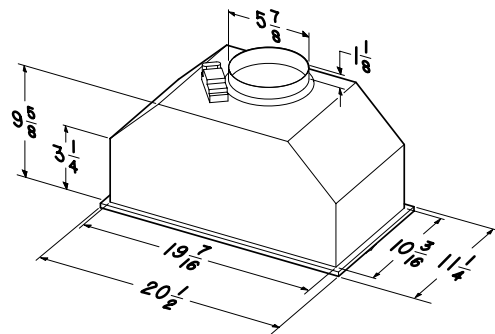

LT30 & 36 "T" liners work with wood hoods that are integrated with adjacent 12" deep cabinets.

LB30 & 36 "B" (box) liners fit into 18" deep wood hoods or cabinet bottoms.

Model PM390 shown.

- 500 CFM, 9.0 sones, HVI Certified
- Three-speed, push-button control includes a dedicated on/off
- Dual halogen bulbs with single light level for bright cooktop lighting (Type JC, 12V, 20W, G4 base), included
- 6" round duct
- Easy-to-clean, fully enclosed bottom with dishwasher-safe, aluminum-mesh filters
- Optional non-duct operation using 359NDK non-duct kit and charcoal filter, sold separately
- Works with optional Universal Make-up Air Dampers
- Works with optional LT and LB liners