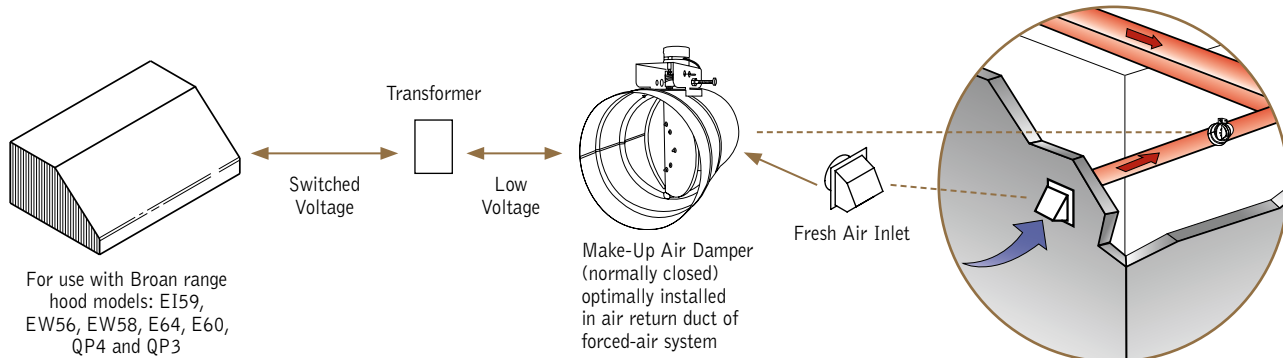

MD6T/8T/10T installation