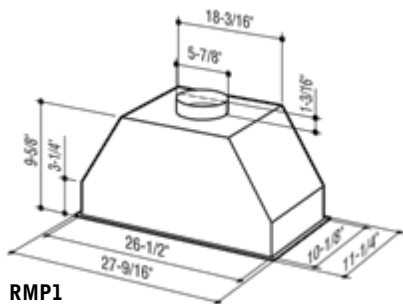

- Multi-speed control.
- Heat Sentry™ detects excessive heat and adjusts blower speed to high automatically.
- 400 CFM internal blower (<300 CFM with ARP6).
- External blower model (RMPE) allows a choice of eight blower options: four Exterior: 600, 900, 1200 or 1500 CFM, or four In-Line: 280, 600, 800 or 1100 CFM.
- Two 50-watt halogen lamps included.
- Dishwasher-safe aluminum filters feature a quick-release latch and professional-style appearance.
- Optional non-ducted filters (FILTEREB40) for indoor exhaust recirculation, some ductwork required (RMP17004 only).
- Install power pack so that the bottom of the unit is 24" to 30" above the cooking surface.
- Optional custom hood liners in 30", 36" and 48" widths.

Range Hood Specifications

WIDTH	STAINLESS STEEL	BLOWER*	VOLTS	AMPS	CFM	SONES	DUCT	Optional Accessories	
								FILTER	MAKE-UP AIR DAMPER
70cm	RMP17004*	Internal	120	3.5	400*	9.0	6" RD	FILTEREB40	MD6TU, MD8TU
70cm	RMPE7004	External†	120	—	†	—	8" RD	—	MD6TU, MD8TU

† External blowers sold separately.
* All blowers are HVI Certified.
† Some ductwork required for RMP1 non-ducted installations.
† 299 CFM max with ARP6 reducer plate option.