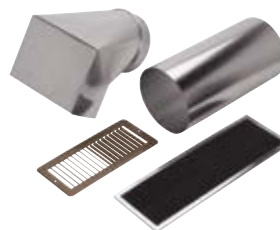

* Includes charcoal filter. Some duct work is required for non-ducted applications.

* 299 CFM max with ARP310 reducer plate option.

MODEL 356NDK

MODEL 357NDK

Depending on your installation of the non-duct system, you may need additional duct or duct components (ie elbows).