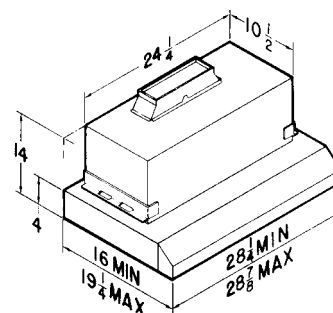

- Fits into custom cabinetry from 30" to 42" wide.*
- Powerful, quiet 360 CFM/5.0 sone performance (vertical discharge only).
- 24" fluorescent tube lighting (bulb not included).
- Heat Sentry™ detects excessive heat and adjusts blower speed to high automatically.
- For ducted installations, includes damper/adapter for 3 3/4" x 10" duct.
- Must order model 103123 Rough-In Kit.