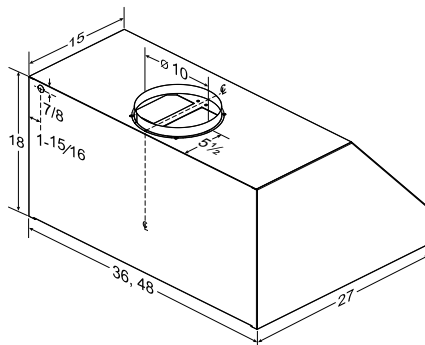

Extra deep design and improved performance for best-in-class capture.

- Professional outdoor design.
- Deep 27" depth to handle heat and size of outdoor gas grills (optional 3" wall extension).
- Brushed corrosion resistant stainless steel.
- Two widths: 36" and 48".
- Powerful 1100 CFM internal blower.
- Bright halogen lighting; two in 36", three in 48" model (bulbs not included).
- 3-speed rotary control designed to resist the effects of heat and moisture.
- Stainless steel baffle filters.
- Heat Sentry™ detects excessive heat and adjusts blower speed automatically.
- HVI certified performance.