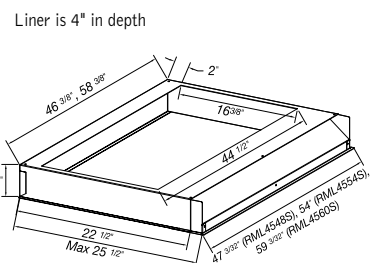

RML4548S/RML4554S/RML4560S For RMIP45