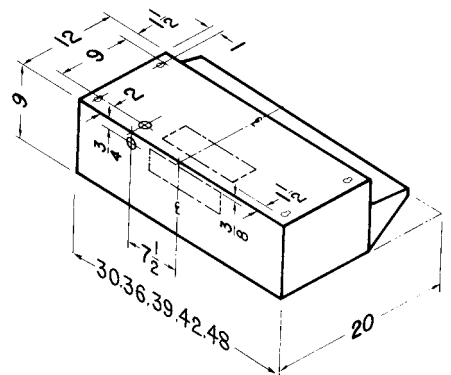

Broan 89000 Series

Contemporary lines for a one-of-a-kind kitchen. Clean lines complement the contemporary kitchen or boldly contrast the flowing styles of more traditional settings.

- Higher capacity; developed specifically for use with today's cooktop grills up to 14,000 BTUs.
- 460 CFM, 6.0 sones (vertical discharge) or 440 CFM, 7.0 sones (horizontal discharge) performance, HVI Certified.
- Infinite speed slide control with blower memory feature that saves last settings.
- Standard Heat Sentry™ detects excessive heat and adjusts blower speed to high automatically.
- Designed for either vertical or horizontal ducting. Includes 3¼" x 10" damper/adapter.
- Accepts two 75-watt bulbs (not included).