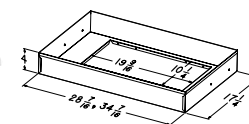

LB30 & 36 "B" (box) liners fit into 18" deep wood hoods or cabinet bottoms.