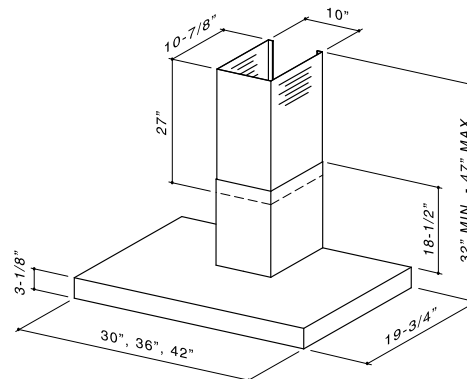

Optional Accessories

FLUE EXTENSION*	NON-DUCTED KIT**	NON-DUCTED FILTER	REMOTE CONTROL	MAKE-UP AIR DAMPER
FXNE56SS	RKE56	FILTERE56FL	BCR1	MD6T, MD8T
FXNE56SS	RKE56	FILTERE56FL	BCR1	MD6T, MD8T

* Optional flue extension for 10' ceilings.
* Optional flue extension for either ducted or non-ducted 9 to 10' ceilings.
** Includes non-ducted filter & flex duct.

- Multi-speed slide control.
- 370 CFM internal blower (<300 CFM with ARP6).
- Heat Sentry™ detects excessive heat and adjusts blower speed to high automatically.
- Two 25 watt halogen lamps included (one level).
- Dishwasher-safe aluminum filters feature a quick-release latch and professional-style appearance.
- Ducted/non-ducted telescopic flue accommodates ceiling heights from

- 8 to 9 feet. Flue extensions for higher ceilings are also available for ducted and non-ducted applications.*
- Requires separate purchase of a non-ducted kit (RRK51) for indoor exhaust recirculation.
- Install hood so that the bottom of the unit is 24 to 30 inches above the cooking surface. Mounting height is determined by ceiling height.