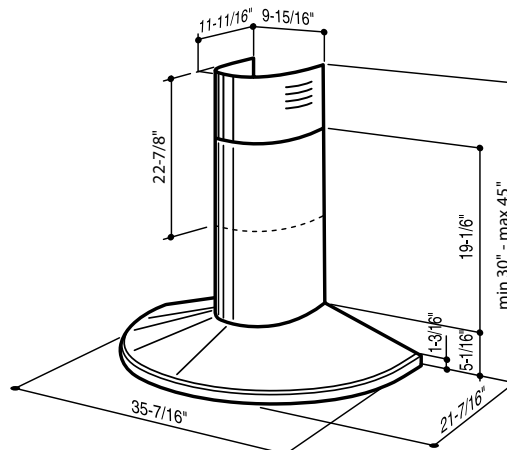

Optional Accessories

FLUE EXTENSION*	NON-DUCTED FLUE EXTENSION	NON-DUCTED KIT+	NON-DUCTED FILTER	MAKE-UP AIR DAMPER
RFX5204	RFXN5204	RRK51	FILTERSQUARE	MD6TU, MD8TU
RFX5204	RFXN5204	RRK51	FILTERSQUARE	MD6TU, MD8TU
RFX5204	RFXN5204	RRK51	FILTERSQUARE	MD6TU, MD8TU

* Optional flue extension for 10' ceilings.
** 299 CFM max with ARP6 reducer plate option.
+ Includes non-ducted filter.

- Multi-speed slide control.
- 370 CFM internal blower (<300 CFM with ARP6).
- Heat Sentry™ detects excessive heat and adjusts blower speed to high automatically.
- Two 20-watt halogen lamps included (one level).
- Dishwasher-safe aluminum filters feature a quick-release latch and professional-style appearance.
- Ducted/non-ducted telescopic flue accommodates ceiling heights from 8 to 9 feet. Extension flues for

- higher ceilings are also available for ducted applications.*
- Requires separate purchase of a non-ducted kit (RRK51) for indoor exhaust recirculation.
- Install hood so that the bottom of the unit is 24 to 30 inches above the cooking surface. Mounting height is determined by ceiling height.