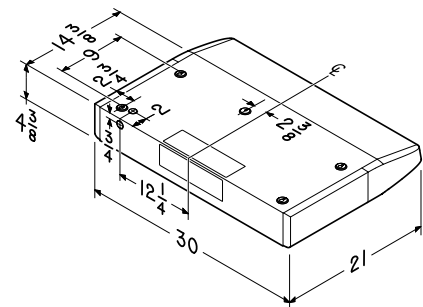

Range Hood Specifications

SERIES	WIDTH	FINISH		VOLTS	AMPS	CFM High/ Low**		SONES High/Low**		DUCT
		STAINLESS STEEL	WHITE			High**	Low**	High**	Low**	
QDE	30"	QDE30SS	QDE30WW	120	1.6	290/130	5.5/0.8			3 3/4"x10"

* Rectangular adapter/damper included.

** All ratings in horizontal duct position.