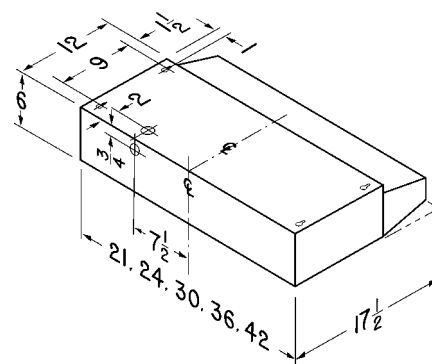

Broan 41000 (Non-Ducted Only)

Made to exacting standards. Broan range hoods provide the high quality you expect and the value you demand.

- Installs as non-ducted only with charcoal filter.
- Accepts up to 75-watt light (bulb sold separately).

Range Hood Specifications (Non-Ducted Only) Optional Accessory

WIDTH	WHITE MONOCHROMATIC	BISQUE/BISCUIT	ALMOND	STAINLESS STEEL	BLACK	CHARCOAL FILTER
21"	412101	412102	412108	—	412123	41F
24"	412401	412402	412408	412404	—	41F
30"	413001	413002	413008	413004	413023	41F
36"	413601	413602	413608	413604	413623	41F
42"	414201	414202	414208	414204	—	41F

VOLTS	AMPS	SONES	CFM	DUCT
120	2.0	N/A	N/A	Non-Ducted