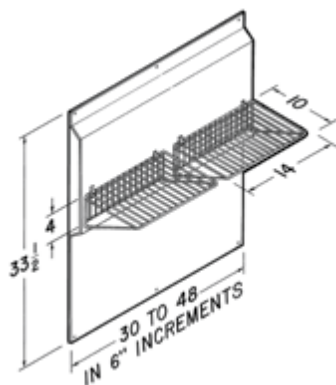

True professional style and performance has never been easier to bring home.

- Brushed stainless steel finish.
- Bright halogen lighting with two settings; Two 50-watt bulbs in 30" and 36" widths, Three 50-watt bulbs in 42" and 48" widths (purchase bulbs separately).
- Pro-style, dishwasher-safe baffle filters with removable grease drip rail.
- Variable speed control remembers last setting—blue power-on indicator light.
- Heat Sentry™ detects excessive heat and adjusts blower speed automatically.
- Designed to duct out of the hood shell in either horizontal or vertical direction with internal blowers. External blowers duct vertically.
- Designed to work with Broan Automatic Make-Up Air Damper.

Internal Blower Specifications

WIDTH	STAINLESS STEEL	CFM	SONES NORMAL SETTING¹	LAMPS	MAX AMPS¹	DUCTING²
30"	E6430SS	600	1.5	2-50W GU10	5.0	3-1/4" x 10"
36"	E6436SS	600	1.5	2-50W GU10	5.0	3-1/4" x 10"
42"	E6442SS	600	1.5	3-50W GU10	5.5	3-1/4" x 10"
48"	E6448SS	600	1.5	3-50W GU10	5.5	3-1/4" x 10"
48"	E6448TSS	1200	2.0	3-50W GU10	9.0	4-1/2" x 18"

¹ Sones at high speed for Internal 600–13.5 max; Internal 1200–14.5 max.

² Duct adapter & damper is included with the Internal blowers.

• 120V 60Hz

External Blower Specifications

WIDTH	STAINLESS STEEL	CFM¹ (see page 51)	SONES²	LAMPS	MAX AMPS¹	DUCTING³
30"	E64E30SS	280–1500	see below	2-50W GU10	5.5	10" Rd
36"	E64E36SS	280–1500	see below	2-50W GU10	5.5	10" Rd
42"	E64E42SS	280–1500	see below	3-50W GU10	6.0	10" Rd
48"	E64E48SS	280–1500	see below	3-50W GU10	6.0	10" Rd

¹ See page 50 for Exterior (600–1500 CFM) and Inline (280–1100 CFM) blower specifications.

² Sone levels are typically half of comparable CFM internal blowers.

³ External blower capable models include the 332KR rough-in kit (Purchase blowers separately).

• 120V 60Hz