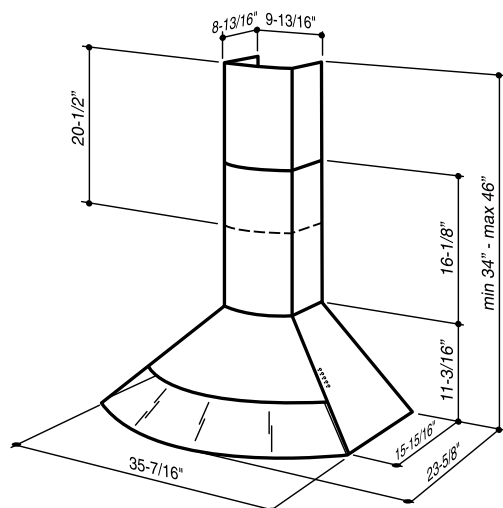

Broan Elite RM6500

Sensational high-design appearance.

This delightful, hand-crafted design blends curved and angular surfaces to form a stunning union of stainless steel and glass.

- Multi-speed, electronic push-button control features stylish, rounded buttons with individual speed indicators.
- Delay timer automatically shuts off unit after 10 minutes.
- Control light flashes when it's time to clean the filter.
- Heat Sentry™ detects excessive heat and adjusts blower speed to high automatically.
- Two-level lighting provides bright cooktop illumination and a low nighttime setting.
- Two 20-watt halogen lamps included.
- Dishwasher-safe aluminum filters feature a quick-release latch and professional-style appearance.
- Ducted telescopic flue accommodates ceiling heights from 8 to 9 feet. Extension flues for higher ceilings are also available for ducted applications.
- Install hood so that the bottom of the unit is 24 to 30 inches above the cooking surface. Mounting height is determined by ceiling height.

Range Hood Specifications

Range Hood Specifications							Optional Accessories	
WIDTH	STAINLESS STEEL	VOLTS	AMPS	CFM	SONES	DUCT	FLUE EXTENSION*	MAKE-UP AIR DAMPER
35-7/16"	RM659004	120	3.1	450**	9.0	6" RD	RFX6504	MD6TU, MD8TU

* Optional flue extension for 10' ceilings.

** 299 CFM max with ARP6 reducer plate option.