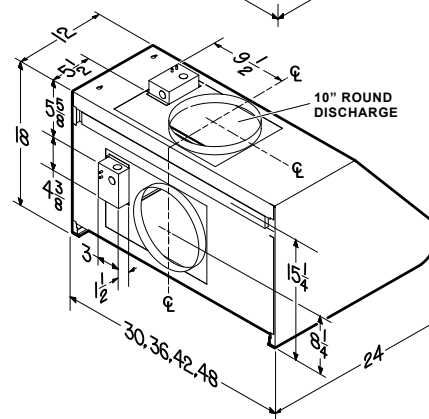

True professional style and performance has never been easier to bring home.

- Brushed stainless steel finish.
- Bright halogen lighting with two settings; Two 50-watt bulbs in 30" and 36" widths, Three 50-watt bulbs in 42" and 48" widths (purchase bulbs separately).
- Pro-style, dishwasher-safe baffle filters with removable grease drip rail.
- Variable speed control remembers last setting—blue power-on indicator light.
- Heat Sentry™ detects excessive heat and adjusts blower speed automatically.
- Designed to duct out of the hood shell in either horizontal or vertical direction with any blower configuration.
- Designed to work with Broan Automatic Make-up air damper.