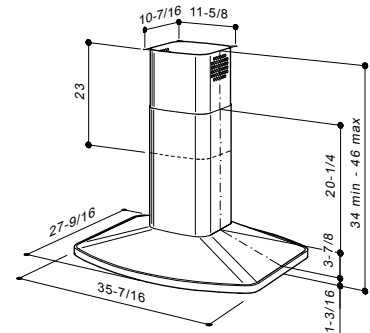

Make-Up Air Damper Model MD6T, MD8T