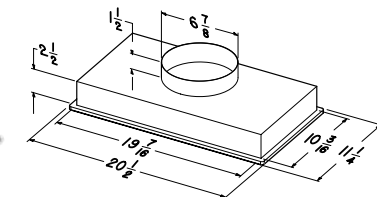

MODEL PM250

- Silver paint finish.
- Two speed motor, rocker control.
- Efficient 250 CFM fan (vertical discharge).
- Dual 40-watt lighting (Purchase lamps separately).
- Dishwasher safe aluminum filter.

Power Pack and Power Module Specifications

SILVER	WHITE	BLACK	VOLTS	AMPS	SONES	CFM	DUCT
PM390	-	-	120	2.9	6.0	390*	6" RD
PM250	-	-	120	2.1	8.0	250	7" RD

Optional Accessories

NON-DUCTED KIT+	ALUMINUM FILTER	CHARCOAL FILTER	30" LINERS	36" LINERS	MAKE-UP AIR DAMPER
357NDK	99010370	B08999040	LT30 or LB30	LT36 or LB36	MD6TU, MD8TU
356NDK	99010370	B08999040	LT30 or LB30	LT36 or LB36	MD6TU, MD8TU

* Includes charcoal filter. Some duct work is required for non-ducted applications.

* 299 CFM max with ARP310 reducer plate option.