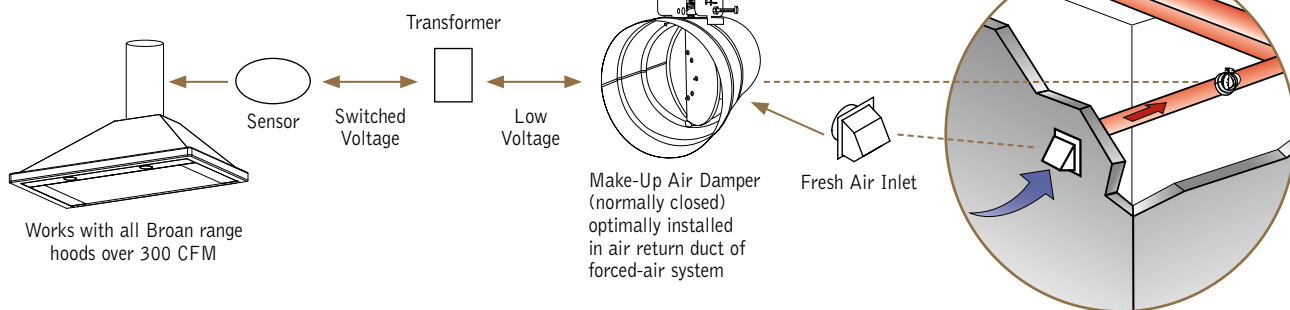

MD6TU/8TU/10TU installation