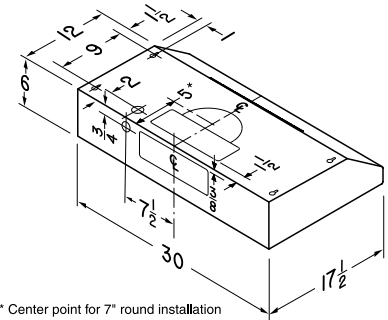

* Center point for 7" round installation