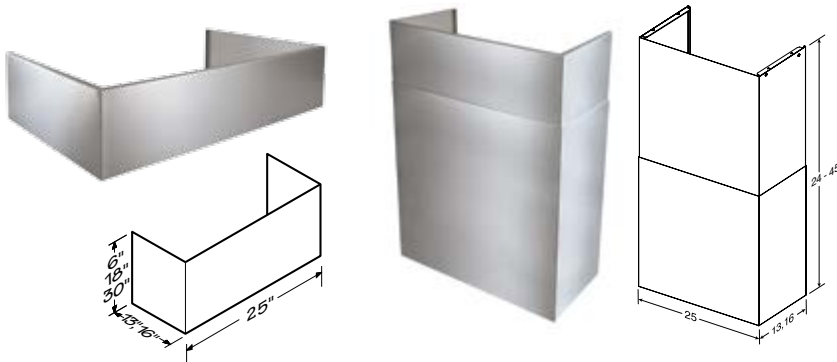

Broan Elite Pro Options

Flue covers are available in corrosion resistant stainless steel and attach to the top of the range hood shell. Flue covers come in 6", 18" and 30" heights. Deeper flue covers are available for hoods using the 3" wall extension.