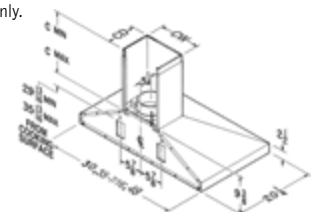

Range Hood Specifications

WIDTH	STAINLESS STEEL	BLOWER	VOLTS	AMPS	CFM	SONES	DUCT CONNECTION	FLUE EXTENSION*	NON-DUCTED FILTER	MAKE-UP AIR DAMPER
30"	613004	Internal	120	3.1	450[†]	9.0	6" RD	RFX6104	ROUNDFILTER	MD6TU, MD8TU
35⁷/₁₆"	619004	Internal	120	3.1	450[†]	9.0	6" RD	RFX6104	ROUNDFILTER	MD6TU, MD8TU
48"	614804	Internal	120	6.3	900	9.5	8" RD	RFX6104EX		MD6TU, MD8TU
35⁷/₁₆"	619004EX	External†	120	0.5***	†		8" RD	RFX6104EX		MD6TU, MD8TU
48"	614804EX	External†	120	0.8***	†		8" RD	RFX6104EX		MD6TU, MD8TU

* Optional ducted flue extension for 10' ceilings.

** Requires a non-ducted filter kit, purchase separately. Round filter or SB0899736.

*** Hood amps w/o blower, for total system amps, combine hood w/ External blower amps.

† External blowers sold separately.

† 299 CFM max with ARP6 reducer plate option.

	C MIN	C MAX	CD	CW
613004	25⁵/₁₆"	45¹/₂"	6⁵/₁₆"	9³/₄"
619004	25⁵/₁₆"	45¹/₂"	6⁵/₁₆"	9³/₄"
619004EX	22"	37"	10³/₈"	12³/₄"
614804	22"	37"	10³/₈"	12³/₄"
614804EX	22"	37"	10³/₈"	12³/₄"