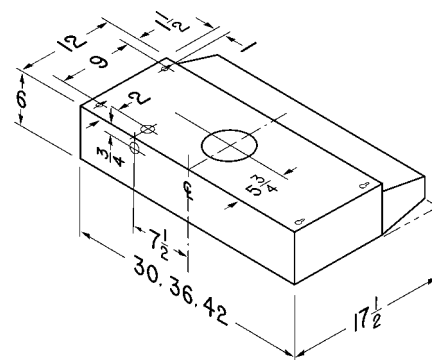

Range Hood Specifications Optional Accessory

WIDTH	WHITE MONOCHROMATIC	BISQUE/BISCUIT	ALMOND	DAMPER/ADAPTER
30"	523001	523002	523008	P85
36"	523601	—	—	P85
42"	524201	—	—	P85

VOLTS	AMPS	SONES	CFM	DUCT
120	2	8.0	100	5" RD