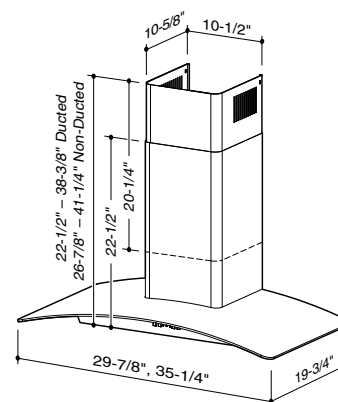

Optional Accessories

FLUE EXTENSION*	NON-DUCTED KIT**	NON-DUCTED FILTER	REMOTE CONTROL	MAKE-UP AIR DAMPER
FXNE58SS	RKE58	FILTERE56	BCR1	MD6T, MD8T
FXNE58SS	RKE58	FILTERE56	BCR1	MD6T, MD8T

* Optional flue extension for 10' ceilings.
* Optional flue extension for either ducted or non-ducted 9 to 10' ceilings.
** Includes non-ducted filter & flex duct.

- Contemporary Italian Glass Canopy design.
- Available in brushed stainless steel.
- Two widths 30" & 35-7/16"; in a 19-3/4" depth.
- Powerful 500 CFM internal blower.
- Bright dual halogen lighting; 3-intensity settings (lamps included).
- 3-Speed electronic push button control with blue speed selection indication.
- Control features include Delay-off and Filter clean reminder.
- Optional Remote Control Operation—BCR1.

- Quick release aluminum mesh filters.
- Designed to work with Broan Automatic Make-up air dampers.
- Heat Sentry™ detects excessive heat and adjusts blower speed automatically.
- Telescopic flue accommodates ceiling heights 8' to 9'; custom lengths upon demand.