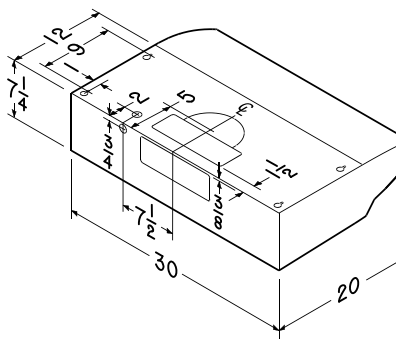

Flexible option for ducted installation
• Three way convertible 3-1/4x10" (horizontal and vertical), 7" round (vertical)
• Includes 3-1/4x10" damper/adapter and 7" round adapter

Range Hood Specifications

Optional Accessory

WIDTH	WHITE	BLACK	STAINLESS STEEL	7" ROUND DAMPER
30"	QSE130WW	QSE130BL	QSE130SS	BP87

VOLTS	AMPS	SONES NORMAL SETTING	SONES HIGH SETTING	CFM NORMAL/HIGH	DUCT
120	1.8	1.5	5.0	110/210	3 1/4" x 10" OR 7" RD