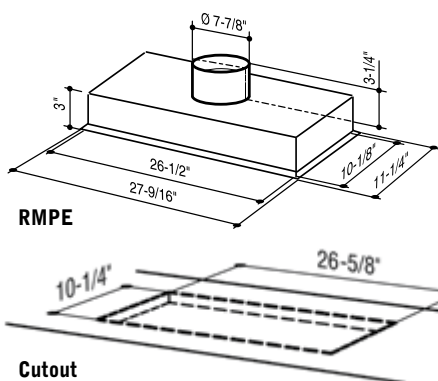

- Multi-speed control.
- Heat Sentry™ detects excessive heat and adjusts blower speed to high automatically.
- 400 CFM internal blower (<300 CFM with ARP6).
- External blower model (RMPE) allows a choice of eight blower options: four Exterior: 600, 900, 1200 or 1500 CFM, or four In-Line: 280, 600, 800 or 1100 CFM.
- Two 50-watt halogen lamps included.
- Dishwasher-safe aluminum filters feature a quick-release latch and professional-style appearance.
- Optional non-ducted filters (FILTEREB40) for indoor exhaust recirculation, some ductwork required (RMP17004 only).
- Install power pack so that the bottom of the unit is 24" to 30" above the cooking surface.
- Optional custom hood liners in 30", 36" and 48" widths.

Range Hood Specifications

WIDTH	STAINLESS STEEL	BLOWER*	VOLTS	AMPS	CFM	SONES	DUCT	Optional Accessories	
								FILTER	MAKE-UP AIR DAMPER
70cm	RMP17004*	Internal	120	3.5	400*	9.0	6" RD	FILTEREB40	MD6TU, MD8TU
70cm	RMPE7004	External†	120	—	†	—	8" RD	—	MD6TU, MD8TU

† External blowers sold separately.
* All blowers are HVI Certified.
† Some ductwork required for RMP1 non-ducted installations.
† 299 CFM max with ARP6 reducer plate option.