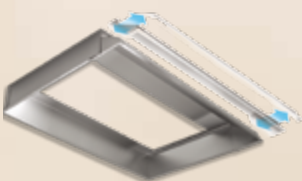

Liners for the RMIP Pro-Style Insert

Broan Elite Liners provide a beautiful way to finish your custom hood and protect your cabinetry. Designed to work with Broan Elite Pro-Insert and Power Packs, liners feature a 3" adjustable nose to provide application flexibility, and a 4" depth for excellent capture.

- Brushed stainless steel finish.
- Liners protect custom hood and are available for 36", 42", 48", 54" and 60" widths.
- Liners allow depth adjustment from 22 1/2" to 25 1/2". Fits stock 24" cabinets.
- Liners are based on the outside width of the custom hood.
- All models compliant with CA Title 24.