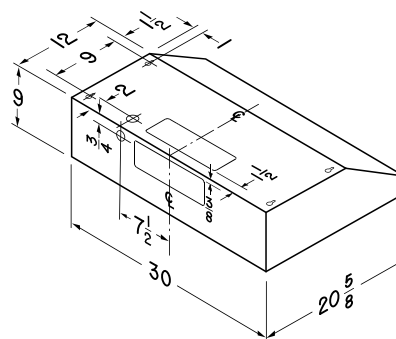

Includes 3-1/4x10" damper/adapter

Range Hood Specifications

Optional Accessory

WIDTH	STAINLESS STEEL	MAKE-UP AIR DAMPER
30"	APE130SS	MD6TU, MD8TU

VOLTS	AMPS	SONES NORMAL SETTING	SONES HIGH SETTING	CFM NORMAL/HIGH	DUCT
120	1.9	0.7	7.0	200/440	3 1/4" x 10"

- Two speed rocker switch.
- 210 CFM at maximum speed.
- 1.5 Sones at normal speed (110 CFM).
- Vertical or horizontal discharge (ducted only).
- Bright 26-watt compact fluorescent bulb (included).
- Convenient 4-watt night-light (bulb included).
- Dishwasher-safe aluminum filters.
- Available in stainless steel, white and black.