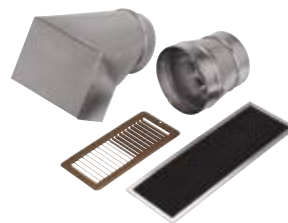

* Includes charcoal filter. Some duct work is required for non-ducted applications.

* 299 CFM max with ARP310 reducer plate option.

MODEL 356NDK

MODEL 357NDK

Depending on your installation of the non-duct system, you may need additional duct or duct components (ie elbows).