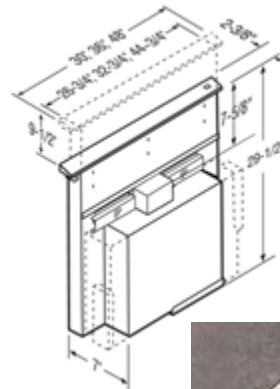

Broan Elite RMDD Downdraft System Rangemaster

Ready where and when you need it. Rises to new heights to meet the needs of high-end commercial style cooking.

- Compact design is installed directly behind the cooktop for an unobtrusive appearance. Thin profile saves precious space under the cabinet.
- Chimney rises over 9½" when activated, ideal for large pots and pans.
- Infinitely adjustable control is designed to provide convenient access to govern the blower speed for effective and quiet operation.
- Optional remote control will activate downdraft from an alternate location.
- Heat Sentry™ detects excessive heat and adjusts blower speed to high automatically.
- Dishwasher-safe filters are easy to remove and feature a stylish brushed stainless steel appearance for a professional look.
- These units are not for installations behind ovens.
- Internal 500 CFM centrifugal blower (<300 CFM with ARP310) or choice of eight External blower options: four Exterior blowers from 600 to 1500 CFM, or four In-Line blowers from 280 to 1100 CFM. See page 50.
- Unique ducting capability allows the internal or remote blower connection to be ducted to the left, right or downward.

RMDDRBK Remote Control
Optional remote control will activate downdraft from an alternate location.