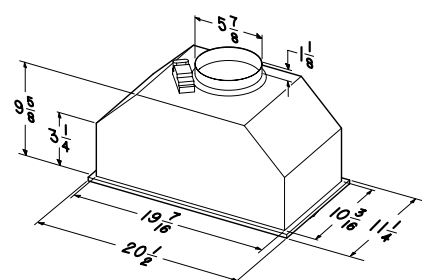

Power Pack and Power Module Specifications

SILVER	VOLTS	AMPS	SONES NORMAL SETTING	SONES HIGH SETTING	CFM NORMAL/HIGH	DUCT
PME300	120	2.9	0.5	5.0	130/290	6" RD

Optional Accessories

ALUMINUM FILTER	30" LINERS	36" LINERS
B08087694	LT30 or LB30	LT36 or LB36