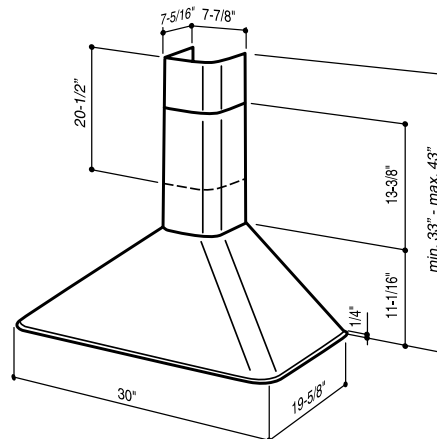

Optional Accessories

FLUE EXTENSION*	NON-DUCTED KIT+	NON-DUCTED FILTER	MAKE-UP AIR DAMPER
RFX5104	RRK51	FILTERSQUARE	MD6TU, MD8TU

* Optional flue extension for 10' ceilings.
** 299 CFM max with ARP6 reducer plate option.
+ Includes non-ducted filter.

- Multi-speed slide control and integrated dual light assembly.
- 290 CFM internal blower.
- Heat Sentry™ detects excessive heat and adjusts blower speed to high automatically.
- Dual 40-watt incandescent lamps included (one level).
- Dishwasher-safe aluminum filter features a quick-release latch and professional style appearance.
- Includes non-ducted kit and charcoal filter for indoor exhaust recirculation.
- Ducted/non-ducted telescopic

- flue accommodates ceiling heights from 8 to 9 feet. Extension flues for higher ceilings are also available.*
- Non-ducted flue extensions available in stainless steel only.†
- Install hood so that the bottom of the unit is 24 to 30 inches above the cooking surface. Mounting height is determined by ceiling height.
- ENERGY STAR® version on pg 20–21