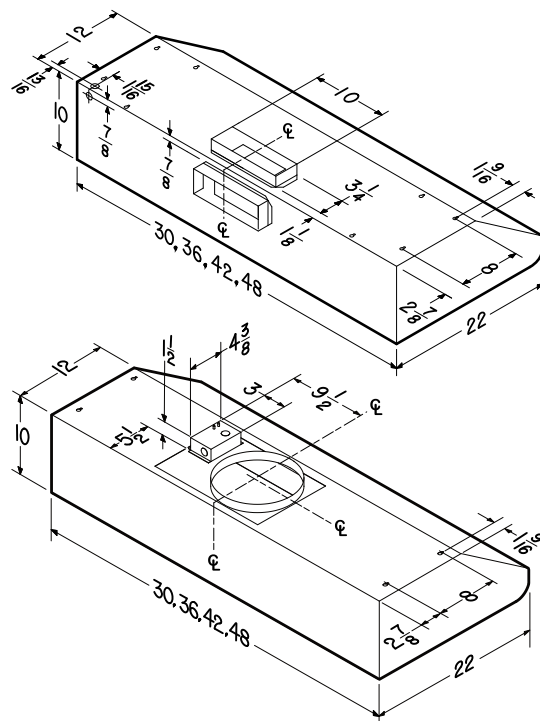

Internal Blower Specifications

WIDTH	STAINLESS STEEL	CFM	SONES NORMAL SETTING¹	LAMPS	MAX AMPS¹	DUCTING²
30"	E6430SS	600	1.5	2-50W GU10	5.0	3-1/4" x 10"
36"	E6436SS	600	1.5	2-50W GU10	5.0	3-1/4" x 10"
42"	E6442SS	600	1.5	3-50W GU10	5.5	3-1/4" x 10"
48"	E6448SS	600	1.5	3-50W GU10	5.5	3-1/4" x 10"
48"	E6448TSS	1200	2.0	3-50W GU10	9.0	4-1/2" x 18"

¹ Sones at high speed for Internal 600–13.5 max; Internal 1200–14.5 max.

² Duct adapter & damper is included with the Internal blowers.

• 120V 60Hz

External Blower Specifications

WIDTH	STAINLESS STEEL	CFM¹ (see page 51)	SONES²	LAMPS	MAX AMPS¹	DUCTING³
30"	E64E30SS	280–1500	see below	2-50W GU10	5.5	10" Rd
36"	E64E36SS	280–1500	see below	2-50W GU10	5.5	10" Rd
42"	E64E42SS	280–1500	see below	3-50W GU10	6.0	10" Rd
48"	E64E48SS	280–1500	see below	3-50W GU10	6.0	10" Rd

¹ See page 50 for Exterior (600–1500 CFM) and Inline (280–1100 CFM) blower specifications.

² Sone levels are typically half of comparable CFM internal blowers.

³ External blower capable models include the 332KR rough-in kit (Purchase blowers separately).

• 120V 60Hz

Pro-style, dishwasher-safe baffle filters with removable grease drip rail. Filters feature handles for convenient removal.