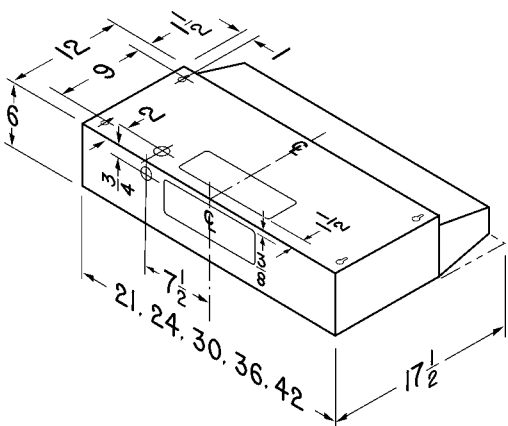

40000 Specifications

VOLTS	AMPS	SONES	CFM	DUCT
120	2.0	6.5	160	3 1/4" x 10"

40000 Series

- Installs as 3 1/4" x 10" ducted only.
- 160 CFM, 6.5 sone (vertical or horizontal discharge) performance.
- Dishwasher-safe aluminum grease filter.
- Accepts up to 75-watt light (bulb sold separately).
- Duct connector with built-in damper included.

40000 Series 3 1/4" x 10" Ducted

WIDTH					
	WHITE MONOCHROMATIC	BISQUE/BISCUIT	ALMOND	STAINLESS STEEL	BLACK
21"	402101	402102	402108	—	—
24"	402401	402402	402408	402404	—
30"	403001	403002	403008	403004	403023
36"	403601	403602	403608	403604	403623
42"	404201	404202	404208	—	—

37000 Series 6" Shell Only (Utilizes 40000 Series shell, but contains no fan, light or switch knock-outs)

WIDTH				
	WHITE	BISQUE/BISCUIT	ALMOND	STAINLESS STEEL
24"	372401	—	372408	—
30"	373001	373002	373008	373004
36"	373601	—	—	373604

Note: The 37000 Series has no fan, light, switches, or knock-outs for electrical or ducting.