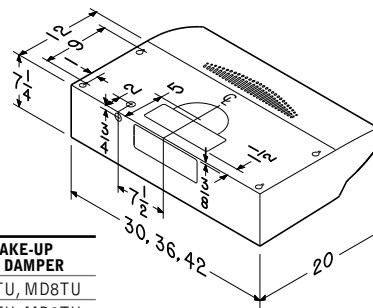

- Ultra quiet 0.4 sones at normal speed; extra powerful 430 CFM boost.
- Easy-to-clean DuPont Teflon® bottom pan; fully enclosed design.
- Professional style filters; dishwasher-safe.
- Three-level light settings; dual halogen lamp design (bulbs not included).
- Advanced Heat Sentry™ detects excessive heat and adjusts hood speed for proper ventilation.