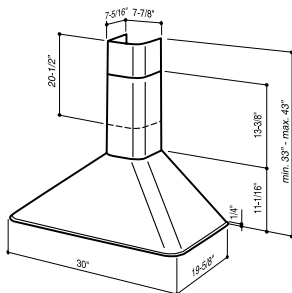

Optional Accessory

FLUE EXTENSION* STAINLESS STEEL
RFX5004

* Optional flue extension for 10' ceilings.

Model PME300

ENERGY STAR® efficiency, for custom applications provides the ventilation and lighting you need in one integrated package.

- Silver paint finish.
- Three speed, slide control.
- Heat Sentry™ detects excessive heat and adjusts speed automatically.
- Quiet centrifugal blower, 290 CFM (vertical discharge).
- 0.5 Sones at normal (130 CFM).
- Dual 13-watt fluorescent lamps included.
- Dishwasher safe aluminum filter.
- For ducted installations, includes adapter and damper for 6" round duct.
- Works with optional custom hood liners in 30", 36", "Box" or "T" design.