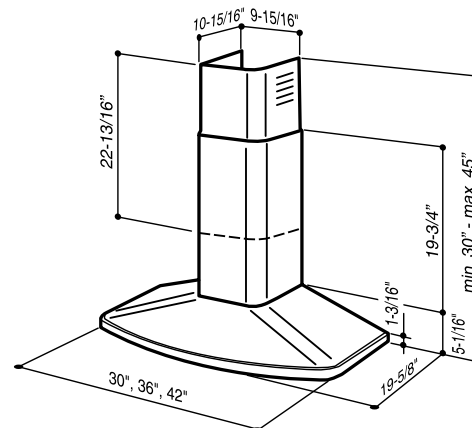

- Multi-speed slide control.
- 370 CFM internal blower (<300 CFM with ARP6).
- Heat Sentry™ detects excessive heat and adjusts blower speed to high automatically.
- Two 20-watt halogen lamps included (one level).
- Dishwasher-safe aluminum filters feature a quick-release latch and professional-style appearance.
- Ducted/non-ducted telescopic flue accommodates ceiling heights from 8 to 9 feet. Extension flues for

- higher ceilings are also available for ducted and non-ducted applications.*
- Requires separate purchase of a non-ducted kit (RRK51) for indoor exhaust recirculation.
- Install hood so that the bottom of the unit is 24 to 30 inches above the cooking surface. Mounting height is determined by ceiling height.