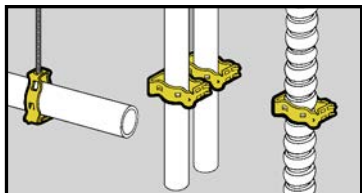

Conduit & cable

- Supports 3/8" to 2" conduit.
- Unique Guide-Rite Fastener provides for fast and easy installation with pliers.
- Now available in Dura-Copper™ finish - add DCU to part number.
- Static Load Capacity:
100 Lbs. - Vertical
25 Lbs. - Horizontal

Guide-Rite™ Conduit Fasteners

Clearance Hole
For 1/4" Bolt

**Static
Load
Capacity**

UPC/Part Number	Catalog Number	Conduit Size EMT/Rigid	Box Qty.
78101118350	BG-6*	3/8"	100
78101118355	BG-8-12	1/2", 3/4"	100
78101118360	BG-16	1"	100
78101118365	BG-20	1 1/4"	100
78101118360	BG-24	1 1/2"	100
78101118375	BG-32	2"	100

Eaton's B-Line series fasteners www.eaton.com/b-lineseries

- Conduit easily snaps into push type fastener for secure support.
- Available with clearance hole for 1/4" bolt or 1/4"-20 thread impression.