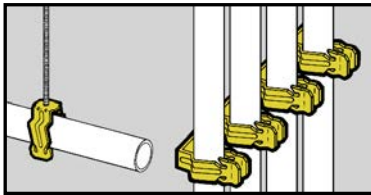

Conduit & cable

- Supports 3/8" to 2" conduit.
- Unique Guide-Rite Fastener provides for fast and easy installation with pliers.
- Now available in Dura-Copper™ finish - add DCU to part number.
- Static Load Capacity:
100 Lbs. - Vertical
25 Lbs. - Horizontal

Conduit & Cable

1/4"-20
Thread Impression

UPC/Part Number	Catalog Number	Conduit Size EMT/Rigid	Box Qty.
78101118380	BG-6-4T*	3/8"	100
78101118385	BG-8-12-4T	1/2", 3/4"	100
78101118390	BG-16-4T	1"	100
78101118395	BG-20-4T	1 1/4"	100
78101118400	BG-24-4T	1 1/2"	100
78101118405	BG-32-4T	2"	100

Patent #4958792

* BG-6 and BG-6-4T will accept the following range $\varnothing.420 - \varnothing.675$:
14/2 thru 10/4 MC/AC cable and 5/16" or 3/8" flexible conduit

Read safety/installation instruction sheets in packages before use.

Eaton's B-Line series fasteners www.eaton.com/b-lineseries

- Conduit easily snaps into push type fastener for secure support.
- Available with clearance hole for 1/4" bolt or 1/4"-20 thread impression.