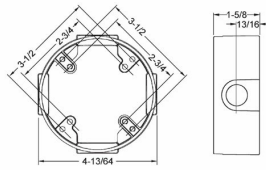

**4 IN. ROUND BOX & EXTENSION**

**1-1/2 in. Deep - Four Threaded Outlets - 4 in. Round Extension Adapter**  
N/A

**D08**

Catalog #: 5363-0

**APPLICATIONS**

For use with 4 in. round splice boxes  
Extension adapters are used to increase box capacity and allow the installer to add "take-offs" to new boxes/devices

**CONFIGURATION**

Number Of Outlets: 4

**PRODUCT MEASUREMENTS**

Depth: 1-1/2 in.  
 Outlet Size: 1/2 in.  
 Cubic Inches (cm3): 16.3 (267.1)  
 Wt. Ea. (Lbs.): 0.580

**PACKAGING**

Package Type: Shrink  
 Std. Pkg.: 16  
 Product UPC-A Labeled: Yes  
 Weight (Lbs. Per/C): 58.00  
 Ship Carton Length (in.): 16.19  
 Ship Carton Width (in.): 6.50  
 Ship Carton Height (in.): 8.50  
 Ctn Weight (Lbs.): 9.28  
 Pallet Qty: 1440.00  
 UPC Number: 050169536308  
 I2of5: 50050169536303