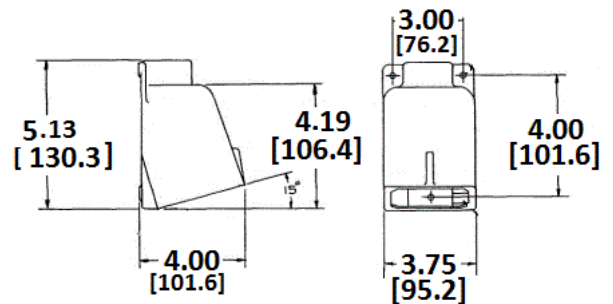

Ordering Information

Description	UPC	Catalog Number
Metallic Back Box, 20/30A, 3/4", Angled, Aluminum	783585390055	BB201W

Device Color
Aluminum

Standards

UL Raintight and External Icing Test
CSA Certified

Specifications

Accessory Item	Cast Aluminum Back Box
Box Hub Size	3/4" NPT
Angle	15 Degree Angle
IEC Pin & Sleeve Accessory Type	16, 20, 30 and 32A

Performance

Environmental	
Moisture Resistance	IP54 Suitability

Accessories

Receptacle/Inlet Accommodation	16A 20A 30A & 32A IEC Pin & Sleeve
--------------------------------	------------------------------------

Online Resources

Customer Use Drawing
eCatalog