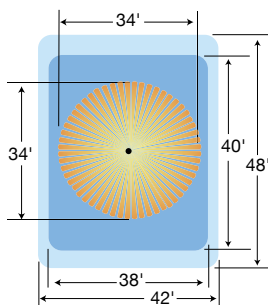

Voltage	Coverage	Load Rating	Color	Catalog Number
120V AC	2000 sq. ft.	2400W	White	LVDT2000R120
277V AC	2000 sq. ft.	5000W	White	LVDT2000R277

Ultrasonic

Excellent minor motion detection. 32.7kHz operating frequency

Voltage	Coverage	Load Rating	Color	Catalog Number
120V AC	2000 sq. ft.	2400W	White	LVUS2000R120
277V AC	2000 sq. ft.	5000W	White	LVUS2000R277
120V AC	1500 sq. ft.	2400W	White	LVUS1500R120
277V AC	1500 sq. ft.	5000W	White	LVUS1500R277

Passive Infrared (PIR)

Outstanding long range major motion detection in a compact low profile housing

Voltage	Coverage	Load Rating	Color	Catalog Number
120-347V AC with photocell and isolated relay	1500 sq. ft.	800W Inc. 1000W Fl. @ 120V AC 1800W Fl. @ 277V AC 2200W Fl. @ 347V AC	White	LVPR1500R

Low Voltage Ceiling Sensor

- Adjustable Time Delay/Sensitivity
- Integral photocell control for Daylight Harvesting
- Compact Low Profile Minimizes Visual Impact
- Integrates into Building Automation Systems

Passive Infrared (PIR)

Outstanding long range major motion detection

Description	Coverage	Color	Catalog Number
With Relay isolated relay	1500 sq. ft.	White	LVPR1500RP

Note: For use with building automation and HVAC systems, power with 24V DC from Hubbell CU series control units. See page D-11 for details.

Coverage Patterns

Minor Motion: ■ Ultrasonic ■ PIR Major Motion: ■ Ultrasonic ■ PIR

LVDT2000R Series