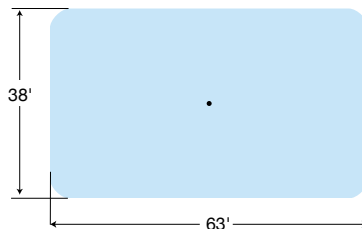

LVUS2000R Series