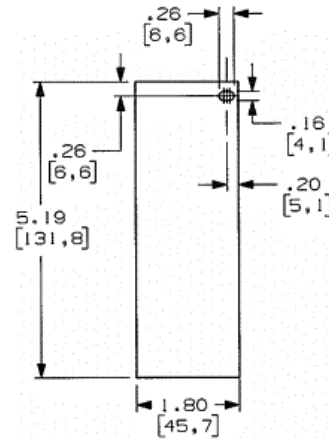

Floor Boxes

SystemOne 10- Gang Floor Box Plate

Single Gang Plate

HUBBELL

Features

- Blank plate with no openings
- Easy to install with one screw mounting
- Reduces wiring and installation times

Ordering Information

- Includes necessary mounting hardware

| Catalog Number | UPC |
|----------------|--------------|
| FB10MPBNK | 783585191669 |

Specifications

| | |
|------------|------------------------------------|
| Face Plate | 16 gauge zinc plated stamped steel |
|------------|------------------------------------|

Online Resources

[Customer Use Drawing](#)
[eCatalog](#)
[Installation Instructions](#)

Dimensions in Inches (mm)

Hubbell Wiring Device-Kellems • Hubbell Incorporated (Delaware) • 40 Waterview Drive • Shelton, CT 06484