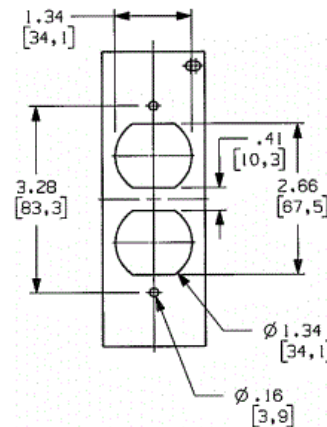

Floor Boxes

SystemOne 10- Gang Floor Box Plate

Single Gang Plate

HUBBELL

Features

- Opening for one duplex device
- Easy to install with one screw mounting
- Reduces wiring and installation times

Ordering Information

- Includes necessary mounting hardware

Catalog Number	UPC
FB10MPDUP	783585191645

Specifications

Face Plate	16 gauge zinc plated stamped steel
------------	------------------------------------

Online Resources

[Customer Use Drawing](#)
[eCatalog](#)
[Installation Instructions](#)

Dimensions in Inches (mm)

Hubbell Wiring Device-Kellems • Hubbell Incorporated (Delaware) • 40 Waterview Drive • Shelton, CT 06484

Phone (800) 288-6000 • Fax (800) 255-1031 • Specifications subject to change without notice.