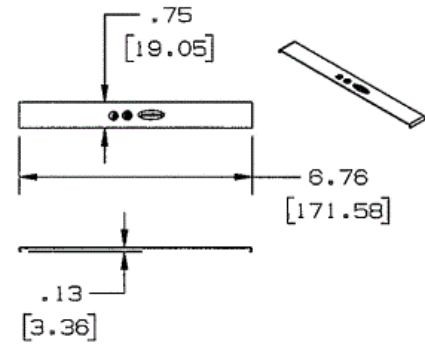

Raceway
Metal Raceway
HBL6750 Series Connection Cover

HUBBELL

Features

- For covering potential openings where two covers come together.

Ordering Information

Description	Material	UPC Number	Catalog Number
Connection Cover	Steel	783585218434	HBL6756AIV

Color

Ivory

Listings

UL Listed
CSA Certified

Specifications

Height	0.59"
Width	6.75"
Length	0.1"

Online Resources

Customer Use Drawing
eCatalog
Installation Instructions

Dimensions in Inches (mm)

Hubbell Wiring Device-Kellems • Hubbell Incorporated (Delaware) • 40 Waterview Drive • Shelton, CT 06484

Phone (800) 288-6000 • Fax (800) 255-1031 • Specifications subject to change without notice.