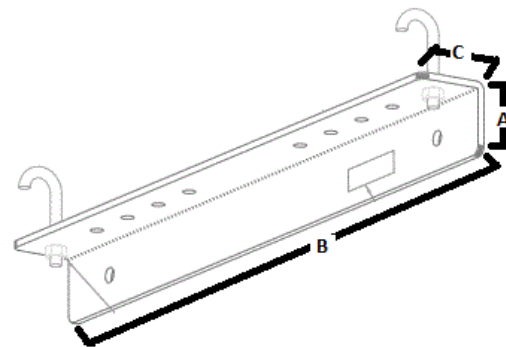

HLS Ladder Tray Installation Accessory

Wall Angle Support

HUBBELL

Features

- HLS Ladder Tray is a modular system that is easily configured for all unique installations
- Ladder tray sections universally work with all ladder tray accessories
- HLS Ladder feature rung spacing every 9" to support and relieve cable stress

Ordering Information

Color	Width	Catalog Number	UPC Number
Black	24"	HLX24	662620820262

Specifications

Material	Steel
Finish	Black
Installation	Mounts to Wall

Accessories

Black Velcro Roll	HVFBK575
9" Velco Strips, Yellow	MCCMV9YL10
Retaining Post, 6", Black	HLP06B
Cable Waterfall, 18"	HLCD18
Protective End Caps	HLCEPK2

Online Resources

Brochure
Customer Drawing
Customer Use Drawing
eCatalog

Dimensions- inches (mm)

A	2" (51)
B	26" (660)
C	2" (51)