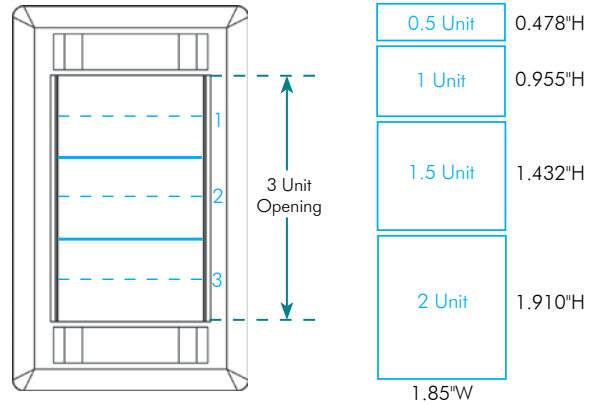

Hubbell iSTATION Frames accept three units of module combinations in a single-gang opening.

Specifications

- Decorator versions: UL Rated for power
- One to four gang
- Compatible with all Hubbell iSTATION modules and keystone connections
- Supplied with paper labels, clear covers and color-matched screw covers