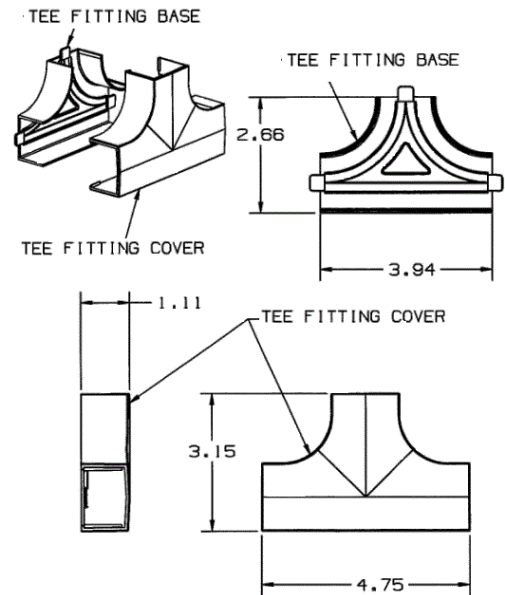

Raceway
Non-Metallic Raceway
PL1 LANTrak® (Latching) Tee Base and
Cover

HUBBELL

Features

- Full capacity 1¼ in. bend radius tee.

Ordering Information

Description	Color	UPC Number	Catalog Number
Tee Base and Cover	Office White	783585090351	PL1TCBC

Listings

UL Listed
CSA Certified

Specifications

Height	3.15"
Width	4.75"
Length	1.11"

Online Resources

Customer Use Drawing
eCatalog
Installation Instructions

Dimensions in Inches (mm)

Hubbell Wiring Device-Kellems • Hubbell Incorporated (Delaware) • 40 Waterview Drive • Shelton, CT 06484