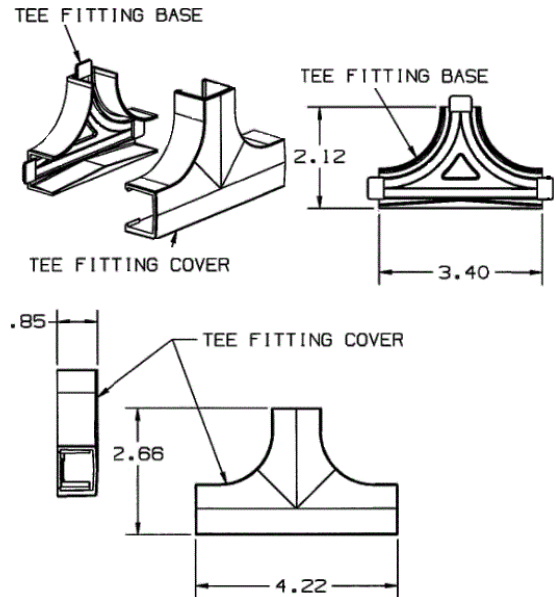

# HUBBELL

**Features**

- Full capacity 1¼ in. bend radius tee.

**Ordering Information**

Description	Color	UPC Number	Catalog Number
Tee Base and Cover	Office White	783585090580	PP1TCBC

**Listings**

UL Listed  
 CSA Certified

**Specifications**

Height	2.62"
Width	4.22"
Length	0.77"

**Online Resources**

Customer Use Drawing  
 eCatalog  
 Installation Instructions

Dimensions in Inches (mm)

Hubbell Wiring Device-Kellems • Hubbell Incorporated (Delaware) • 40 Waterview Drive • Shelton, CT 06484