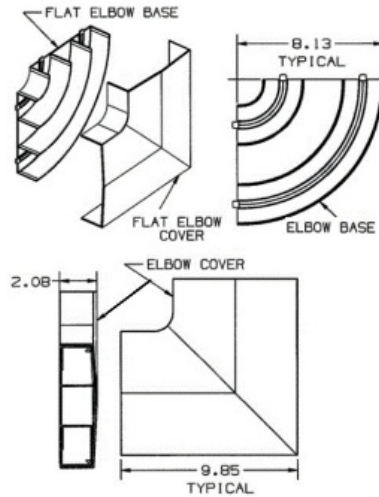

## Features

- Full capacity 1¼ in. bend radius flat elbow.

## Ordering Information

Description	Color	UPC Number	Catalog Number
Flat Elbow Base and Cover	Office White	783585090115	PS3FEBC

## Specifications

Height	2.08"
Width	9.85"
Length	9.85"

## Online Resources

Customer Use Drawing  
eCatalog  
Installation Instructions

Dimensions in Inches (mm)

Hubbell Wiring Device-Kellems • Hubbell Incorporated (Delaware) • 40 Waterview Drive • Shelton, CT 06484