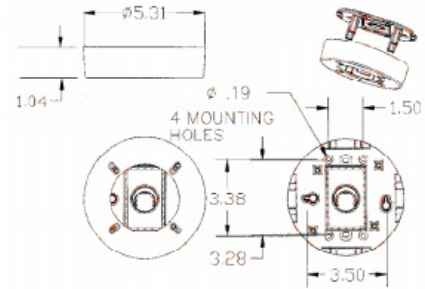

Raceway
Non-Metallic Raceway
Non-Latching PremiseTrak[®] Round
Lighting Fixture Box

HUBBELL

Features

- To hang fixtures

Ordering Information

Description	Color	UPC Number	Catalog Number
Round Lighting Fixture Box	Office White	783585337869	PT12LFB

Listings

UL Listed
CSA Certified

Specifications

Height	1.04"
Width	5.31"
Length	5.31"

Online Resources

Customer Use Drawing
eCatalog

Dimensions in Inches (mm)

Hubbell Wiring Device-Kellems • Hubbell Incorporated (Delaware) • 40 Waterview Drive • Shelton, CT 06484