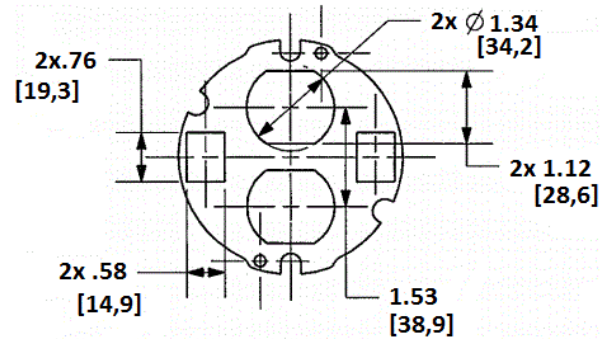

Features

- White Powder Coated

Ordering Information

- Includes necessary mounting hardware

Catalog Number	UPC	Description
S1R4SP2X2DUPLEX	783585446042	Sub-plate with opening for 1 duplex device & 2 Keystone jacks

Standards

cULus Listed

Online Resources

Customer Use Drawing
eCatalog
Installation Instructions