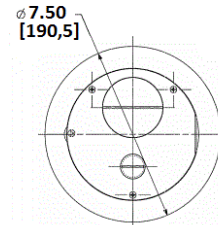

Ordering Information

- Fire-Rated Poke-Through Fitting and Cover
- Cover Installed Onsite

Catalog Number	UPC Number	Cover Series	Core Hole Diameter
S1R6PTFFBLK	783585444406	S1R6CVR	6-Inch

Minimum Deck Thickness	Connection Type
2.25" Over Metal Deck	Recessed

Standards

cULus & ULC Listed
 UL scrub water compliant
 ADA Compliant

Specifications

Cover load rating	1000 lbs. static load through 3" diameter mandral
Access cover material	Die cast aluminum
Fire Rating	1 - 2 Hour Fire Rating

Accessories

6" Pre-Pour Tube, removed need for core hold drilling **S1R6PPT**

Online Resources

Customer Use Drawing
 eCatalog
 Installation Instructions

Dimensions in Inches (mm)

Hubbell Wiring Device-Kellems • Hubbell Incorporated (Delaware) • 40 Waterview Drive • Shelton, CT 06484