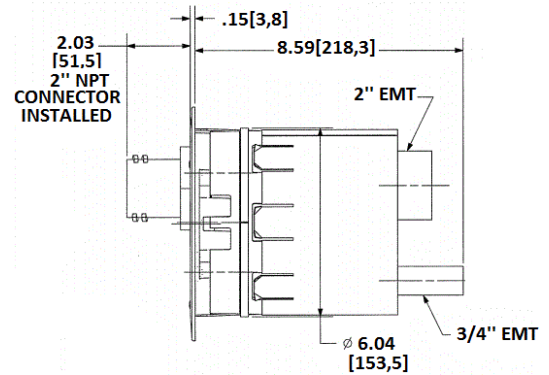

Ordering Information

- Fire-Rated Poke-Through Fitting and Cover
- Cover Installed Onsite

Catalog Number	UPC Number	Cover Series	Core Hole Diameter
S1R6PTFFBLK	783585444406	S1R6CVR	6-Inch

Minimum Deck Thickness	Connection Type
2.25" Over Metal Deck	Recessed

Standards

cULus & ULC Listed
 UL scrub water compliant
 ADA Compliant

Specifications

Cover load rating	1000 lbs. static load through 3" diameter mandral
Access cover material	Die cast aluminum
Fire Rating	1 - 2 Hour Fire Rating

Accessories

6" Pre-Pour Tube, removed need for core hold drilling **S1R6PPT**

Online Resources

Customer Use Drawing
 eCatalog
 Installation Instructions

Dimensions in Inches (mm)

Hubbell Wiring Device-Kellems • Hubbell Incorporated (Delaware) • 40 Waterview Drive • Shelton, CT 06484