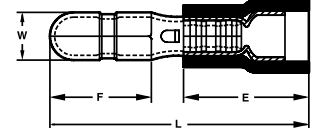

## Vinyl Insulated Bullet Disconnect Dimensions

Wire Range (AWG)	Wire Range (mm <sup>2</sup> )	Max. Wire Ins. Dia. (in.)	Max. Wire Ins. Dia. (mm)	Dimensions (in.)				Dimensions (mm)				Cat. No
				L	B	W	F	L	B	W	L	
22-18	0.5-1.0	.150	3.8	.846	.413	.157	.335	21.5	10.5	4.0	8.5	<b>83-8001</b>
16-14	1.5-2.5	.185	.47	.846	.413	.157	.335	21.5	10.5	4.0	8.5	<b>83-8011</b>