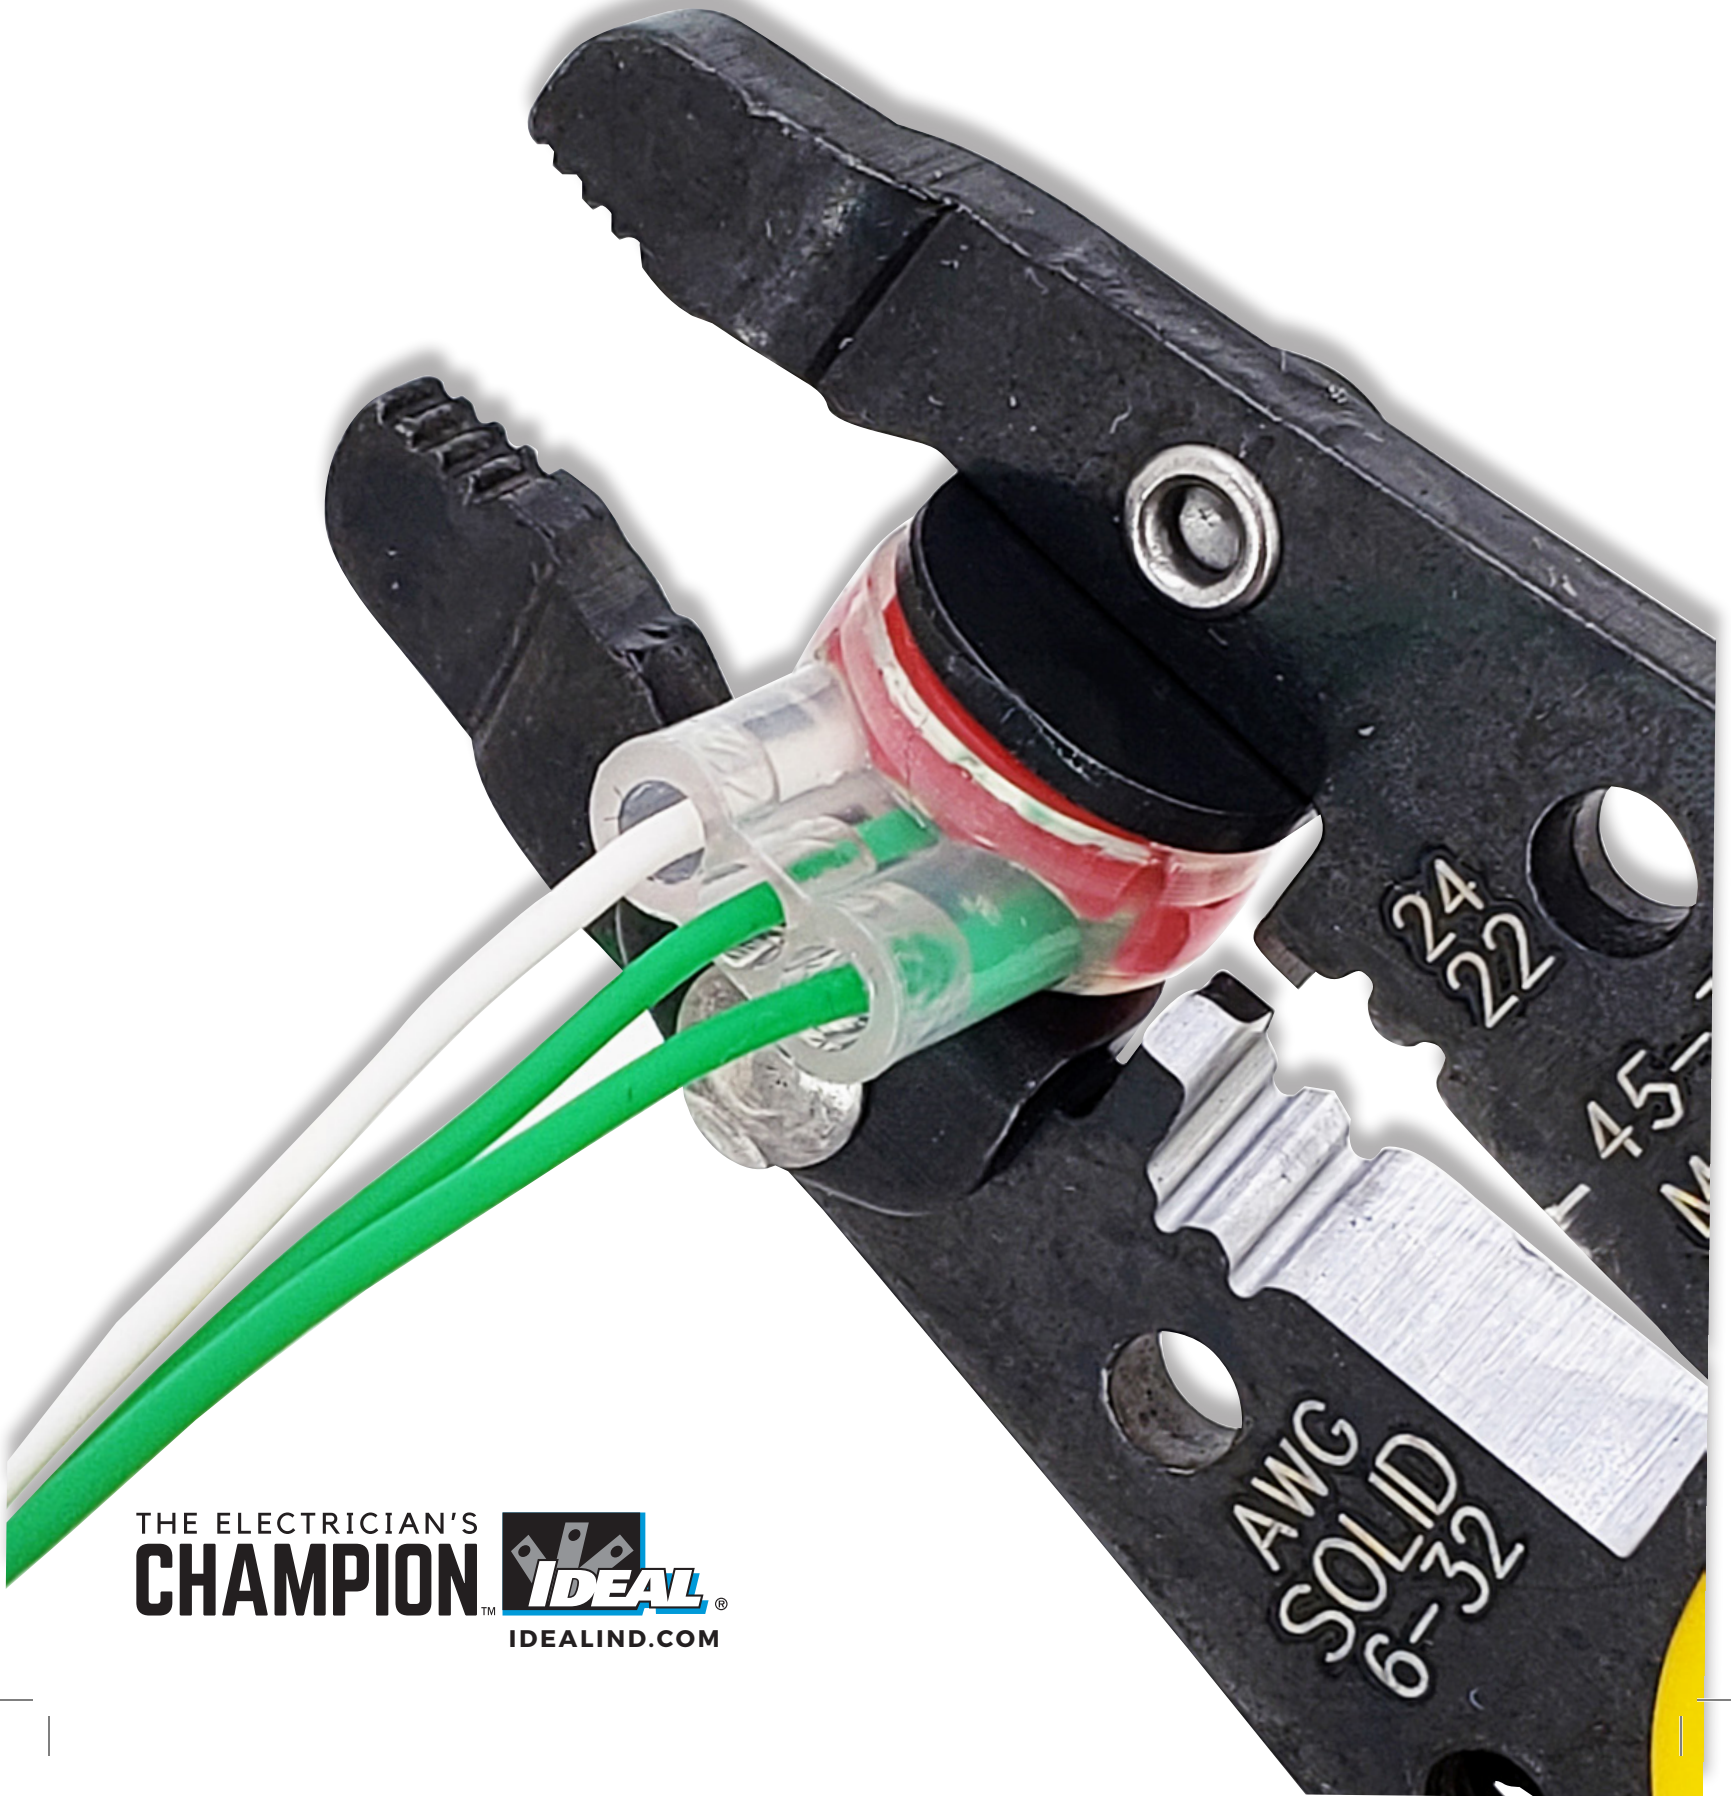

# LOW-VOLTAGE IDC

INSULATION DISPLACEMENT CONNECTORS

THE ELECTRICIAN'S  
**CHAMPION**™  **IDEAL**®  
IDEALIND.COM

# LOW-VOLTAGE IDC

## INSULATION DISPLACEMENT CONNECTORS

IDC Insulation Displacement Connectors, (jellybeans), are 2 or 3 wire butt-splice connectors used to repair, extend, or add new lines in traditional telecommunications/voice and common low-voltage/signal applications.

All connectors include an internal moisture resistant gel sealant for protection when installed in outdoor locations. Crimping of the connectors requires a parallel action tool to avoid uneven crimps. The IDEAL 33-719 tool is designed for use with all of our IDC connectors.