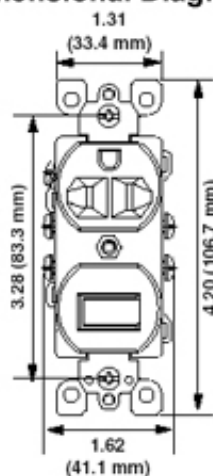

Dimensional Diagram

SPECIFICATION SUBMITTAL

JOB NAME:	CATALOG NUMBERS:	
____	____	____
JOB NUMBER:	____	____