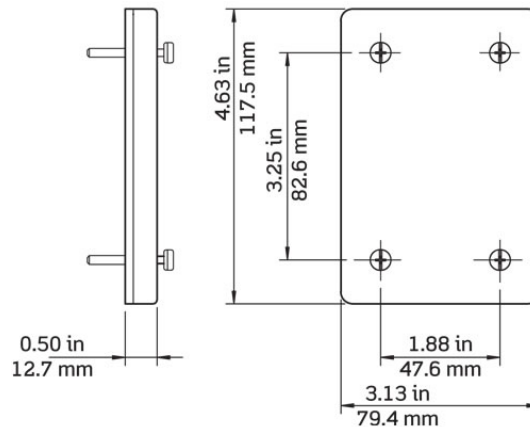

Product Features

Accessory Type: Cover

Brand: Wetguard

Color: Yellow

SPECIFICATION SUBMITTAL

JOB NAME:	CATALOG NUMBERS:	
____	____	____
JOB NUMBER:	____	____