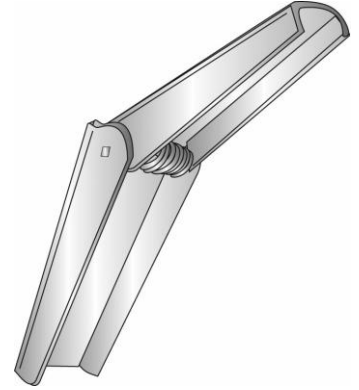

58631

3/8-16 TOGGLE BOLT WING

UPC: 085937586315

Country of Origin:

UNSPSC: 31161609

China

Commodity: Toggle bolts

Fastening system consisting of two matching steel "wings" at 90° angles, an internally threaded nut with protrusions spaced 180° apart which serves as a pivot attaching the two wings, and a wire spring providing the necessary tension to open the wings.

Product Attributes

Brand Name	Minerallac Company
Sub Brand	Cully
Type	Toggle Bolt Wing
Special Features	Spring-loaded toggle bolt wing. Fastener not included.
Application	For use with matching toggle bolt as a light-duty achors for hollow block or gypsum wallboard.
Material	Steel
Finish	Zinc Plated
Diameter	3/16" IN
Thread	16 TPI