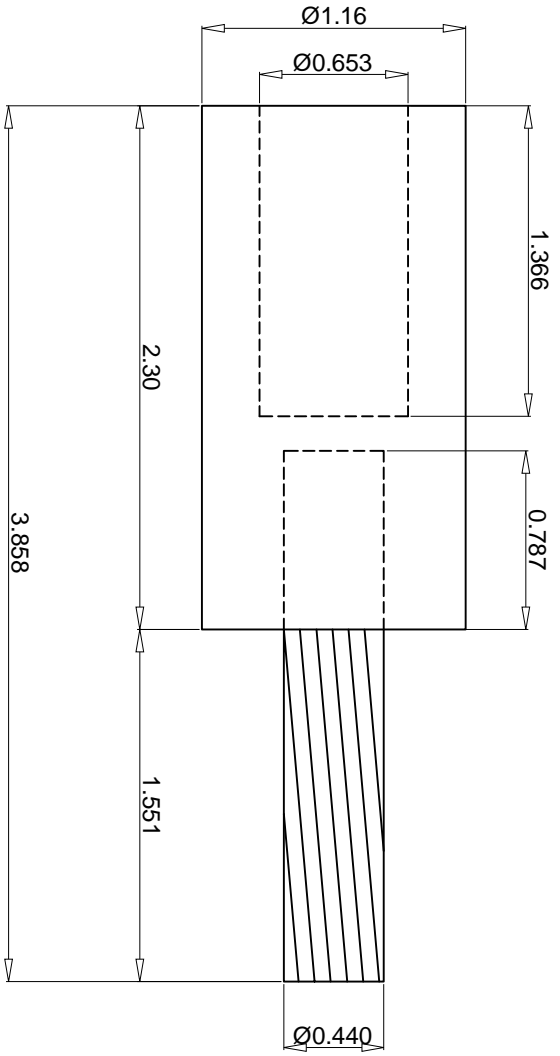

PLEASE ASK IF IN DOUBT

TITLE: COMPONENT
DESCRIPTION: PT250
MATERIAL: ALUMINIUM
FINISH: TINNED
DRG NO: NSI-33