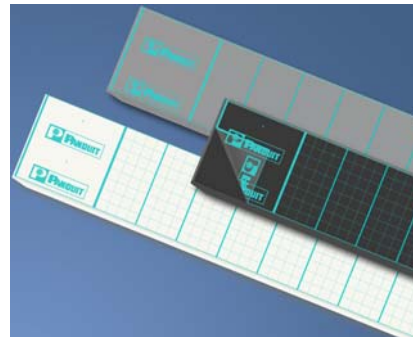

PANDUIT[®] PANDUCT[®] Protective Film for Duct Covers

PANDUIT[®] PANDUCT[®] Protective Film is available on select **PANDUCT[®]** Wiring Duct Covers. The film protects the duct covers from damage during the installation process. A grid provides a visual aid that assists the installer to make cuts quickly and easily in the field and provides space for writing notes using an indelible ink pen. The clear film peels away easily from the cover without leaving a sticky residue.

Product Characteristics:	Performance:		
Construction	<u>Tensile Strength (psi)</u>		<u>Test Method</u>
Backing: Low density polyethylene – clear ASTM D-1003 haze	MD	3100	ASTMD882
Adhesive: Water based acrylic	TD	2700	ASTMD882
Total thickness: 2.0 mil	<u>Elongation(%)</u>		
Melting point: >180° F	MD	400	ASTMD882
	TD	570	ASTMD882
Handling and storage: Dry room temperature. Remove protective film prior to service.			