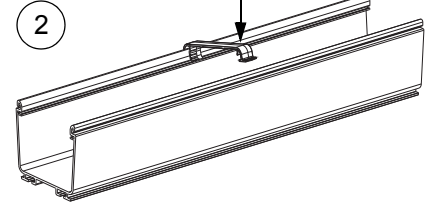

FIBERRUNNER 4x4 Cable Retainer Installation Instructions