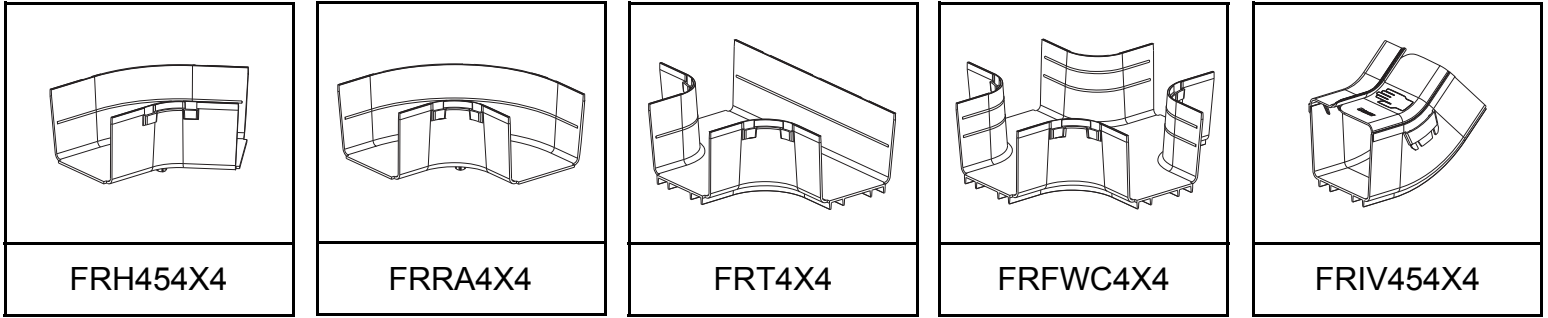

FIBERRUNNER 4x4 CABLE ROUTING SYSTEM WITH QUIKLOCK COUPLER

Part Number(s): FRH454X4, FRH45SC4, FRR44X4, FRRASC4, FRT4X4, FRTSC4, FRFWC4X4, FRFWCSC4, FRIV454X4, FRIVRA4X4, FROV454X4, FROV45SC4, FROVRA4X4, FROVRASC4, FR4X4, FRCR4, FRBC4X4, FRHC4, FRSHC4

© Panduit Corp. 2013

INSTALLATION INSTRUCTIONS

RW148A