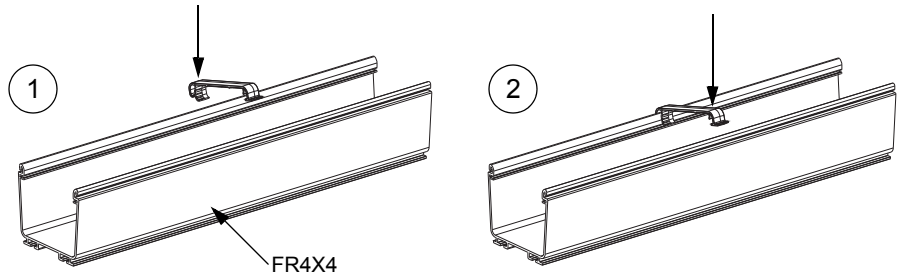

FIBERRUNNER 4x4 Cable Retainer Installation Instructions