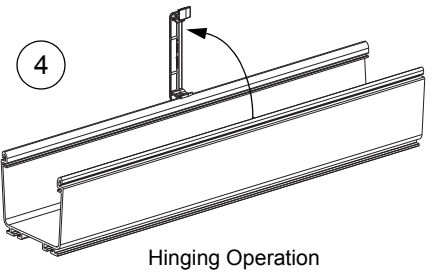

FIBERRUNNER 4x4 Cable Retainer Installation Instructions