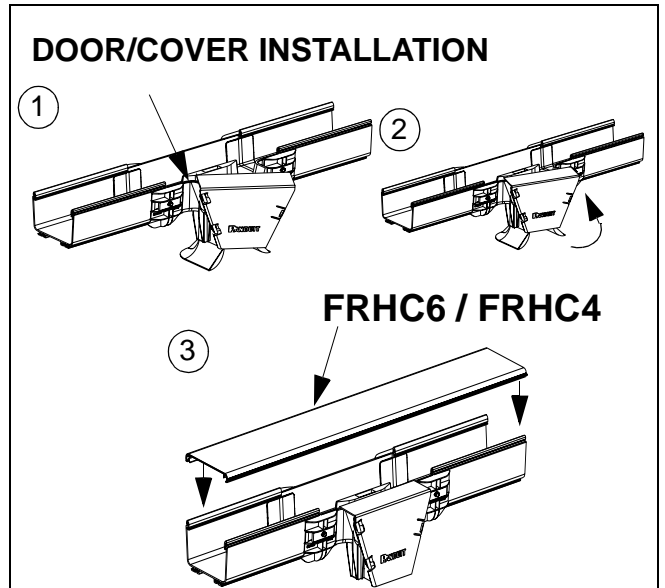

FIBERRUNNER 12X4, 6X4, & 4X4 VERTICAL TEE FITTINGS

Panduit Part Numbers: FRVT4X4, FRVT6X4, FRVT12X4

INSTALLATION INSTRUCTIONS

Panduit Corp. 2001

Printed in U.S.A.

FIBERRUNNER 12X4 Vertical Tee Fitting

INSTALLATION INSTRUCTIONS