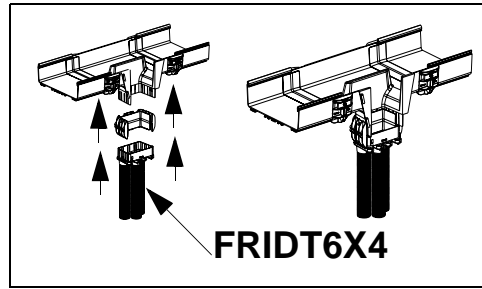

FIBERRUNNER 12X4, 6X4, & 4X4 VERTICAL TEE FITTINGS

Panduit Part Numbers: FRVT4X4, FRVT6X4, FRVT12X4

INSTALLATION INSTRUCTIONS

Panduit Corp. 2001

Printed in U.S.A.

FIBERRUNNER 12X4 Vertical Tee Fitting

INSTALLATION INSTRUCTIONS