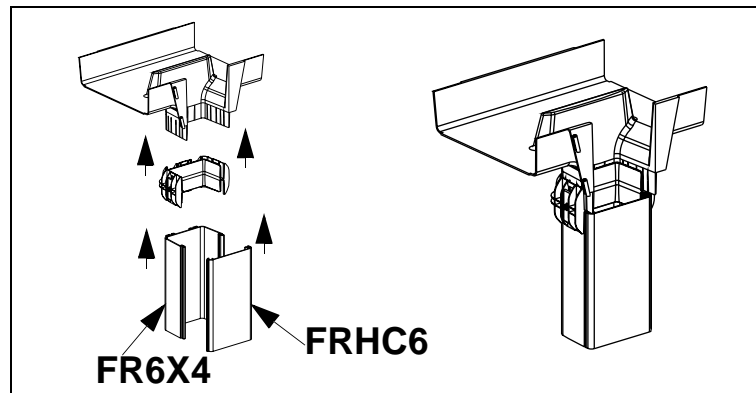

FIBERRUNNER 12X4, 6X4, & 4X4 VERTICAL TEE FITTINGS

Panduit Part Numbers: FRVT4X4, FRVT6X4, FRVT12X4

INSTALLATION INSTRUCTIONS

Panduit Corp. 2001

Printed in U.S.A.

FIBERRUNNER 12X4 Vertical Tee Fitting

INSTALLATION INSTRUCTIONS