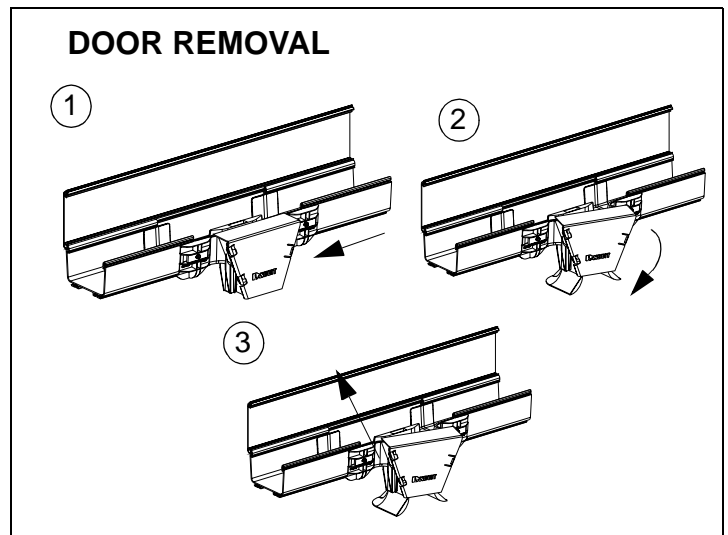

FIBERRUNNER 12X4, 6X4, & 4X4 VERTICAL TEE FITTINGS

Panduit Part Numbers: FRVT4X4, FRVT6X4, FRVT12X4

INSTALLATION INSTRUCTIONS

Panduit Corp. 2001

Printed in U.S.A.

FIBERRUNNER 12X4 Vertical Tee Fitting

INSTALLATION INSTRUCTIONS