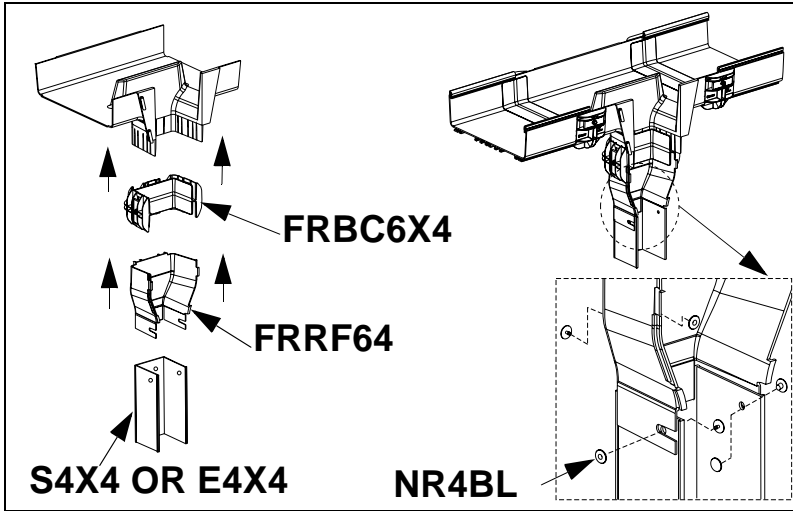

FIBERRUNNER 12X4, 6X4, & 4X4 VERTICAL TEE FITTINGS

Panduit Part Numbers: FRVT4X4, FRVT6X4, FRVT12X4

INSTALLATION INSTRUCTIONS

Panduit Corp. 2001

Printed in U.S.A.

FIBERRUNNER 12X4 Vertical Tee Fitting

INSTALLATION INSTRUCTIONS