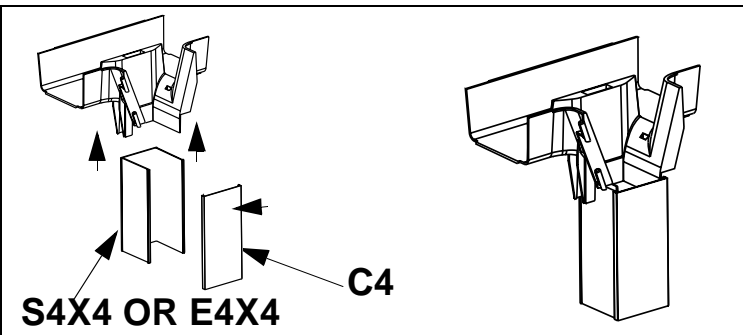

FIBERRUNNER 12X4, 6X4, & 4X4 VERTICAL TEE FITTINGS

Panduit Part Numbers: FRVT4X4, FRVT6X4, FRVT12X4

INSTALLATION INSTRUCTIONS

Panduit Corp. 2001

Printed in U.S.A.

FIBERRUNNER 12X4 Vertical Tee Fitting

INSTALLATION INSTRUCTIONS