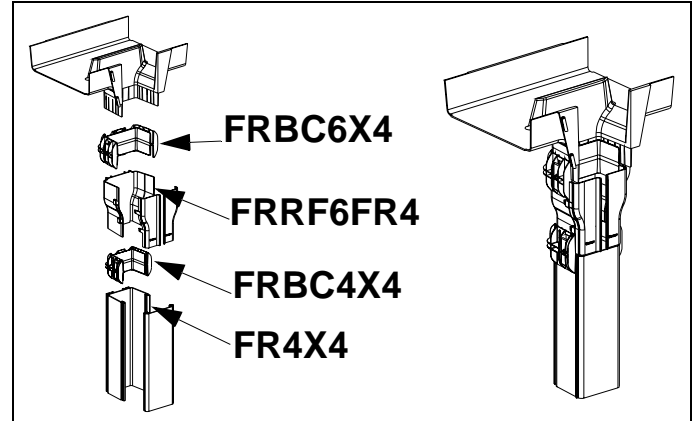

FIBERRUNNER 12X4, 6X4, & 4X4 VERTICAL TEE FITTINGS

Panduit Part Numbers: FRVT4X4, FRVT6X4, FRVT12X4

INSTALLATION INSTRUCTIONS

Panduit Corp. 2001

Printed in U.S.A.

FIBERRUNNER 12X4 Vertical Tee Fitting

INSTALLATION INSTRUCTIONS