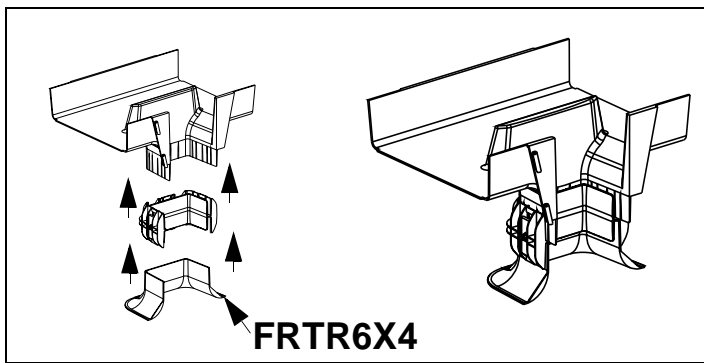

FIBERRUNNER 12X4, 6X4, & 4X4 VERTICAL TEE FITTINGS

Panduit Part Numbers: FRVT4X4, FRVT6X4, FRVT12X4

INSTALLATION INSTRUCTIONS

Panduit Corp. 2001

Printed in U.S.A.

FIBERRUNNER 12X4 Vertical Tee Fitting

INSTALLATION INSTRUCTIONS