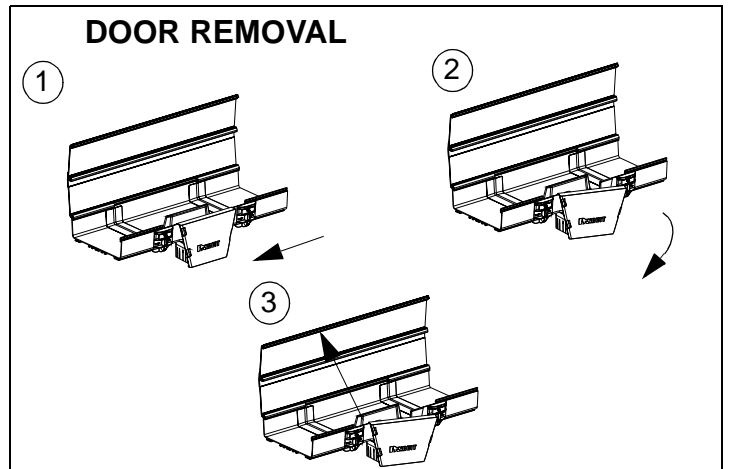

FIBERRUNNER 12X4, 6X4, & 4X4 VERTICAL TEE FITTINGS

Panduit Part Numbers: FRVT4X4, FRVT6X4, FRVT12X4

INSTALLATION INSTRUCTIONS

Panduit Corp. 2001

Printed in U.S.A.

FIBERRUNNER 12X4 Vertical Tee Fitting

INSTALLATION INSTRUCTIONS