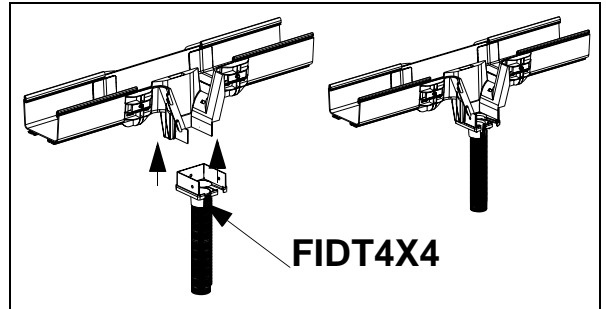

FIBERRUNNER 12X4, 6X4, & 4X4 VERTICAL TEE FITTINGS

Panduit Part Numbers: FRVT4X4, FRVT6X4, FRVT12X4

INSTALLATION INSTRUCTIONS

Panduit Corp. 2001

Printed in U.S.A.

FIBERRUNNER 12X4 Vertical Tee Fitting

INSTALLATION INSTRUCTIONS