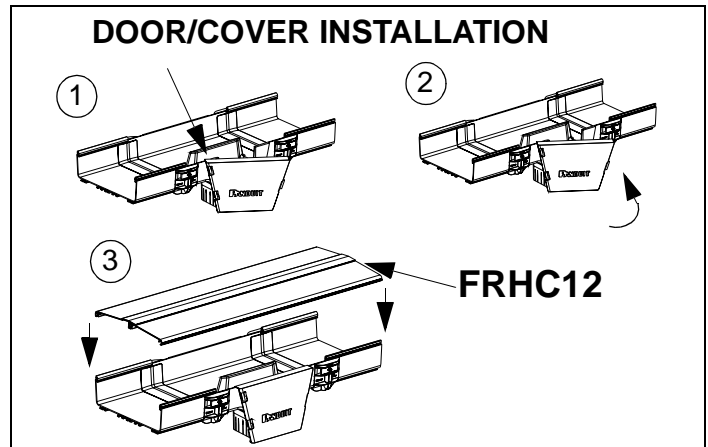

FIBERRUNNER 12X4, 6X4, & 4X4 VERTICAL TEE FITTINGS

Panduit Part Numbers: FRVT4X4, FRVT6X4, FRVT12X4

INSTALLATION INSTRUCTIONS

Panduit Corp. 2001

Printed in U.S.A.

FIBERRUNNER 12X4 Vertical Tee Fitting

INSTALLATION INSTRUCTIONS