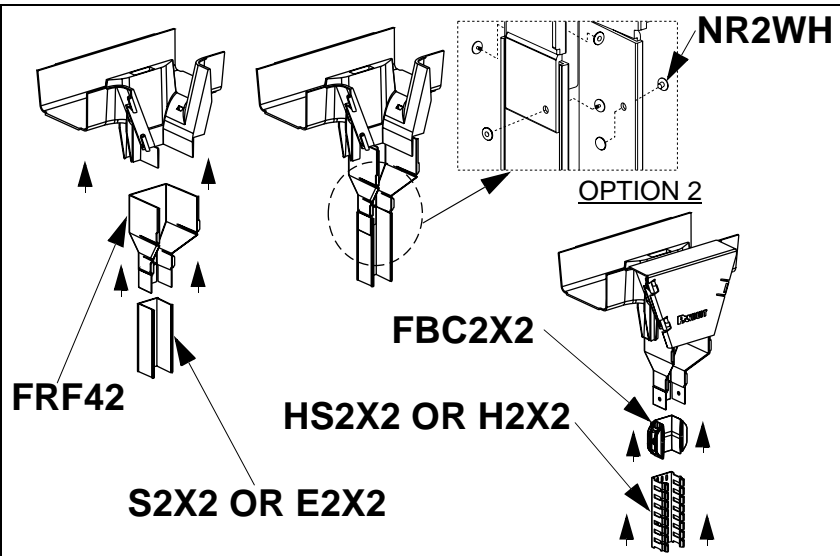

FIBERRUNNER 12X4, 6X4, & 4X4 VERTICAL TEE FITTINGS

Panduit Part Numbers: FRVT4X4, FRVT6X4, FRVT12X4

INSTALLATION INSTRUCTIONS

Panduit Corp. 2001

Printed in U.S.A.

FIBERRUNNER 12X4 Vertical Tee Fitting

INSTALLATION INSTRUCTIONS