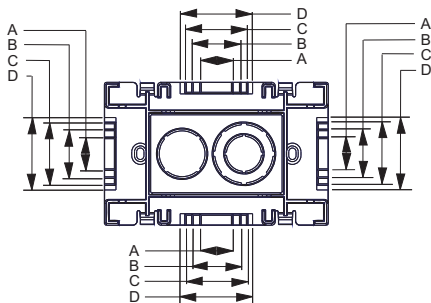

### IN-WALL BOX DATA APPLICATION

BASE BREAKOUTS	RACEWAY
A	LDPH3, LDS3, LD3, PD3
B	LDPH5, LDS5, LD5, PD6
C	LDPH10, LD10
D	T45

COVER BREAKOUTS	RACEWAY	ADAPTER
W	T45	-
X	LDPH10, LD10	-
X	PD3	BA3
X	PD6	BA6
Y	LDPH5, LDS5, LD5	-
Z	LDPH3, LDS3, LD3	-