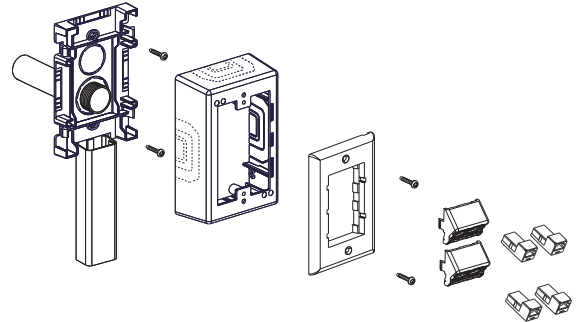

### CONDUIT APPLICATION

### IN-WALL BOX DATA APPLICATION

BASE BREAKOUTS	RACEWAY
A	LDPH3, LDS3, LD3, PD3
B	LDPH5, LDS5, LD5, PD6
C	LDPH10, LD10
D	T45

COVER BREAKOUTS	RACEWAY	ADAPTER
W	T45	-
X	LDPH10, LD10	-
X	PD3	BA3
X	PD6	BA6
Y	LDPH5, LDS5, LD5	-
Z	LDPH3, LDS3, LD3	-