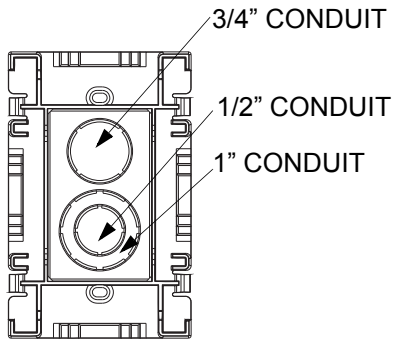

### IN-WALL BOX DATA APPLICATION

BASE BREAKOUTS	RACEWAY
A	LDPH3, LDS3, LD3, PD3
B	LDPH5, LDS5, LD5, PD6
C	LDPH10, LD10
D	T45

COVER BREAKOUTS	RACEWAY	ADAPTER
W	T45	-
X	LDPH10, LD10	-
X	PD3	BA3
X	PD6	BA6
Y	LDPH5, LDS5, LD5	-
Z	LDPH3, LDS3, LD3	-