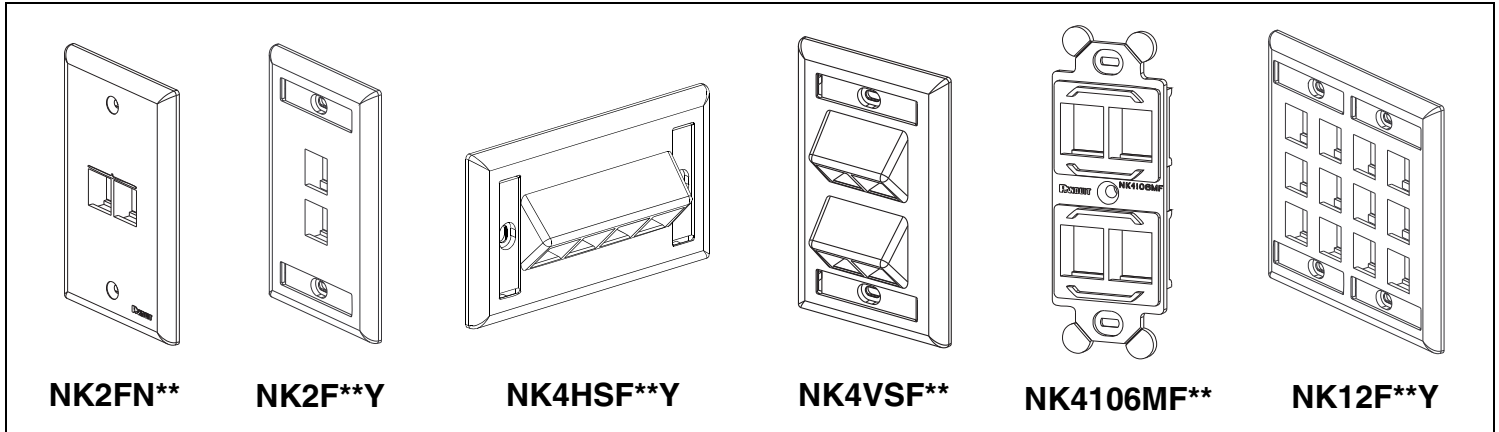

NetKey

Network Components
Keystone Cabling System

NetKey Screw-on Faceplates & Module Frames

Part Numbers: NK1F**Y, NK2F**Y, NK4F**Y, NK6F**Y, NK8F**, NK12F**Y, NK1FN**, NK2FN**, NK3FN**, NK4FN**, NK2RMF**, NK4RMF**, NK2HSF**Y, NK4HSF**Y, NK2106MF**, NK4106MF**, NK4VSF**

© Panduit Corp. 2017

INSTALLATION INSTRUCTIONS

NK309F