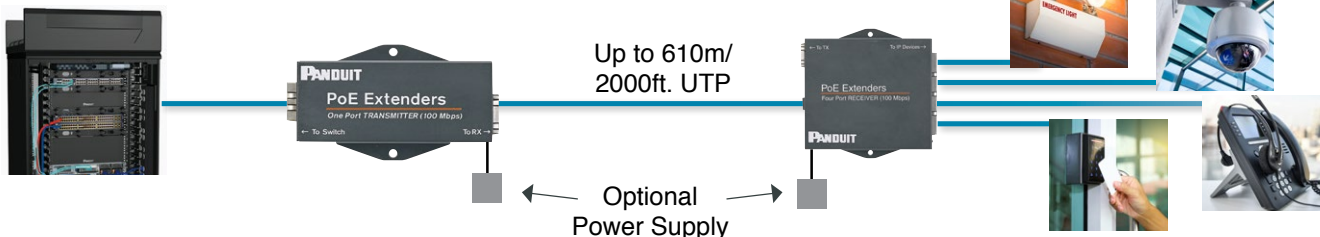

4-Port Option

Get access to full information on the PoE Extenders series

Pricing statistics based off calculations of current competitive market price.