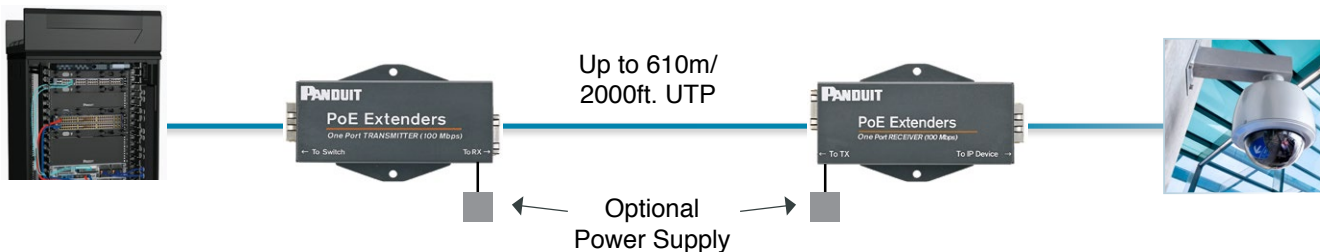

1-Port Option