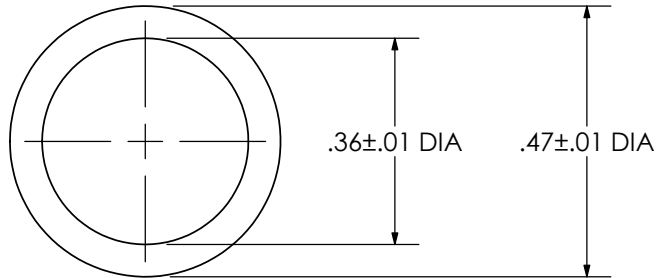

01	4/07	JHNU	TLCO	REVISED BARREL MARKING	PC00728
REV	DATE	BY	CHK	DESCRIPTION	ECN

PANDUIT CORP. TINLEY PARK, ILLINOIS

PSCBRN-L
Parallel Splice

SCALE N/A

DRAWING NO / CAD FILE PSCBRN-CUST