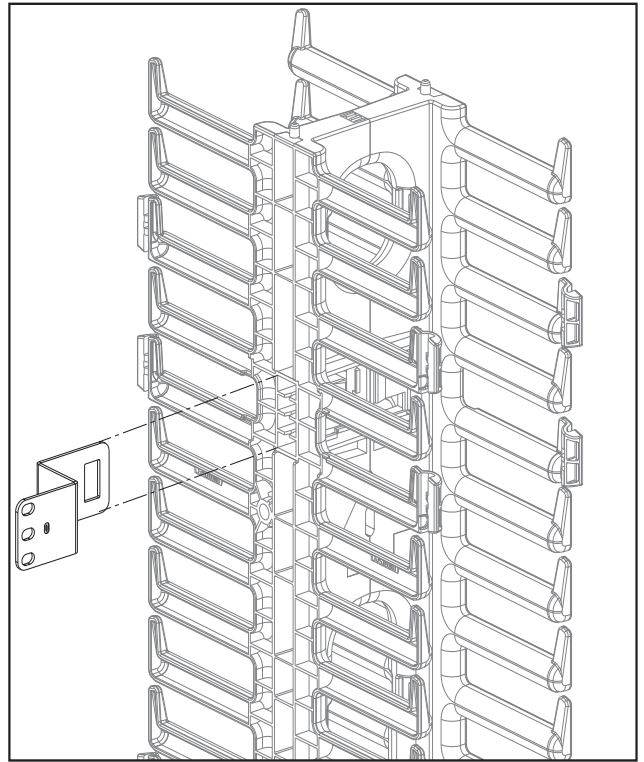

INSTRUCTIONS CM335B

© Panduit Corp. 2009

Installation Instructions

Bracket may be installed for front or rear mounting of the manager.
The orientation indicator should always face the installer

Mounting Footprint