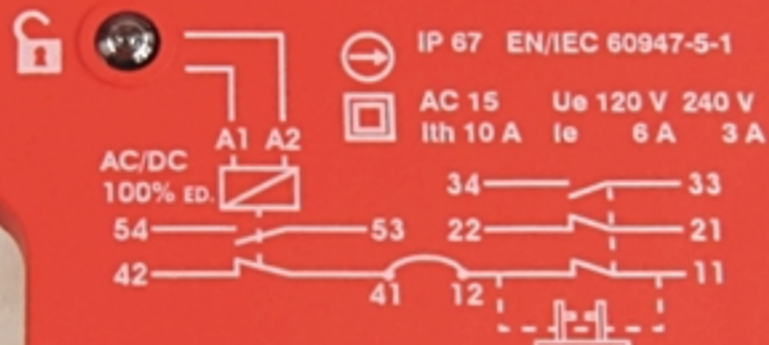


 **Allen-Bradley**

Guardmaster[®]

TLS1-GD2

SAFETY INTERLOCK SWITCH WITH GUARD LOCKING

LISTED
4M20 TYPE 1
IND. CONT. EQ. A300

F max = 2000N

DANGER

Do not defeat, tamper, remove
or bypass this safety interlock.
Severe injury to personnel could result.