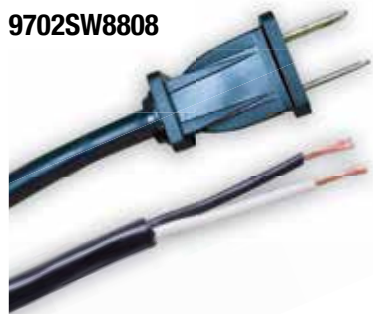

INDOOR ROUND REPLACEMENT POWER SUPPLY CORDS

9702SW8808

- Temperature Rating of -40°F to 140°F (-40°C to 60°C)
- 125 Voltage Rating
- Common Applications: Vacuum, Electric Drill, Work Light

SPECIFICATIONS

STOCK #	GAUGE CONDUCTOR	WIRE TYPE	LENGTH (FT)	LENGTH (M)	CORD COLOR	AMPS	CASE PACK QUANTITY
9702SW8808	16/2	SJTW	6'	1.8 m	Black	13	25
9703SW8808	16/3		3'	0.9 m			
9706SW8808			6'	1.8 m			
9709SW8808	9'		2.7 m				
9716SW8808	14/3		6'	1.8 m		15	
9719SW8808			9'	2.7 m