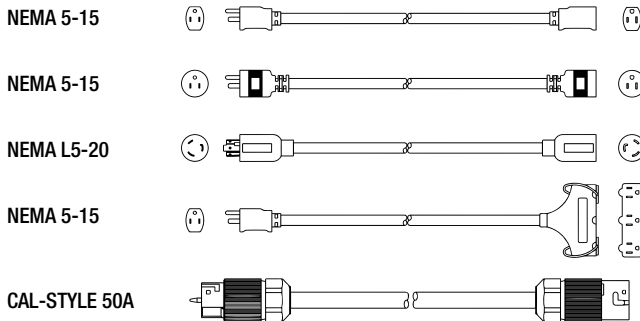

CUSTOM CORDS

Southwire custom cords allow you to create the perfect cord for your needs. These cords are all UL listed with molded connectors and are fully customizable.

OPTIONS:

- 14-10 gauge as well as 6/3 and 8/1 temp power cords
- Outlet options: 5-15, L5-20, Tritap and 50A California Style
- Jacket Selection: SJTW, SJEOW, and Low Temp SJTW
- 30 color options for the cable and stripe
- Printed custom text options
- Any length available

CORD SET TYPE:

TURN AROUND:

6-8 Weeks

MINIMUM RUN:

10,000' & 5,000' runs for 20% surcharge