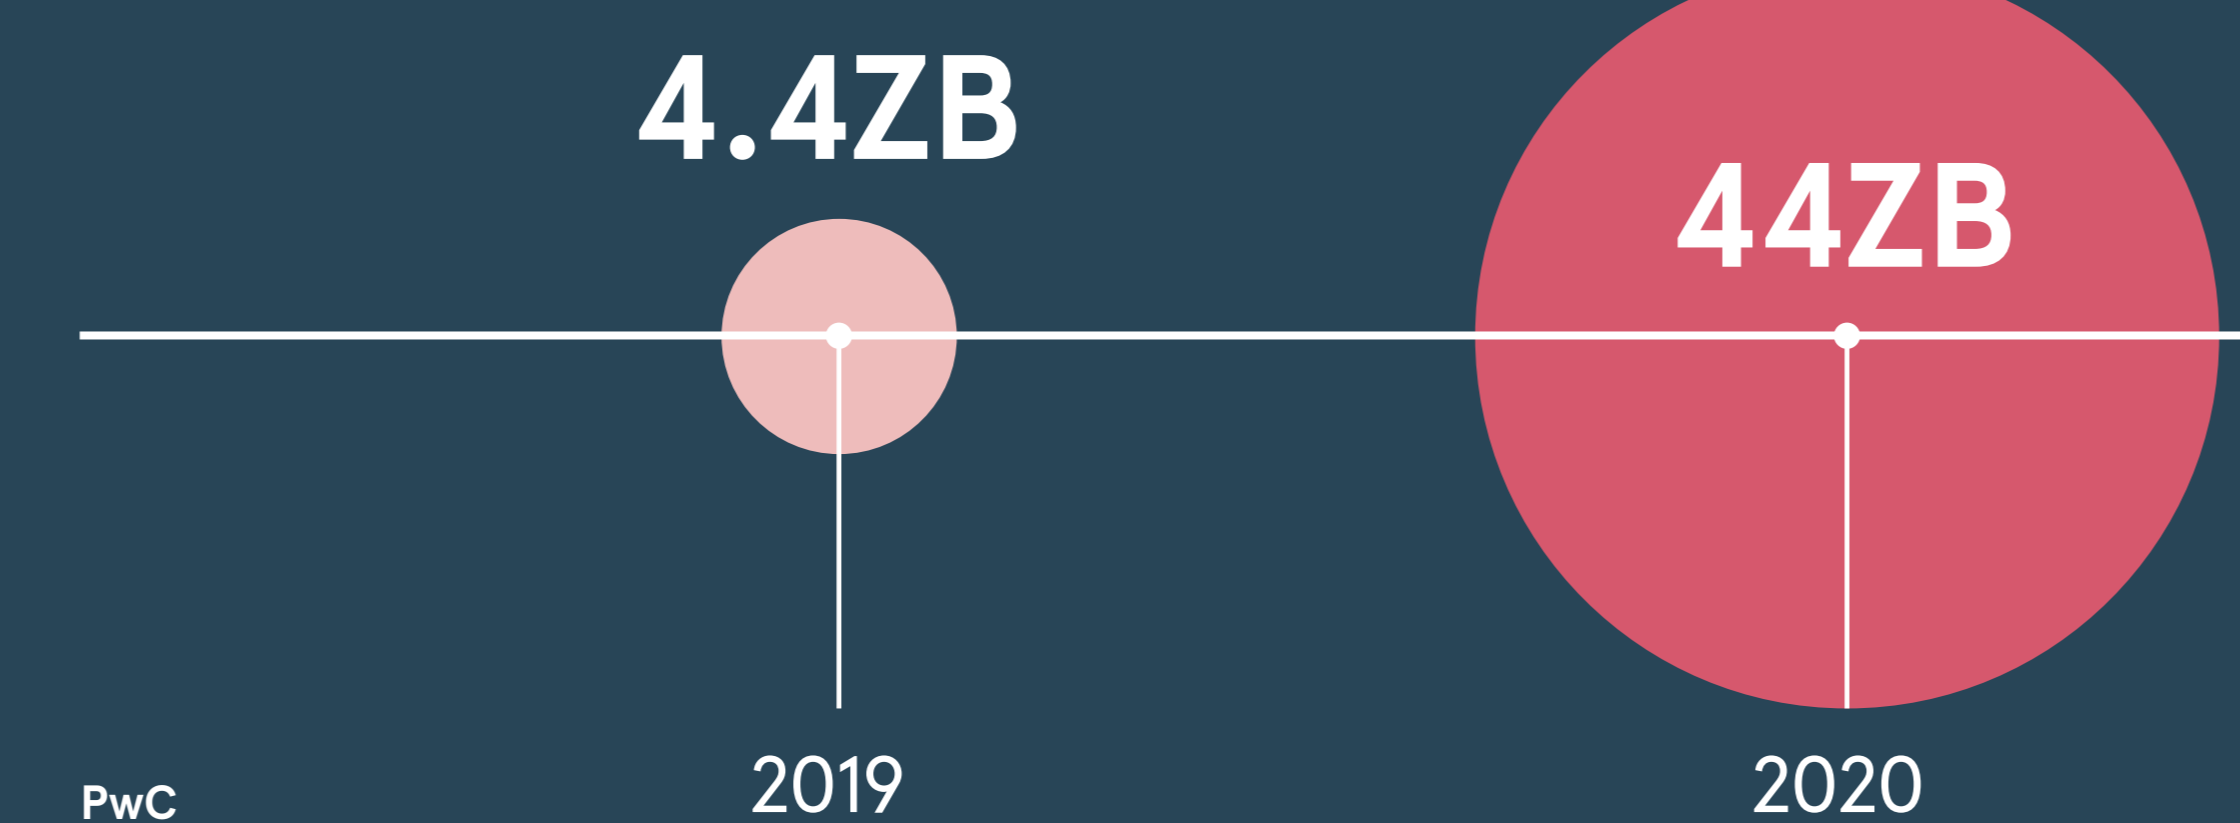

ACCUMULATED DIGITAL UNIVERSE OF DATA

PwC

28PB

to be generated from wearable devices by 2020

Statista