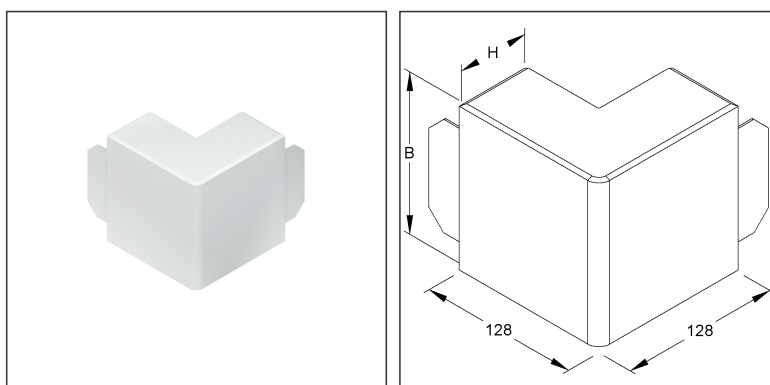

**Outside Elbow 90°**

with lugs

A60110.6

EAN Code: 4011126047608

the photorealistic images are to be considered as reference images

**Article Description**

Outside elbow 90°, with lugs, 60x107 mm, Kunststoff ASA, RAL 9001, cremeweiß

**Additional Price Information**

Article group	K641
---------------	------

**Weight**

Weight per quantity unit	126 g
Weight in kg per 100	13 kg

**Physical Article Dimensions**

Height	113.40 mm
Width	158.00 mm
Depth/length	158.00 mm

### Packing Dimension

<b>1 piece = 1 piece</b>		✓ VP1-smallest packaging unit ( PU)			
Lenght	158.00 mm	Width	158.00 mm	Height	114.00 mm
Gross weight	0,13 kg	Volume	0,003 m <sup>3</sup>		
Min. quantity	1	Max. Quantity	1		
<b>2 pieces = 1</b>		✓ VP2-preferred PU			
Lenght	300 mm	Width	400 mm	Height	100.00 mm
Gross weight	0,26 kg	Volume	0,012 m <sup>3</sup>		
Min. Quantity	2.00	Max. Quantity	2.00		
<b>10 pieces = 1 covering box</b>					
Lenght	370 mm	Width	282 mm	Height	196.00 mm
Gross weight	1,54 kg	Volume	0,020 m <sup>3</sup>		
Min. Quantity	10.00	Max. Quantity	10.00		

### Tender Text

Outside elbow 90°, with lugs, fixing is done through the adjacent cover pieces.  
for electrical installation trunking : HKL60110.6  
Dimensions (approx.) H x W : 60 x 107 mm  
Side length outside : 128 mm  
Material : ASA (acrylic acid ester styrene acrylonitrile graft copolymer)  
Colour : cream white RAL : 9001 (similar)  
Kleinhuis Model no. : A60110.6  
EP Material\_\_\_\_\_ EP Wage\_\_\_\_\_  
Unit price/piece