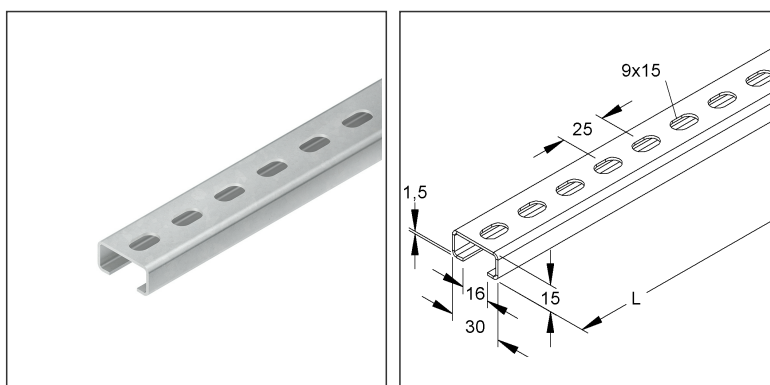

### 2970/2 SL

EAN Code: 4013339030309

Smallest packaging unit: 10 x 2 m

quantity unit: m M

the photorealistic images are to be considered as reference images

## Article Description

C-profile, C-profile, slot width 16 mm, 30x15x2000 mm, perforated, steel, pre-galvanised according to DIN EN 10346

## Physical Article Dimensions

Height	15.00 mm
Width	30.00 mm
Depth/length	2000 mm

Please observe additional regulations for use in functional maintenance!

Dimensions (approx. dimensions)  
Height H x width W x material thickness t : 15 x 30 x 1.5 mm  
Slot width : 16 mm  
Profile perforation : 9 x 15 mm  
central distance : 25 mm  
Delivery length L : 2000 mm  
Material : steel, pre-galvanised to DIN EN 10346  
NIEDAX Model No. : 2970/2 SL  
EP Material\_\_\_\_\_ EP Wage\_\_\_\_\_  
Unit price/meter