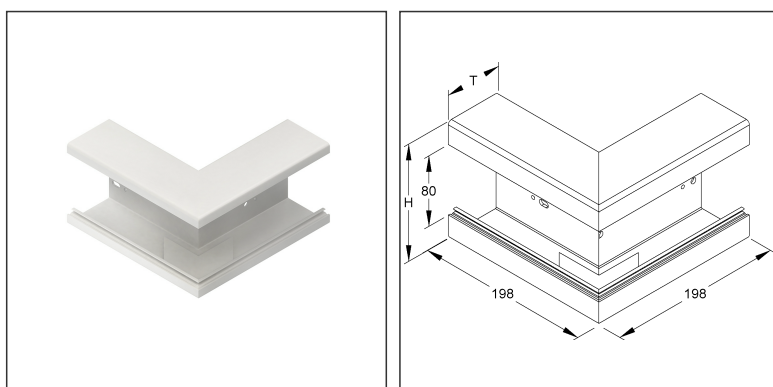

Outside Elbow 90°

single pass symmetrical, with 2 mounting profiles, with bottom perforation

BA1308.6

EAN Code: 4011126054385
 Smallest packaging unit: 2 pcs.

the photorealistic images are to be considered as reference images

Article Description

Outside elbow 90°, with bottom perforation, 133x66 mm, plastics PVC-hard, RAL 9001, cream white

Incl. accessories

2 x KUV

Additional Price Information

Article group	K634
quantity unit	pcs.

Height	133.00 mm
Width	198.00 mm
Depth/length	198.00 mm

Packing Dimension

1 piece = 1 piece		✓ VP1-smallest packaging unit (PU)			
Lenght	198.00 mm	Width	198.00 mm	Height	133.00 mm
Gross weight	0,48 kg	Volume	0,005 m ³		
Max. Quantity	1.00 pcs.	Min. quantity	1.00 pcs.		
2 pieces = 1 covering box		✓ VP2-preferred PU			
Lenght	375 mm	Width	282 mm	Height	133.00 mm
Gross weight	1,17 kg	Volume	0,014 m ³		
Min. Quantity	2.00 pcs.	Max. Quantity	2.00 pcs.		
96 pieces = 1 pallet					
Lenght	1200 mm	Width	800 mm	Height	1000 mm
Gross weight	61 kg	Volume	0,960 m ³		
Min. Quantity	96.00 pcs.	Max. Quantity	96.00 pcs.		

VDE certified!

Dimensions (approx. dimensions) H x D : 133 x 66 mm

Cover opening : 80 mm

Side length outside : 198 mm

For trunking base : BU651308...

Material : PVC-hard (polyvinyl chloride)

Colour: cream white RAL: 9001 (similar)