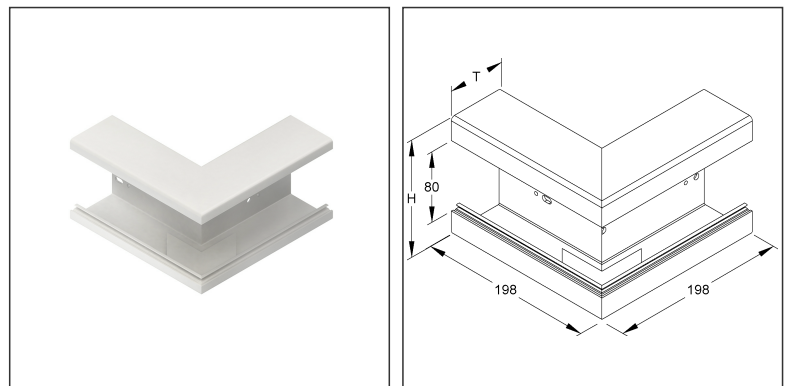

Outside Elbow 90°

single pass symmetrical, with 2 mounting profiles, with bottom perforation

BA1708.6

EAN Code: 4011126365566
 Smallest packaging unit: 2 pcs.

the photorealistic images are to be considered as reference images

Article Description

Outside elbow 90°, with bottom perforation, 173x66 mm, plastics PVC-hard, RAL 9001, cream white

Incl. accessories

2 x KUV

Additional Price Information

Article group	K634
quantity unit	pcs.

Height	173.00 mm
Width	198.00 mm
Depth/length	198.00 mm

Packing Dimension

1 piece = 1 piece		✓ VP1-smallest packaging unit (PU)			
Lenght	198.00 mm	Width	198.00 mm	Height	173.00 mm
Gross weight	0,6 kg	Volume	0,007 m ³		
Max. Quantity	1.00 pcs.	Min. quantity	1.00 pcs.		
2 pieces = 1 covering box		✓ VP2-preferred PU			
Lenght	370 mm	Width	282 mm	Height	196.00 mm
Gross weight	1,48 kg	Volume	0,020 m ³		
Min. Quantity	2.00 pcs.	Max. Quantity	2.00 pcs.		
64 pieces = 1 pallet					
Lenght	1200 mm	Width	800 mm	Height	1000 mm
Gross weight	53 kg	Volume	0,960 m ³		
Min. Quantity	64.00 pcs.	Max. Quantity	64.00 pcs.		

VDE certified!

Dimensions (approx. dimensions) H x D : 173 x 66 mm

Cover opening : 80 mm

Side length outside : 198 mm

For trunking base : BU651708...

Material : PVC-hard (polyvinyl chloride)

Colour: cream white RAL: 9001 (similar)