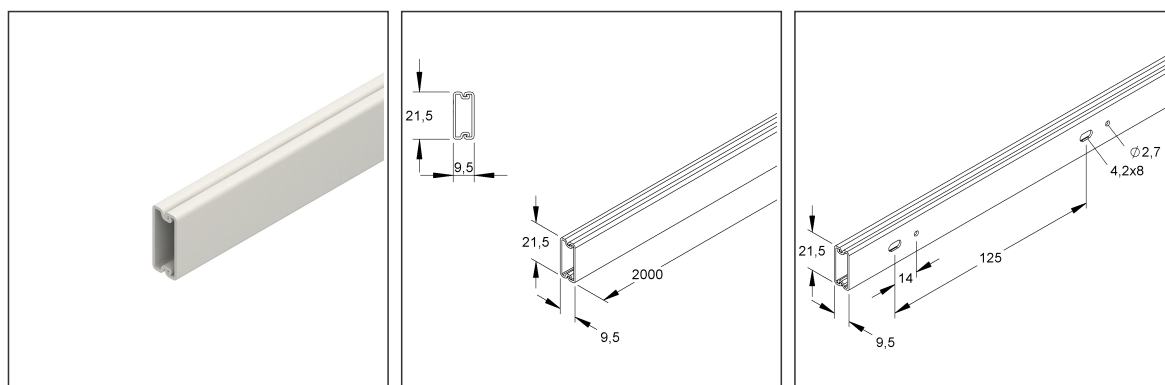

**Cable Protection Duct**

with perforated bottom, incl. cover without barrier wall

**HKL1022.6**

EAN Code: 4011126211153  
 Smallest packaging unit: 110 m  
 quantity unit: m M

the photorealistic images are to be considered as reference images

**Article Description**

HKL-cable protection duct, with bottom perforation, 9,5x21,5x2000 mm, plastics PVC-hard, RAL 9001, cream white

**Additional Price Information**

Article group	K640
quantity unit	m

**Weight**

### Physical Article Dimensions

Height	21.50 mm
Width	9.50 mm
Depth/length	2000 mm

### Tender Text

Electrical installation trunking, with cover and single-row fixing holes in the base, without barrier wall, halogen-containing.  
 VDE certified!  
 Dimensions (approx. dimensions)  
 Height H x width W : 9.5 x 21.5 mm  
 single-row fixing hole in the bottom : 4.2 x 8 mm and Ø 2.7 mm  
 Base hole spacing grid spacing : 125 mm  
 Delivery length L : 2000 mm  
 Usable cross-section : 174 mm<sup>2</sup>  
 Material : PVC-hard (polyvinyl chloride)  
 Colour : cream white  
 RAL : 9001 (similar)  
 Kleinhuis Model no. : HKL1022.6  
 EP Material \_\_\_\_\_ EP Wage \_\_\_\_\_  
 Unit price/metre