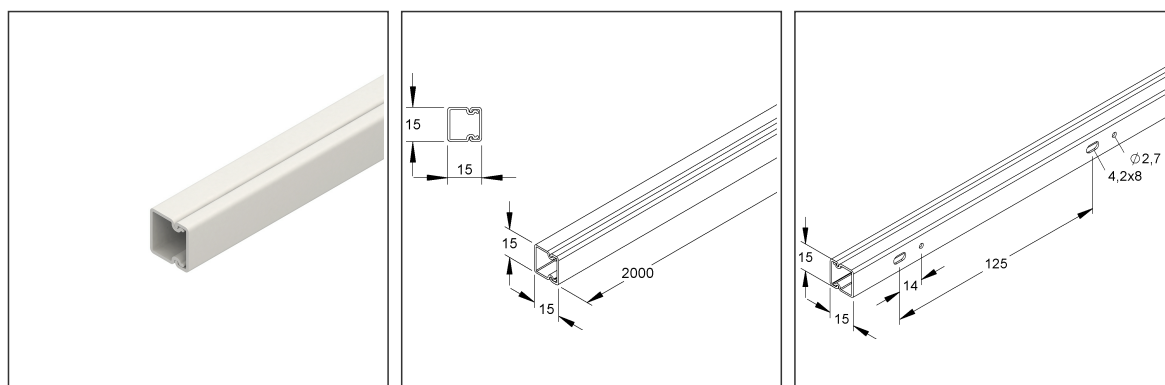

Cable Protection Duct

with perforated bottom, incl. cover without barrier wall

HKL1515.6

EAN Code: 4011126211825
Smallest packaging unit: 98 m
quantity unit: m M

the photorealistic images are to be considered as reference images

Article Description

HKL-cable protection duct, with bottom perforation, 15x15x2000 mm, plastics PVC-hard, RAL 9001, cream white

Additional Price Information

Article group	K640
quantity unit	m

Weight

Weight per quantity unit	99 g / m
Weight in kg per 100	9,89 kg / 100m