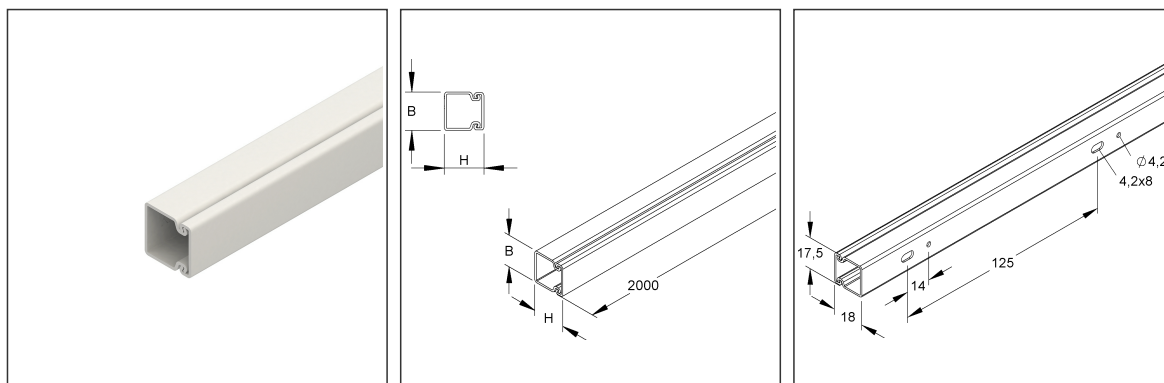

Cable Protection Duct

with perforated bottom, incl. cover without barrier wall

HKL2020.6

EAN Code: 4011126211139
 Smallest packaging unit: 72 m
 quantity unit: m M

the photorealistic images are to be considered as reference images

Article Description

HKL-cable protection duct, with bottom perforation, 18x17,5x2000 mm, plastics PVC-hard, RAL 9001, cream white

Additional Price Information

Article group	K640
quantity unit	m

Weight

Weight per quantity unit	117 g / m
Weight in kg per 100	12 kg / 100m

Technical Datasheet

Cable routing duct

HKL2020.6

the photorealistic images are to be considered as reference images

Physical Article Dimensions

Height	18.00 mm
Width	17.50 mm
Depth/length	2000 mm

Packing Dimension

Tender Text

Electrical installation trunking, with cover and single-row fixing holes in the base, without barrier wall, halogen-containing.
VDE certified!
Dimensions (approx. dimensions)
Height H x width W : 18 x 17.5 mm
single-row fixing hole in the bottom : 4.2 x 8 mm and Ø 4.2 mm
Base hole spacing grid dimension : 125 mm
Delivery length L : 2000 mm
Usable cross-section : 282 mm²
Material : PVC-hard (polyvinyl chloride)
Colour : cream white
RAL : 9001 (similar)
Kleinhuis Model no. : HKL2020.6
EP Material_____ EP Wage_____
Unit price/metre