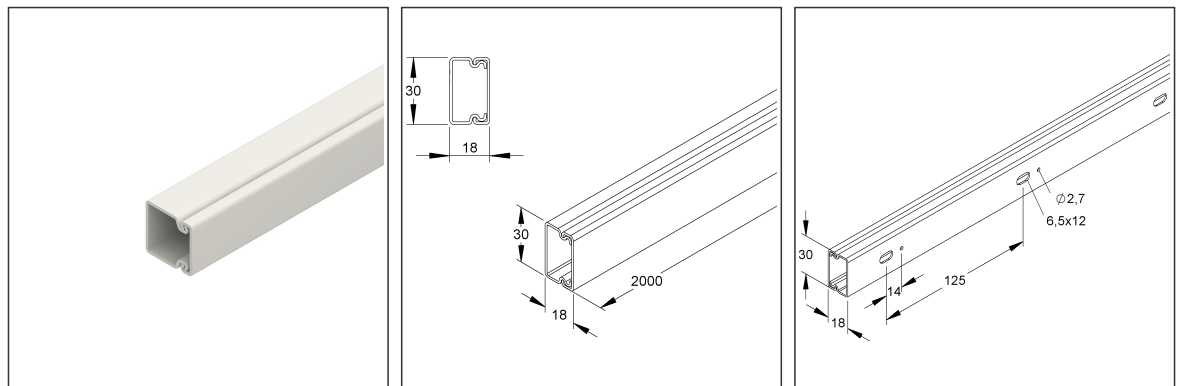

Cable Protection Duct

with perforated bottom, incl. cover without barrier wall

HKL2030.6

EAN Code: 4011126211115
 Smallest packaging unit: 48 m
 quantity unit: m M

the photorealistic images are to be considered as reference images

Article Description

HKL-cable protection duct, with bottom perforation, 18x30x2000 mm, plastics PVC-hard, RAL 9001, cream white

Additional Price Information

Article group	K640
quantity unit	m

Weight

Weight per quantity unit	198 g / m
Weight in kg per 100	20 kg / 100m

2 meters = 1 piece		✓ VP1-smallest packaging unit (PU)			
Lenght	2000 mm	Width	18.00 mm	Height	30.00 mm
Gross weight	0,4 kg	Volume	0,001 m ³		
Min. quantity	2.00 m	Max. Quantity	2.00 m		
48 meters = 1		✓ VP2-preferred PU			
Lenght	2010 mm	Width	130.00 mm	Height	112.00 mm
Gross weight	10 kg	Volume	0,029 m ³		
Min. Quantity	48.00 m	Max. Quantity	48.00 m		
2016 meters = 1 rack					
Lenght	2090 mm	Width	1055 mm	Height	1090 mm
Gross weight	511 kg	Volume	2,403 m ³		
Min. Quantity	2.016.00 m	Max. Quantity	2.016.00 m		

Tender Text

Electrical installation trunking, with cover and single-row fixing holes in the base, without barrier wall, halogen-containing. Please order retaining clips 638/3040 separately.
VDE certified!
Dimensions (approx. dimensions)
Height H x width W : 18 x 30 mm
single row bottom hole : 6.5 x 12 mm and Ø 2.7 mm
Base hole spacing grid spacing : 125 mm
Delivery length L : 2000 mm
Usable cross-section : 476 mm²
Material : PVC-hard (polyvinyl chloride)
Colour : cream white
RAL : 9001 (similar)
Kleinhuis Model No. : HKL2030.6
EP Material _____ EP Wage _____
Unit price/metre