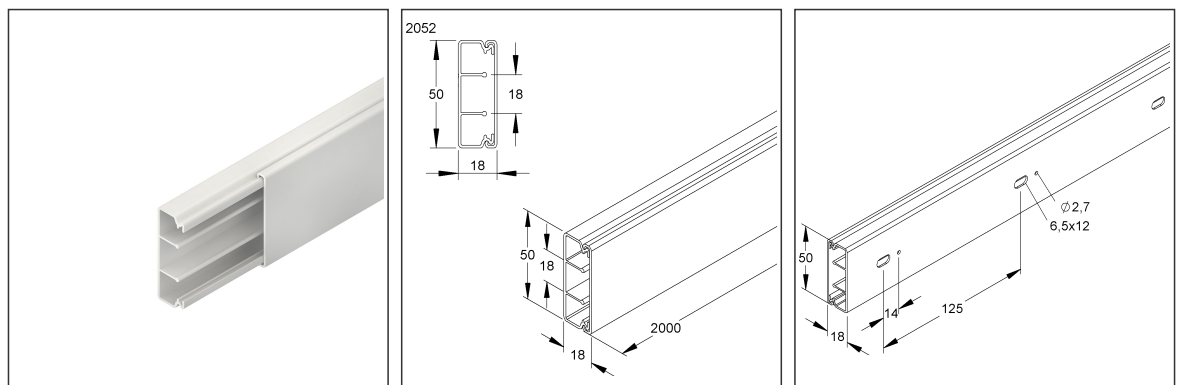

**Cable Protection Duct**

with bottom perforation, with cover, with fixed barrier wall

**HKL2052.6**

EAN Code: 4011126361612  
 Smallest packaging unit: 48 m  
 quantity unit: m M

the photorealistic images are to be considered as reference images

**Article Description**

HKL-cable protection duct, with bottom perforation, 18x50x2000 mm, plastics PVC-hard, RAL 9001, cream white

**Additional Price Information**

Article group	K640
quantity unit	m

**Weight**

### Physical Article Dimensions

Height	50.00 mm
Width	18.00 mm
Depth/length	2000 mm

### Tender Text

Electrical installation trunking, with cover and single-row fixing holes in the base, with 2 fixed barrier walls, halogen-containing.  
 VDE certified!  
 Dimensions (approx. dimensions)  
 Height H x width W : 18 x 50 mm  
 single row bottom hole : 6.5 x 12 mm and Ø 2.7 mm  
 Bottom hole spacing grid dimension : 125 mm  
 Delivery length L : 2000 mm  
 Usable cross-section : 450 mm<sup>2</sup>  
 Material : PVC-hard (polyvinyl chloride)  
 Colour : cream white  
 RAL : 9001 (similar)  
 Kleinhuis Model No. : HKL2052.6  
 EP Material \_\_\_\_\_ EP Wage \_\_\_\_\_  
 Unit price/metre