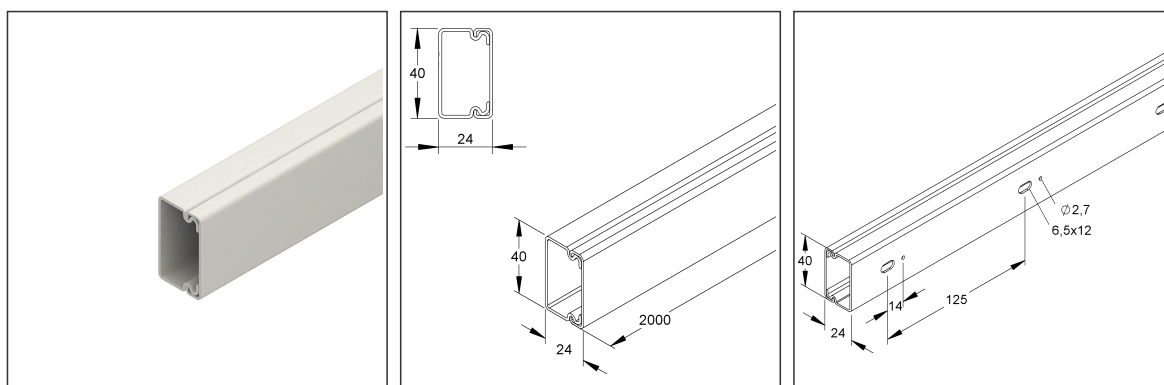

Cable Protection Duct

with perforated bottom, incl. cover without barrier wall

HKL2540.6

EAN Code: 4011126351422
 Smallest packaging unit: 30 m
 quantity unit: m M

the photorealistic images are to be considered as reference images

Article Description

HKL-cable protection duct, with bottom perforation, 24x40x2000 mm, plastics PVC-hard, RAL 9001, cream white

Additional Price Information

Article group	K640
quantity unit	m

Weight

Weight per quantity unit	296 g / m
Weight in kg per 100	30 kg / 100m

2 meters = 1 piece		✓ VP1-smallest packaging unit (PU)			
Lenght	2000 mm	Width	24.00 mm	Height	40.00 mm
Gross weight	0,59 kg	Volume	0,002 m ³		
Min. quantity	2.00 m	Max. Quantity	2.00 m		
30 meters = 1		✓ VP2-preferred PU			
Lenght	2010 mm	Width	130.00 mm	Height	125.00 mm
Gross weight	9,71 kg	Volume	0,033 m ³		
Min. Quantity	30.00 m	Max. Quantity	30.00 m		
1080 meters = 1 rack					
Lenght	2090 mm	Width	1055 mm	Height	1090 mm
Gross weight	430 kg	Volume	2,403 m ³		
Min. Quantity	1.080.00 m	Max. Quantity	1.080.00 m		

Tender Text

Electrical installation trunking, with cover and single-row fixing holes in the base, without barrier wall, halogen-containing. Please order retaining clips 638/3040 separately.
 VDE certified!
 Dimensions (approx. dimensions)
 Height H x width W : 24 x 40 mm
 single row bottom perforation : 6.5 x 12 mm and Ø 2.7 mm
 Bottom hole spacing grid spacing : 125 mm
 Delivery length L : 2000 mm
 Usable cross-section : 463 mm²
 Material : PVC-hard (polyvinyl chloride)
 Colour : cream white
 RAL : 9001 (similar)
 Kleinhuis Model No. : HKL2540.6
 EP Material _____ EP Wage _____
 Unit price/metre