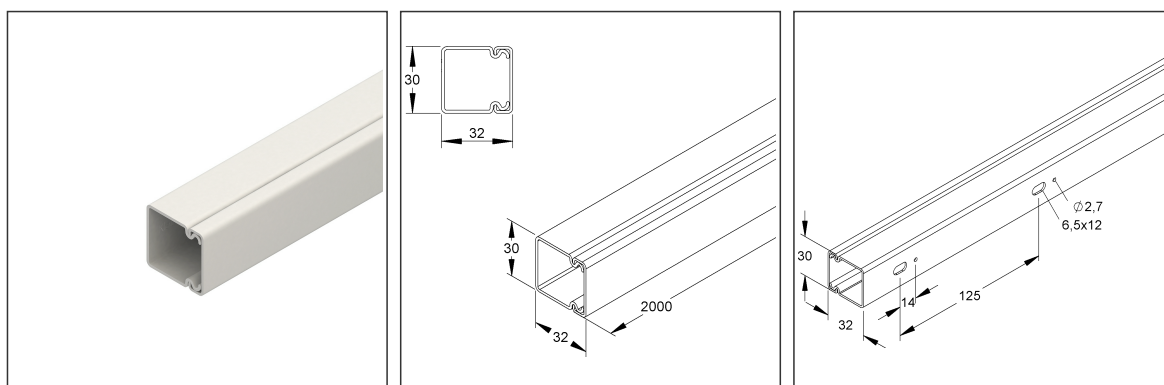

Cable Protection Duct

with perforated bottom, incl. cover without barrier wall

HKL3030.6

EAN Code: 4011126211801
 Smallest packaging unit: 50 m
 quantity unit: m M

the photorealistic images are to be considered as reference images

Article Description

HKL-cable protection duct, with bottom perforation, 32x30x2000 mm, plastics PVC-hard, RAL 9001, cream white

Additional Price Information

| | |
|---------------|------|
| Article group | K640 |
| quantity unit | m |

Tender Text

Electrical installation trunking, with cover and single-row fixing holes in the base, without barrier wall, halogen-containing. Please order retaining clips 638/3040 separately.
VDE certified!
Dimensions (approx. dimensions)
Height H x width W : 32 x 30 mm
single row bottom hole : 6.5 x 12 mm and Ø 2.7 mm
Bottom hole spacing grid spacing : 125 mm
Delivery length L : 2000 mm
Usable cross-section : 540 mm²
Material : PVC-hard (polyvinyl chloride)
Colour : cream white
RAL : 9001 (similar)
Kleinhuis Model-No. : HKL3030.6
EP Material_____ EP Wage_____
Unit price/metre