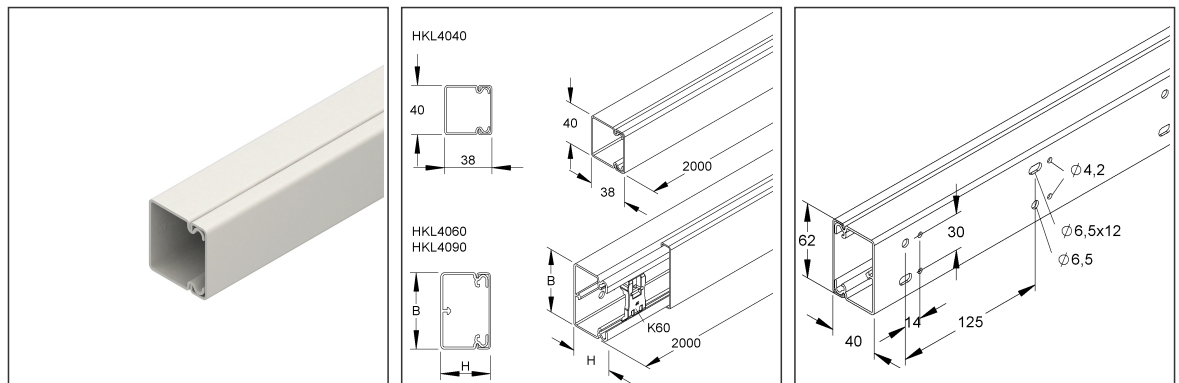

Cable Protection Duct

with perforated bottom, incl. cover without barrier wall

HKL4060.6

EAN Code: 4011126211337
Smallest packaging unit: 24 m
quantity unit: m M

the photorealistic images are to be considered as reference images

Article Description

HKL-cable protection duct, with bottom perforation, 40x62x2000 mm, plastics PVC-hard, RAL 9001, cream white, incl. accessories

Incl. accessories

4 x K60

Additional Price Information

Article group	K640
quantity unit	m

Weight

Weight per quantity unit	617 g / m
Weight in kg per 100	62 kg / 100m